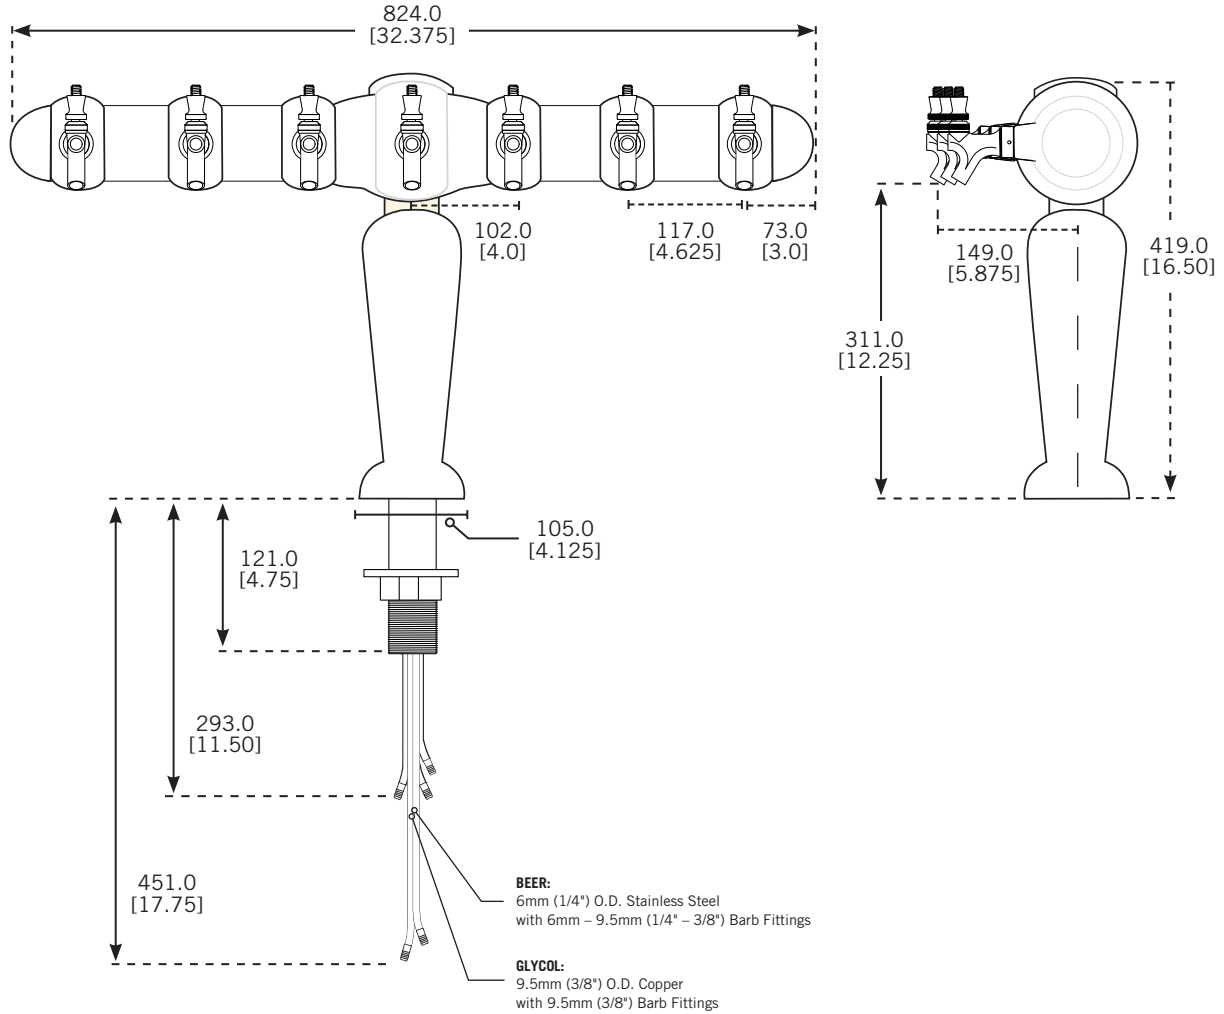

- Sensual shapes for the bar top
- Elegant European design
- High polished exterior chrome finish will provide years of durable service
- All stainless steel contact with the beer for the ultimate in draft purity

BRIG-C-7
Chrome

BRIG-CJ-C
Join two towers to make a
14 faucet double pedestal tower

BRIG-C-7-M
Chrome

Faucet knobs not included.

Part No.	Faucets	Finish	Dispense System	Shipping Weight
<input type="checkbox"/> BRIG-C-7	7	Chrome	Kool-Rite (Glycol)	TBD
<input type="checkbox"/> BRIG-C-7-M	7	Chrome w/ medallions	Kool-Rite (Glycol)	TBD

Dimensions

 **MICRO MATIC**
Toll-Free: 1-866-327-4159
www.micromatic.com

West
19791 Bahama St.
Northridge, CA 91324
Tel. (818) 701-9765
Fax. (818) 701-9844

Central
10726 North Second St.
Machesney Park, IL 61115
Tel. (815) 968-7557
Fax. (815) 968-0363