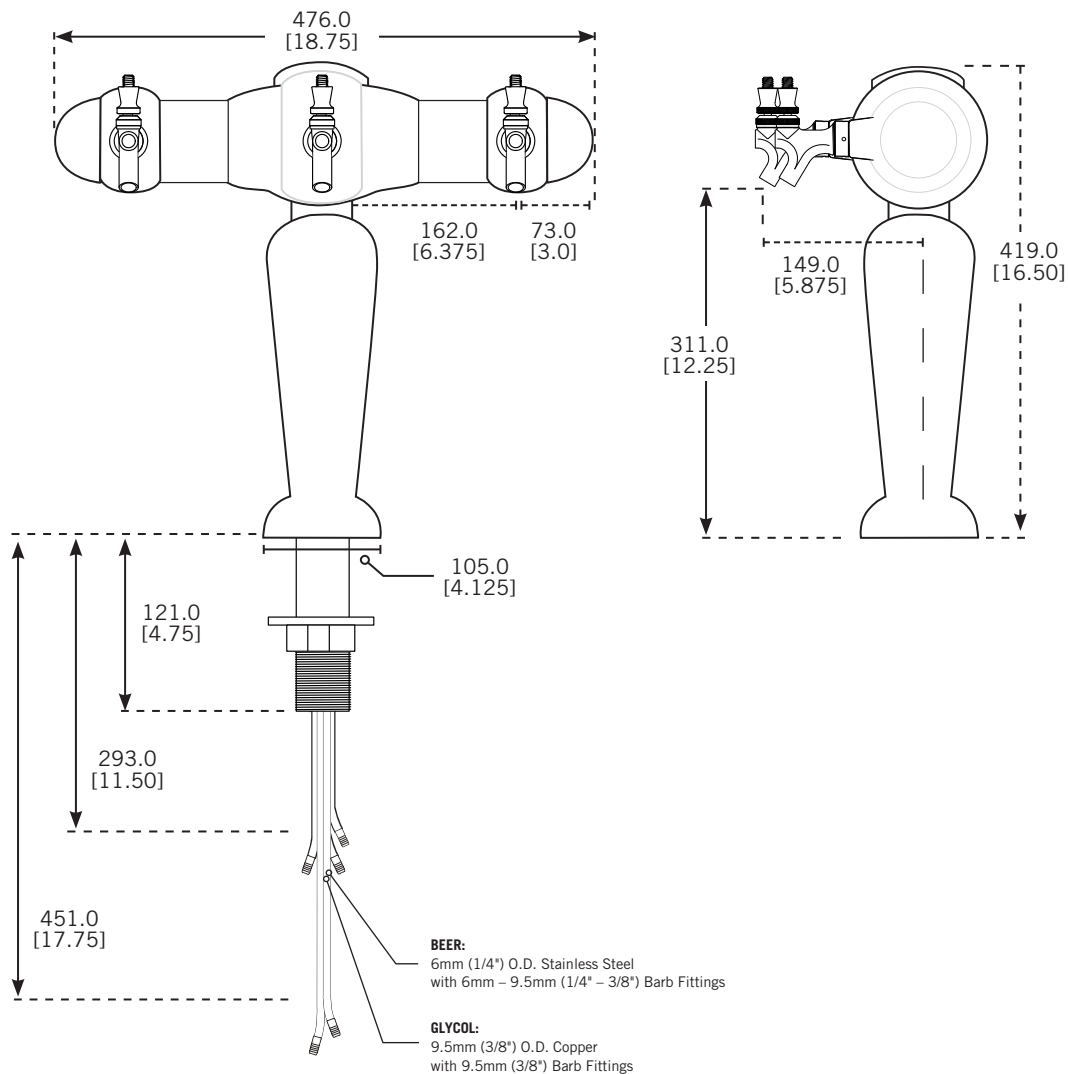

BRIG-C-3
Chrome

BRIG-C-3-M
Chrome

BRIG-CJ-C
Join two towers to make a
6 faucet double pedestal tower

Faucet knobs not included.

Part No.	Faucets	Finish	Dispense System	Shipping Weight
BRIG-C-3	3	Chrome	Kool-Rite (Glycol)	TBD
BRIG-C-3-M	3	Chrome w/ medallions	Kool-Rite (Glycol)	TBD

Dimensions

Toll-Free: 1-866-327-4159
www.micromatic.com

West

19791 Bahama St.
 Northridge, CA 91324
 Tel. (818) 701-9765
 Fax. (818) 701-9844

Central

10726 North Second St.
 Machesney Park, IL 61115
 Tel. (815) 968-7557
 Fax. (815) 968-0363