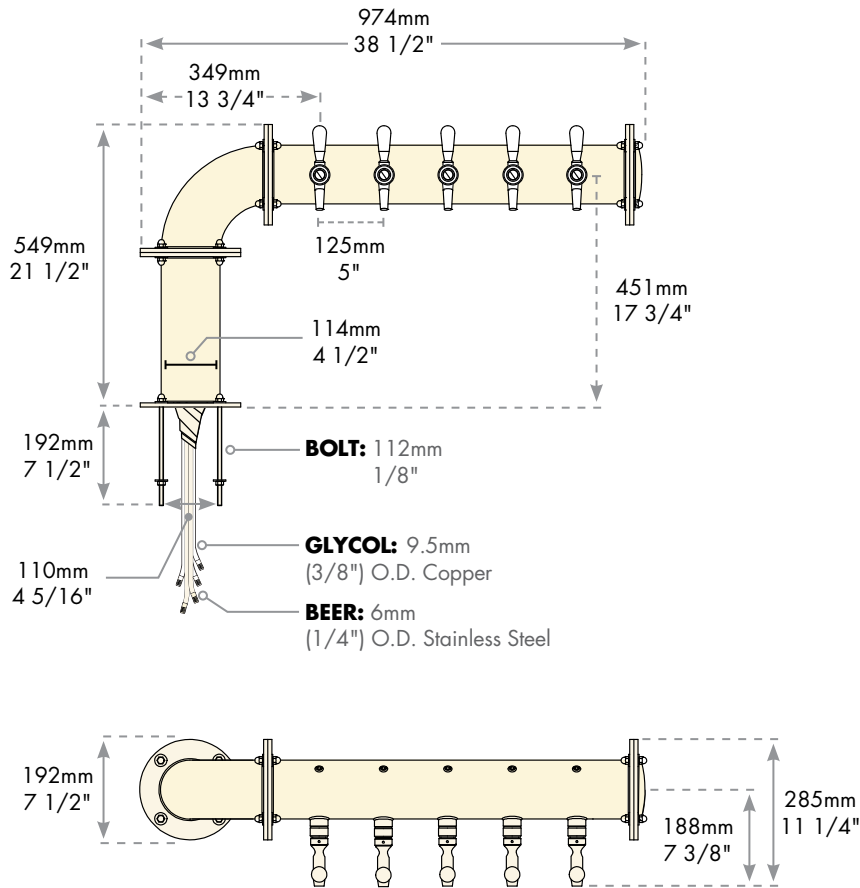

Chrome
BH-L-5

Faucet knobs not included.

Specifications

Micro Matic reserves the right to change specifications without notice.

AUTOQUOTES

Part No.	Faucets	Finish	Dispense System	Shipping Weight	Box Dimensions
<input type="checkbox"/> BH-L-5	5	Chrome	Glycol	TBD	TBD
				TBD	TBD

Dimensions

Copyright ©2010 Micro Matic USA, Inc. All Rights Reserved. 00895D0910

www.micromatic.com

Toll Free: 1-(866) 327-4159

West	Central	Southeast	Northeast
19791 Bahama Street Northridge, CA 91324 Tel. (818) 701-9765 Fax. (818) 701-9844	10726 North Second Street Machesney Park, IL 61115 Tel. (815) 968-7557 Fax. (815) 968-0363	2364 Turbine Court Brooksville, FL 34604 Tel. (352) 799-6331 Fax. (352) 796-2429	4601 Saucon Creek Road Center Valley, PA 18034 Tel. (610) 625-4464 Fax. (610) 625-4466