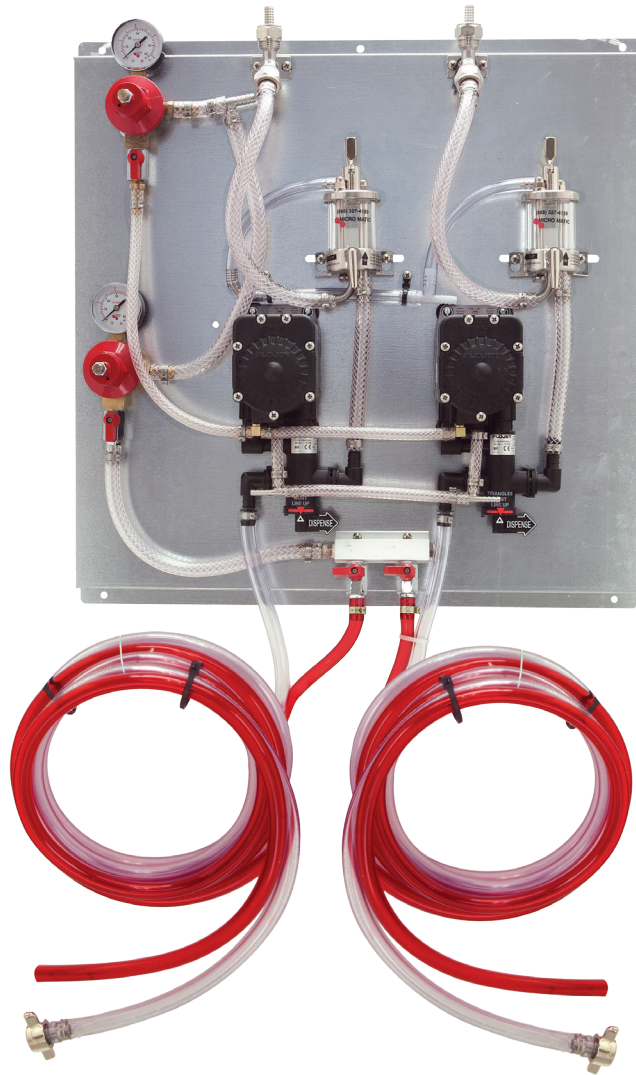

# PRO-MAX REGULATOR PANEL KIT

2 KEG

- Beer Pumps mounted including all hose connections.
- PRO-MAX in-line profit maximizer is essential for all long draw beer lines.
- Shared CO2 gas pressure for two kegs.
- The purity of stainless steel fittings at all beer contact points.

**83215-PM1-BP**

Listed by  
Underwriters  
Laboratories

Stainless Steel beer  
contact for the pure taste  
of fresh draft beer.

[www.micromatic.com](http://www.micromatic.com) • 1 (866) 327-4159

PRO-MAX REGULATOR PANEL KIT

Job Number: \_\_\_\_\_ Location: \_\_\_\_\_

Part No.	Description	Shipping Weight	Box Dimensions
83215-PM1-BP	2 Beer Pump / 2 Secondary Regulator	15 kg	737mm L x 330mm H x 762mm H
	2 PRO-MAX / 2 keg	31 lbs	29" L x 13" W x 30" H

Dimensions