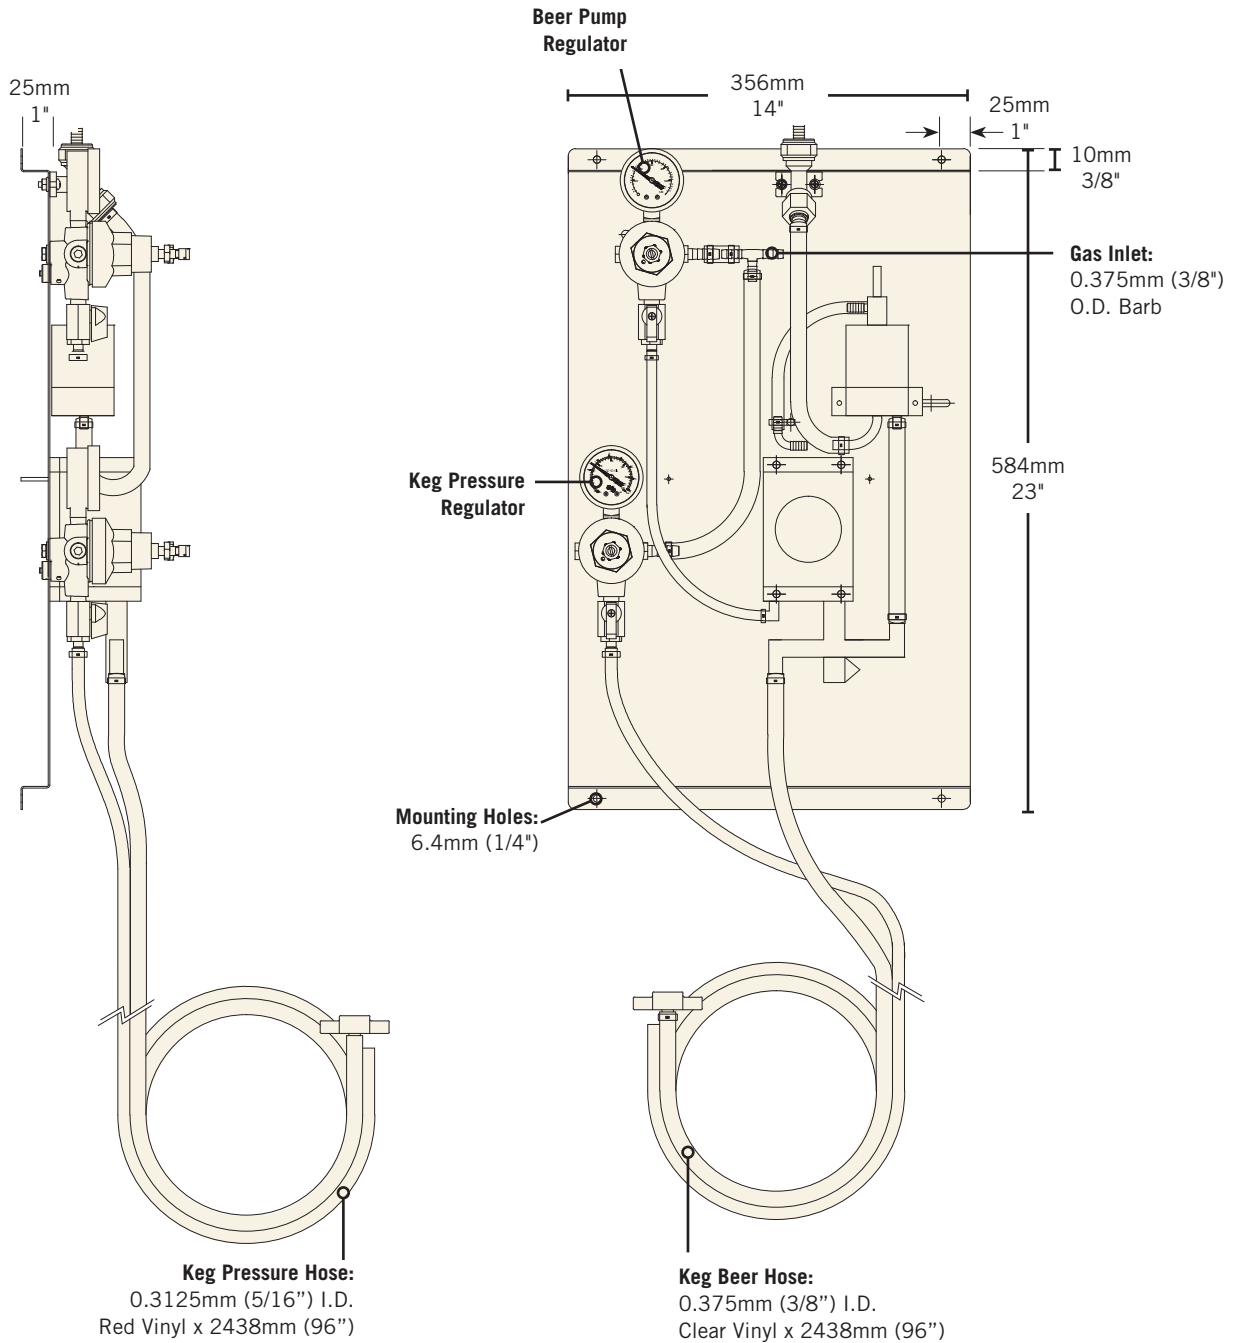

Part No.	Description	Shipping Weight	Box Dimensions
83115-PM1-BP	1 Beer Pump / 1 Secondary Regulator	5 kg	711mm L x 305mm H x 584mm H
	1 PRO-MAX / 1 keg	11 lbs	28"L x 12"W x 23"H

Dimensions

Toll-Free: 1-866-327-4159
www.micromatic.com

West

19791 Bahama St.
Northridge, CA 91324
Tel. (818) 701-9765
Fax. (818) 701-9844

Central

10726 North Second St.
Machesney Park, IL 61115
Tel. (815) 968-7557
Fax. (815) 968-0363

Southeast

2364 Simon Ct.
Brooksville, FL 34604
Tel. (352) 799-6331
Fax. (352) 796-2429

Northeast

4601 Saucon Creek Rd.
Center Valley, PA 18034
Tel. (610) 625-4464
Fax. (610) 625-4466