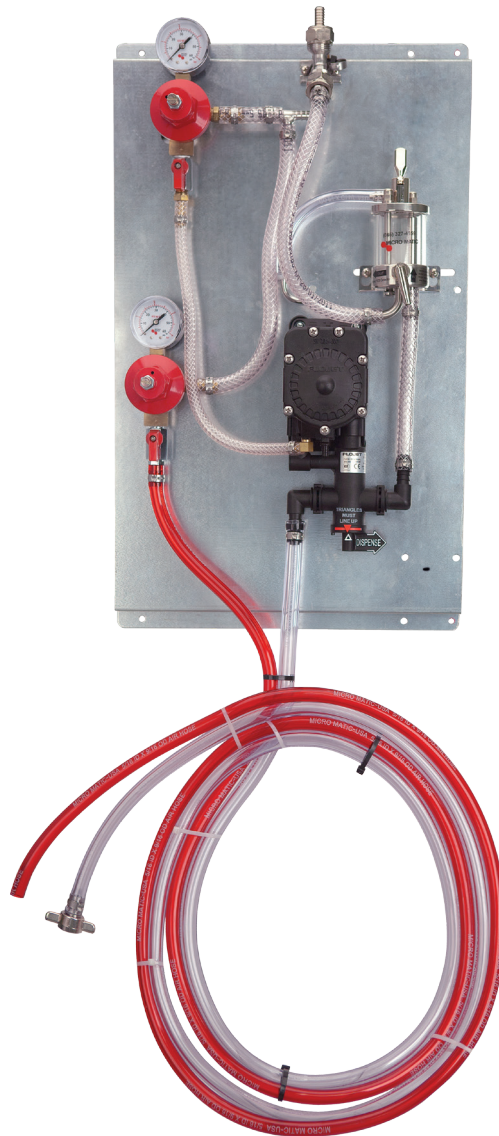

PRO-MAX REGULATOR PANEL KIT

1 KEG

- Beer Pump mounted including all hose connections.
- PRO-MAX in-line profit maximizer is essential for all long draw beer lines.
- CO2 gas pressure for one keg.
- The purity of stainless steel fittings at all beer contact points.

83115-PM1-BP

Stainless Steel beer contact for the pure taste of fresh draft beer.

www.micromatic.com • 1 (866) 327-4159

PRO-MAX REGULATOR PANEL KIT

Job Number: _____ Location: _____

Part No.	Description	Shipping Weight	Box Dimensions
83115-PM1-BP	1 Beer Pump / 1 Secondary Regulator	5 kg	711mm L x 305mm H x 584mm H
	1 PRO-MAX / 1 keg	11 lbs	28"L x 12"W x 23"H