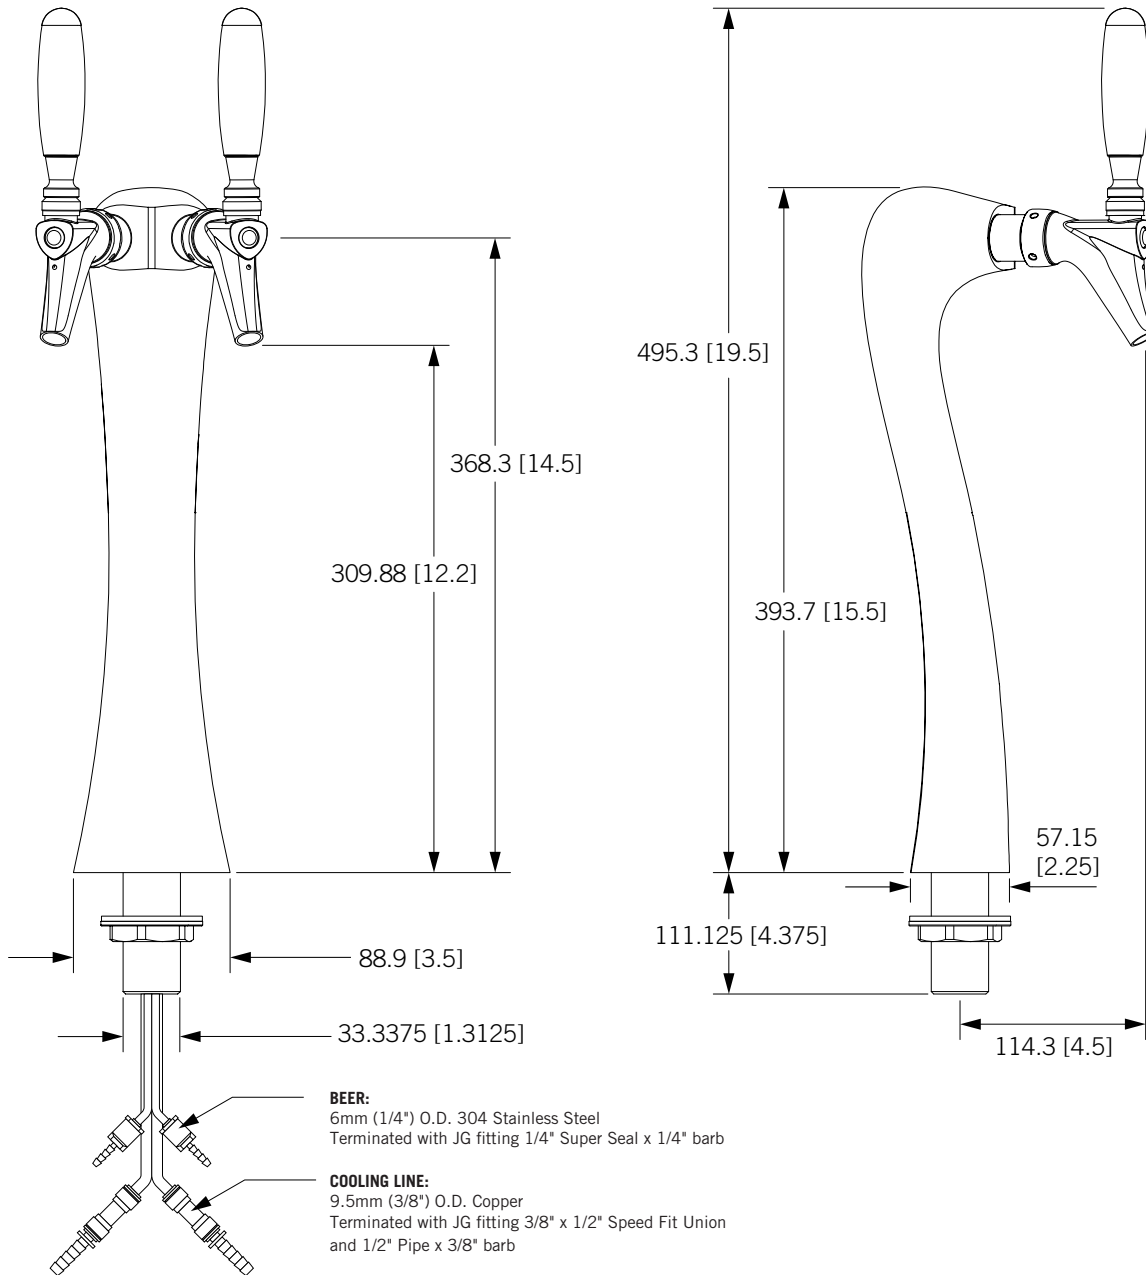

- Elegant curves and flowing lines rise from the bar top.
- All stainless steel product contact.
- Available in either glycol cooled or air cooled.

A-G5-2-C-A

Chrome (Air Cooled)

A-G5-2-C-G

Chrome (Glycol Cooled)

Medallion Version Available: **A-G5-2-C-G-M***

Faucet knobs not included.

Part No.	Faucets	Finish	Dispense System	Shipping Weight
<input type="checkbox"/> A-G5-2-C-A	2	Chrome	Air Cooled	TBD
<input type="checkbox"/> A-G5-2-C-G	2	Chrome	Glycol Cooled	TBD

Medallion Version Available: A-G5-2-C-G-M*

Dimensions

 **MICRO MATIC**
Toll-Free: 1-866-327-4159
www.micromatic.com

West
19791 Bahama St.
Northridge, CA 91324
Tel. (818) 701-9765
Fax. (818) 701-9844

Central
10726 North Second St.
Machesney Park, IL 61115
Tel. (815) 968-7557
Fax. (815) 968-0363