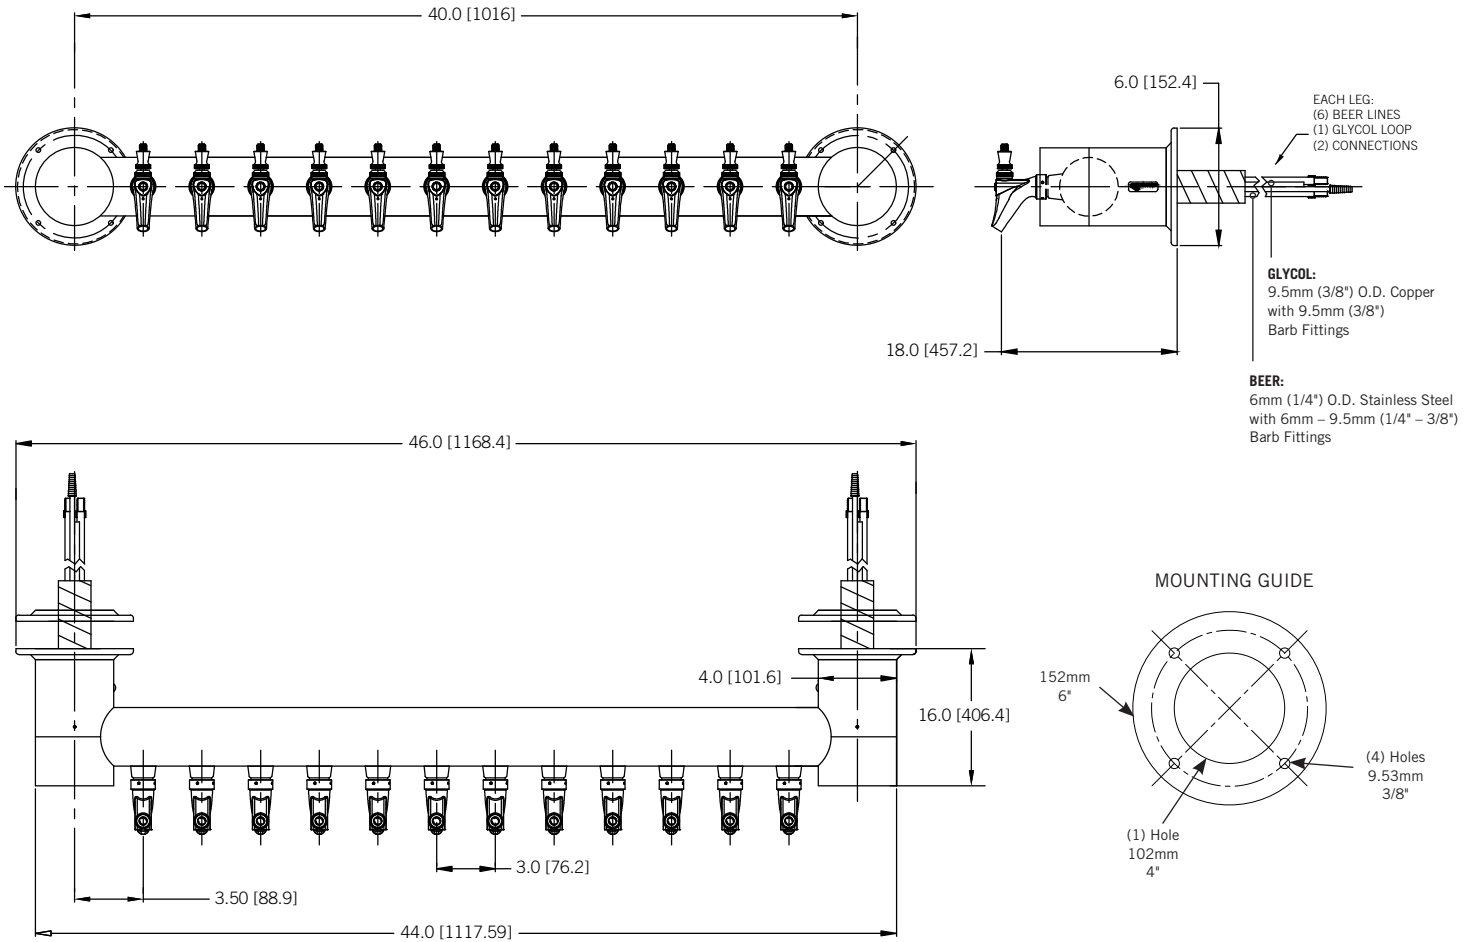

Part No.	Faucets	Finish	Dispense System	Shipping Weight
BR-MET-WM12PSSKR	12	Polished S/S	Kool-Rite™ (Glycol)	TBD

Dimensions

MICRO MATIC
Toll-Free: 1-866-327-4159
www.micromatic.com

West
19791 Bahama St.
Northridge, CA 91324
Tel. (818) 701-9765
Fax. (818) 701-9844

Central
10726 North Second St.
Machesney Park, IL 61115
Tel. (815) 968-7557
Fax. (815) 968-0363

Southeast
2386 Simon Ct.
Brooksville, FL 34604
Tel. (352) 799-6331
Fax. (352) 796-2429

Northeast
4601 Saucon Creek Rd.
Center Valley, PA 18034
Tel. (610) 625-4464
Fax. (610) 625-4466