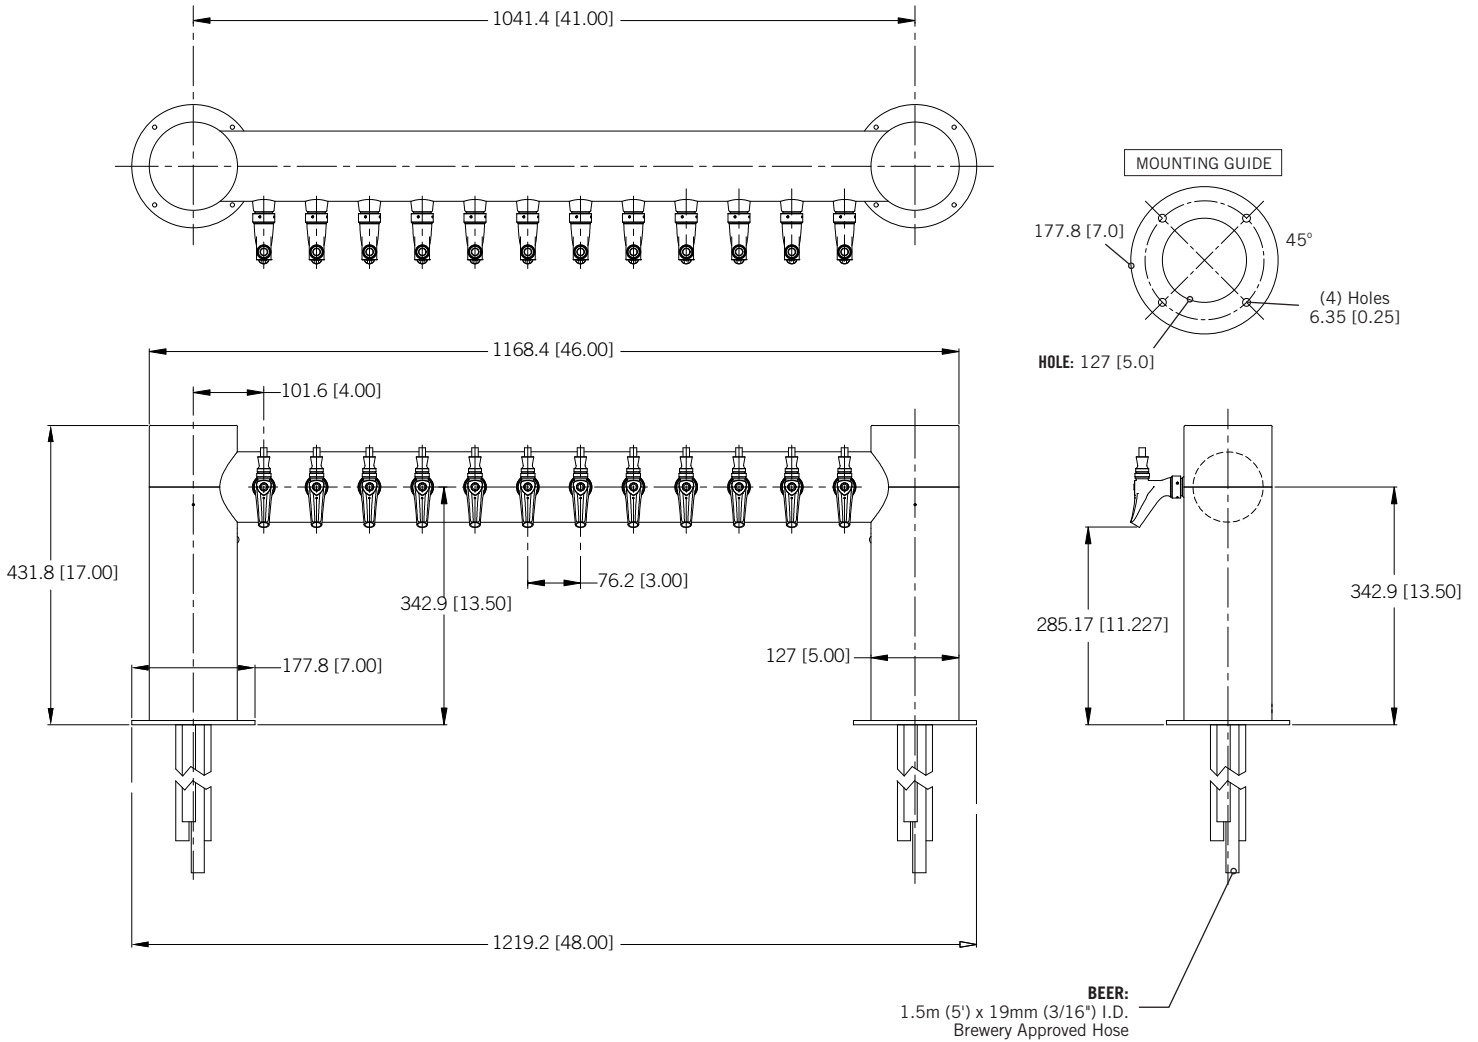

DRAFT TOWER

METROPOLIS™ H (AIR) - 12 FAUCET

- Metropolis™ draft towers have a distinctive art deco style
- Includes 304 SS faucet and SpinStop™ shank
- Exterior finish will provide years of durable service
- Engineered for flow-through air-cooling

METRO-H-12PSSA
Polished Stainless Steel

Faucet knobs not included.

| Part No. | Faucets | Dispense System | Finish | Shipping Weight |
|--|---------|-----------------|--------------------------|-----------------|
|  METRO-H-12PSSA | 12 | Air Cooled | Polished Stainless Steel | TBD |

Dimensions

Toll-Free: 1-866-327-4159
www.micromatic.com

West
19791 Bahama St.
Northridge, CA 91324
Tel. (818) 701-9765
Fax. (818) 701-9844

Central
10726 North Second St.
Machesney Park, IL 61115
Tel. (815) 968-7557
Fax. (815) 968-0363