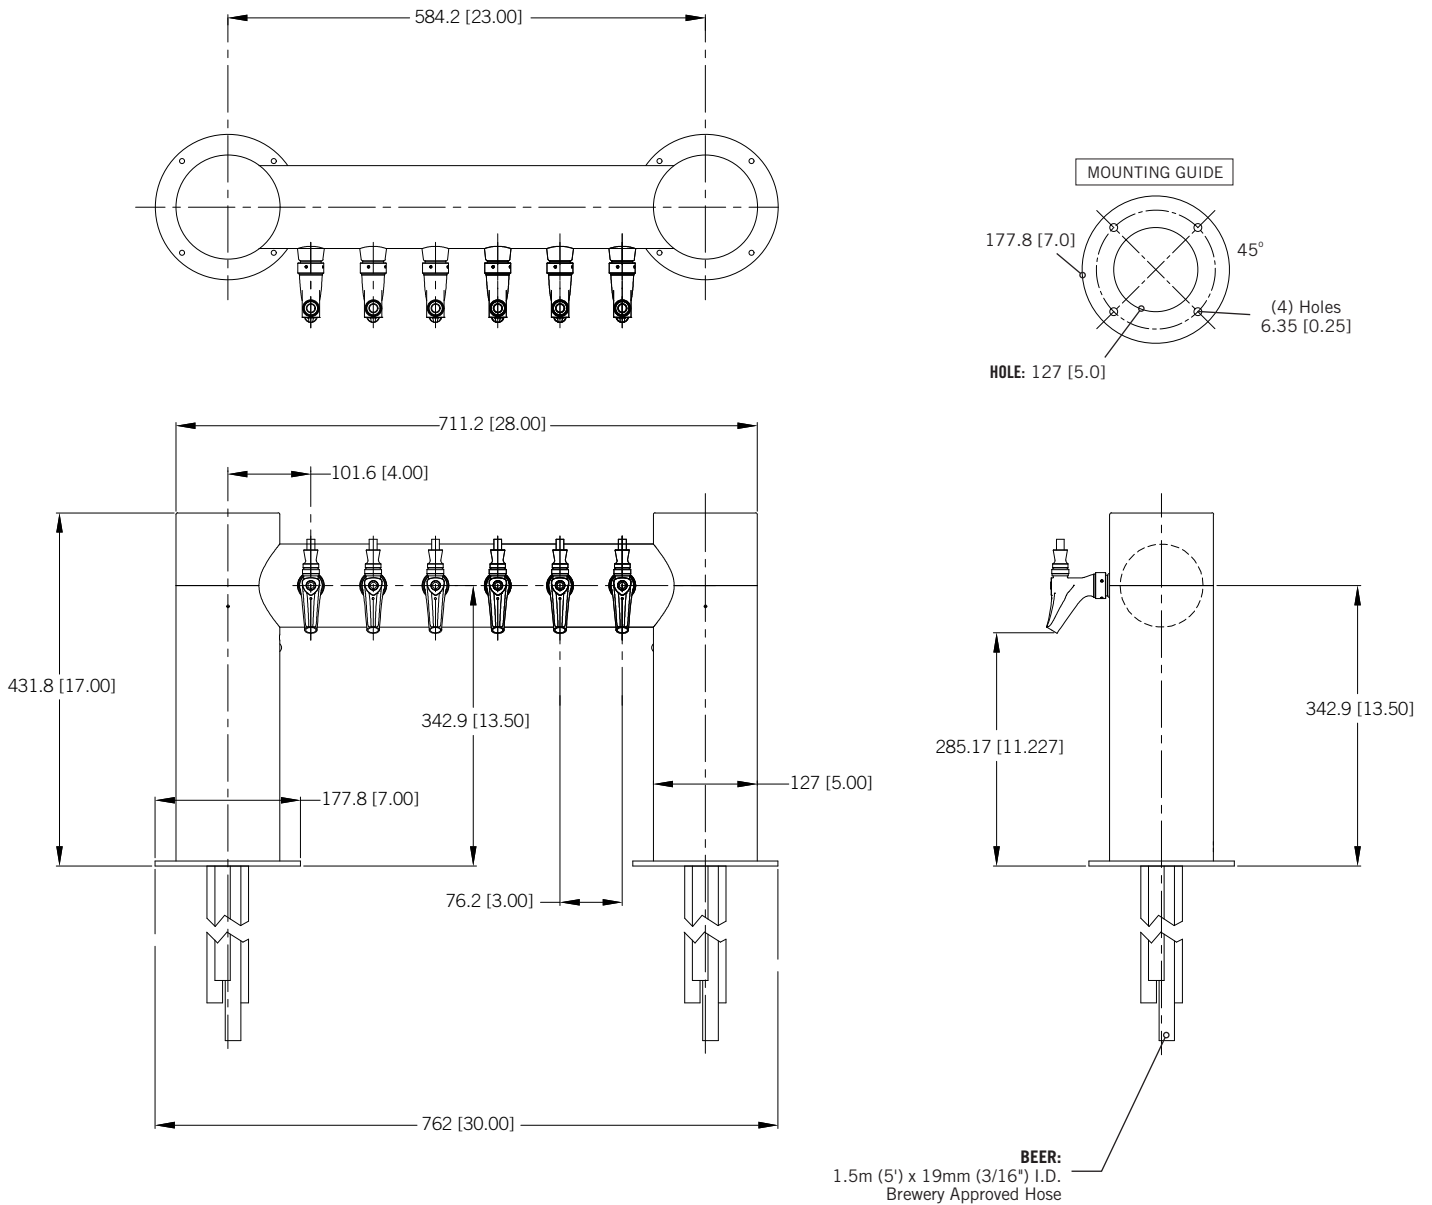

DRAFT TOWER

METROPOLIS™ H (AIR) - 6 FAUCET

- Metropolis™ draft towers have a distinctive art deco style
- Includes 304 SS faucet and SpinStop™ shank
- Exterior finish will provide years of durable service
- Engineered for flow-through air-cooling

METRO-H-6PSSA
Polished Stainless Steel

Faucet knobs not included.

Part No.	Faucets	Dispense System	Finish	Shipping Weight
 METRO-H-6PSSA	6	Air Cooled	Polished Stainless Steel	TBD

Dimensions

 **MICRO MATIC**
Toll-Free: 1-866-327-4159
www.micromatic.com