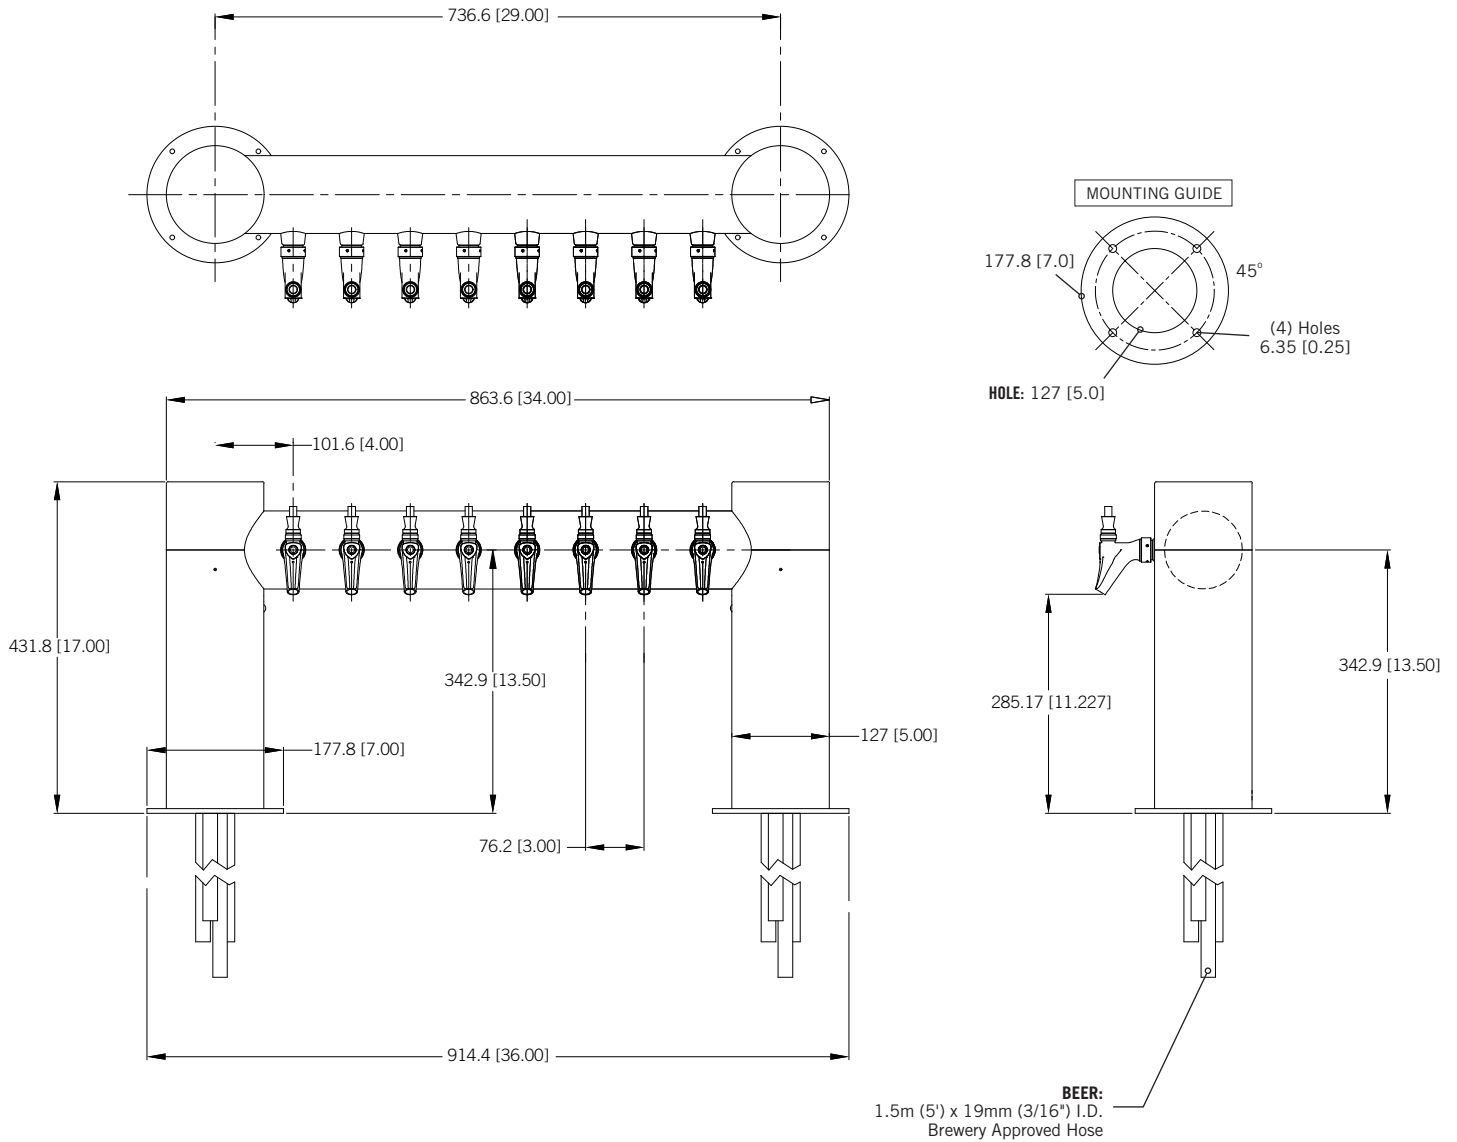

## METROPOLIS™ H (AIR) - 8 FAUCET

- Metropolis™ draft towers have a distinctive art deco style
- Includes 304 SS faucet and SpinStop™ shank
- Exterior finish will provide years of durable service
- Engineered for flow-through air-cooling

**METRO-H-8PSSA**  
Polished Stainless Steel

Faucet knobs not included.

Part No.	Faucets	Dispense System	Finish	Shipping Weight
 METRO-H-8PSSA	8	Air Cooled	Polished Stainless Steel	TBD

Dimensions

 **MICRO MATIC**  
 Toll-Free: 1-866-327-4159  
[www.micromatic.com](http://www.micromatic.com)