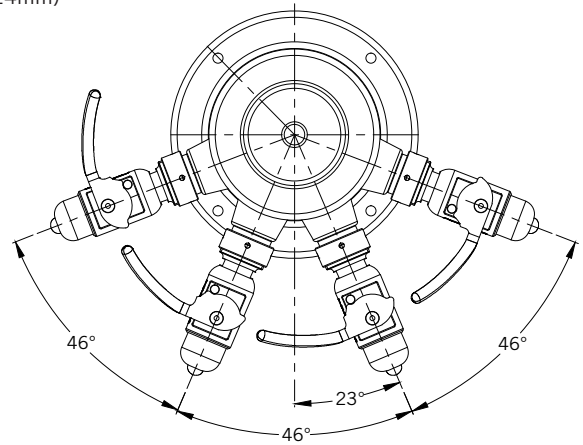

Part No.	Faucets	Finish	Dispense System	Shipping Weight
 <b>DS-144-PSS-W</b>	4	Polished S/S	Air Cooled	10 kg 23 lbs

Dimensions

GEN-X™ BEVERAGE HOSE  
1/4" ID. x 5' (1524mm)

 **MICRO MATIC**  
Toll-Free: 1-866-327-4159  
[www.micromatic.com](http://www.micromatic.com)