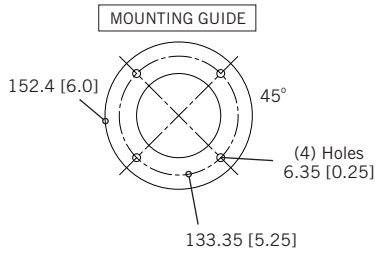

Part No.	Faucets	Finish	Dispense System	Shipping Weight
 <b>DS-144-PSS-W</b>	4	Polished S/S	Air Cooled	10 kg 23 lbs

Dimensions

GEN-X™ BEVERAGE HOSE  
1/4" ID. x 5' (1524mm)

 **MICRO MATIC**  
Toll-Free: 1-866-327-4159  
[www.micromatic.com](http://www.micromatic.com)