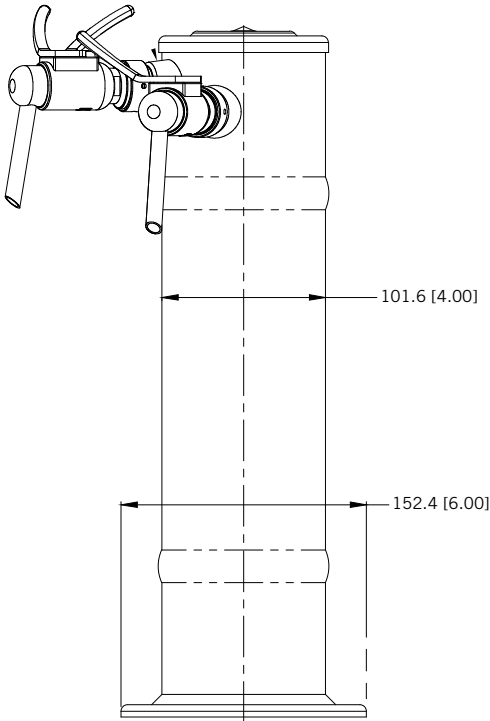

Part No.	Faucets	Finish	Dispense System	Shipping Weight
 <b>DS-144-PSS-W</b>	4	Polished S/S	Air Cooled	10 kg 23 lbs

Dimensions

GEN-X™ BEVERAGE HOSE  
1/4" ID. x 5' (1524mm)

 **MICRO MATIC**  
Toll-Free: 1-866-327-4159  
[www.micromatic.com](http://www.micromatic.com)