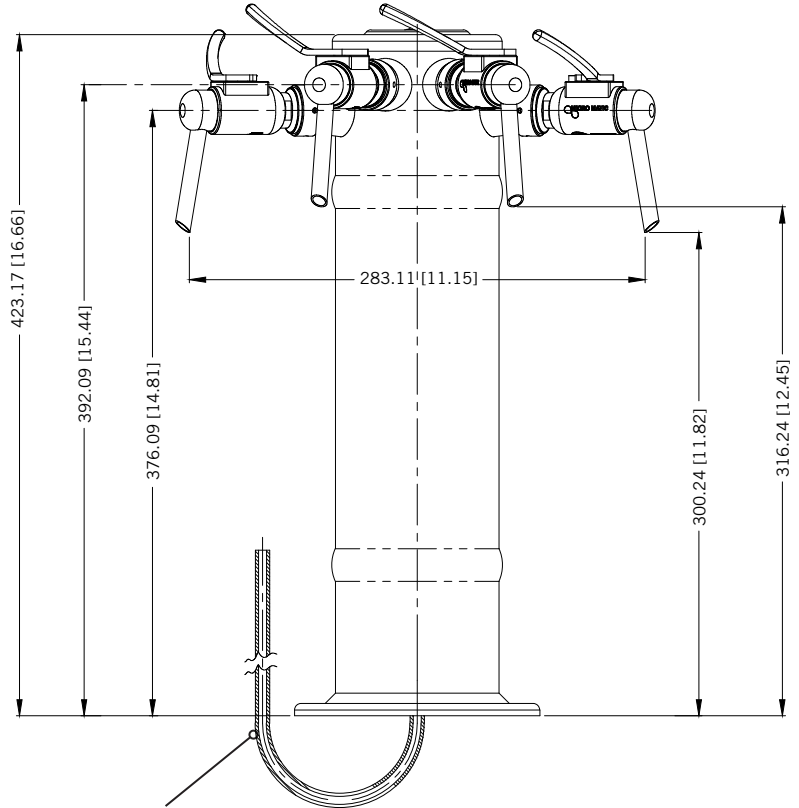

## FINESSE - 4 FAUCET

- Finesse wine font features a distinctive beading on the column
- The wine font is a marketing tool, not just a bar fixture
- Wine Certified with 304 grade stainless steel and GEN-X™ tubing
- Polished stainless steel exterior with mirror-like finish

Part No.	Faucets	Finish	Dispense System	Shipping Weight
 <b>DS-144-PSS-W</b>	4	Polished S/S	Air Cooled	10 kg 23 lbs

Dimensions

GEN-X™ BEVERAGE HOSE  
1/4" ID. x 5' (1524mm)

 **MICRO MATIC**  
Toll-Free: 1-866-327-4159  
[www.micromatic.com](http://www.micromatic.com)