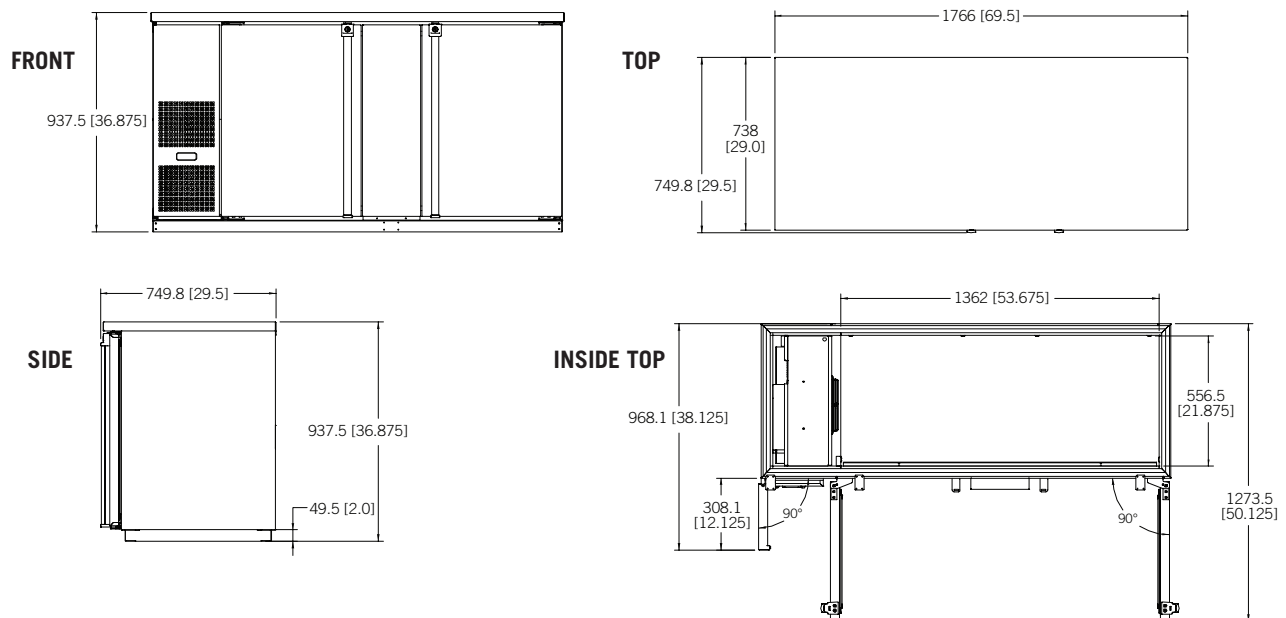

Part No.	Door Type	Door Type	Finish	Doors	Shipping Weight
☐ MBB68-E	Solid	MBB68G-E	Glass	Black	2 163 kg 359 lb
☐ MBB68S-E	Solid	MBB68GS-E	Glass	Stainless Steel	2 163 kg 359 lb

Operating Performance

Keg Capacity of 1/2 Kegs	3	Running Amps	6.5
Cubic Feet (liters)	28 (793)	Voltage	115/60/1
Shelves, Flat - Included	2	Plug Type	NEMA-5-15P
Shelves, Dividers - Included	2	Cord Length	8'
Cans 12 oz (355ml)	852	Refrigerant	R-134a
Approval	ETL Listed, Energy Star	Charge oz	9.8
Condenser HP	1/3		

Exterior	All Models: 18 gauge 201 grade stainless steel (s/s) top, 22 gauge solid doors, 24 gauge steel front, sides and back. Black Models: Front, sides, back and doors black vinyl over steel. S/S Models: Front, sides, back and doors are s/s.
Interior	20 gauge stainless steel floor and walls, rugged false floor, reinforced frame
Ventilation	Front breathing for cooling and exhaust
Plumbing	Automatic condensate evaporator, no drain connection required. Evaporator condensate has been plumbed to a condensate pan located in the compressor housing
Insulation	Foamed-in-place using high density, CFC-free polyurethane; 2" top, walls and floor
Accessories	Castors or 6" fixed legs

Dimensions

Toll-Free: 1-866-327-4159
www.micromatic.com

West

19791 Bahama St.
Northridge, CA 91324
Tel. (818) 701-9765
Fax. (818) 701-9844

Central

10726 North Second St.
Machesney Park, IL 61115
Tel. (815) 968-7557
Fax. (815) 968-0363

Southeast

2386 Simon Ct.
Brooksville, FL 34604
Tel. (352) 799-6331
Fax. (352) 796-2429

Northeast

4601 Saucon Creek Rd.
Center Valley, PA 18034
Tel. (610) 625-4464
Fax. (610) 625-4466