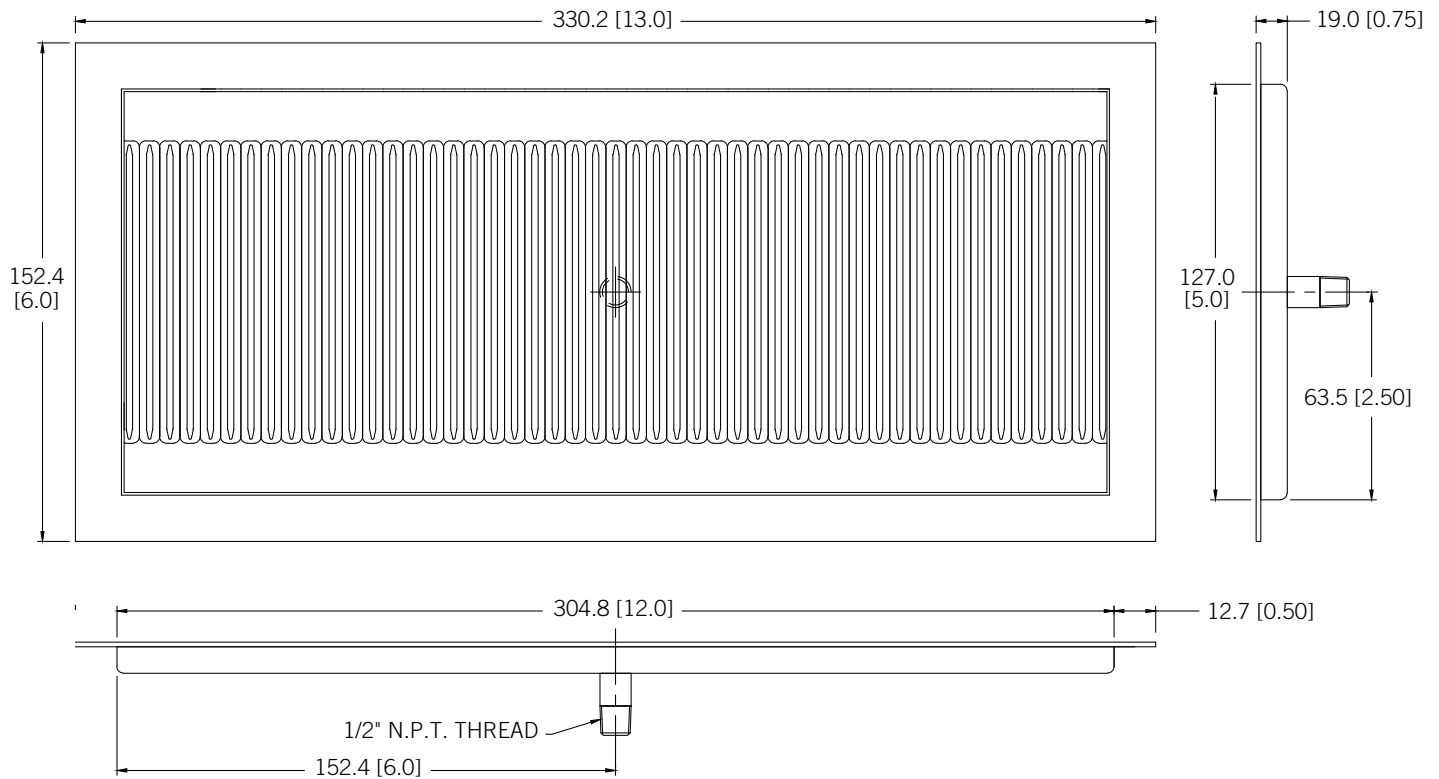

- Recessed mount for a custom bar top look.
- Robust 18 gauge stainless steel construction.
- Welded corners, finished smooth for safety and appearance.
- Fast draining, precision louvered screen.

DP-220D
Stainless Steel

DP-220DSSPVD
PVD Brass / Stainless Steel

Part No.	Dimensions	Finish	Shipping Weight
 DP-220D	6"W x 13"L x 3/4"H	Stainless Steel	TBD
 DP-220DSSPVD	6"W x 13"L x 3/4"H	PVD Brass / Stainless Steel	TBD

Dimensions