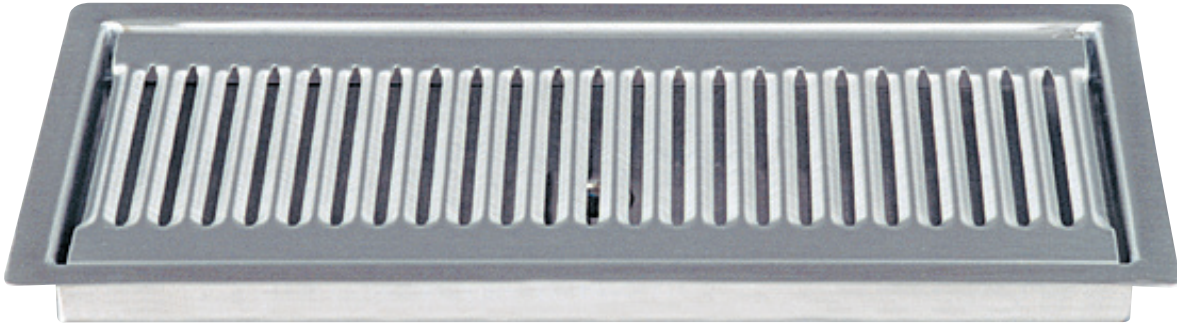

- Recessed mount for a custom bar top look.
- Robust 18 gauge stainless steel construction.
- Welded corners, finished smooth for safety and appearance.
- Fast draining, precision louvered screen.

DP-220D
Stainless Steel

DP-220DSSPVD
PVD Brass / Stainless Steel

Part No.	Dimensions	Finish	Shipping Weight
 DP-220D	6"W x 13"L x 3/4"H	Stainless Steel	TBD
 DP-220DSSPVD	6"W x 13"L x 3/4"H	PVD Brass / Stainless Steel	TBD

Dimensions