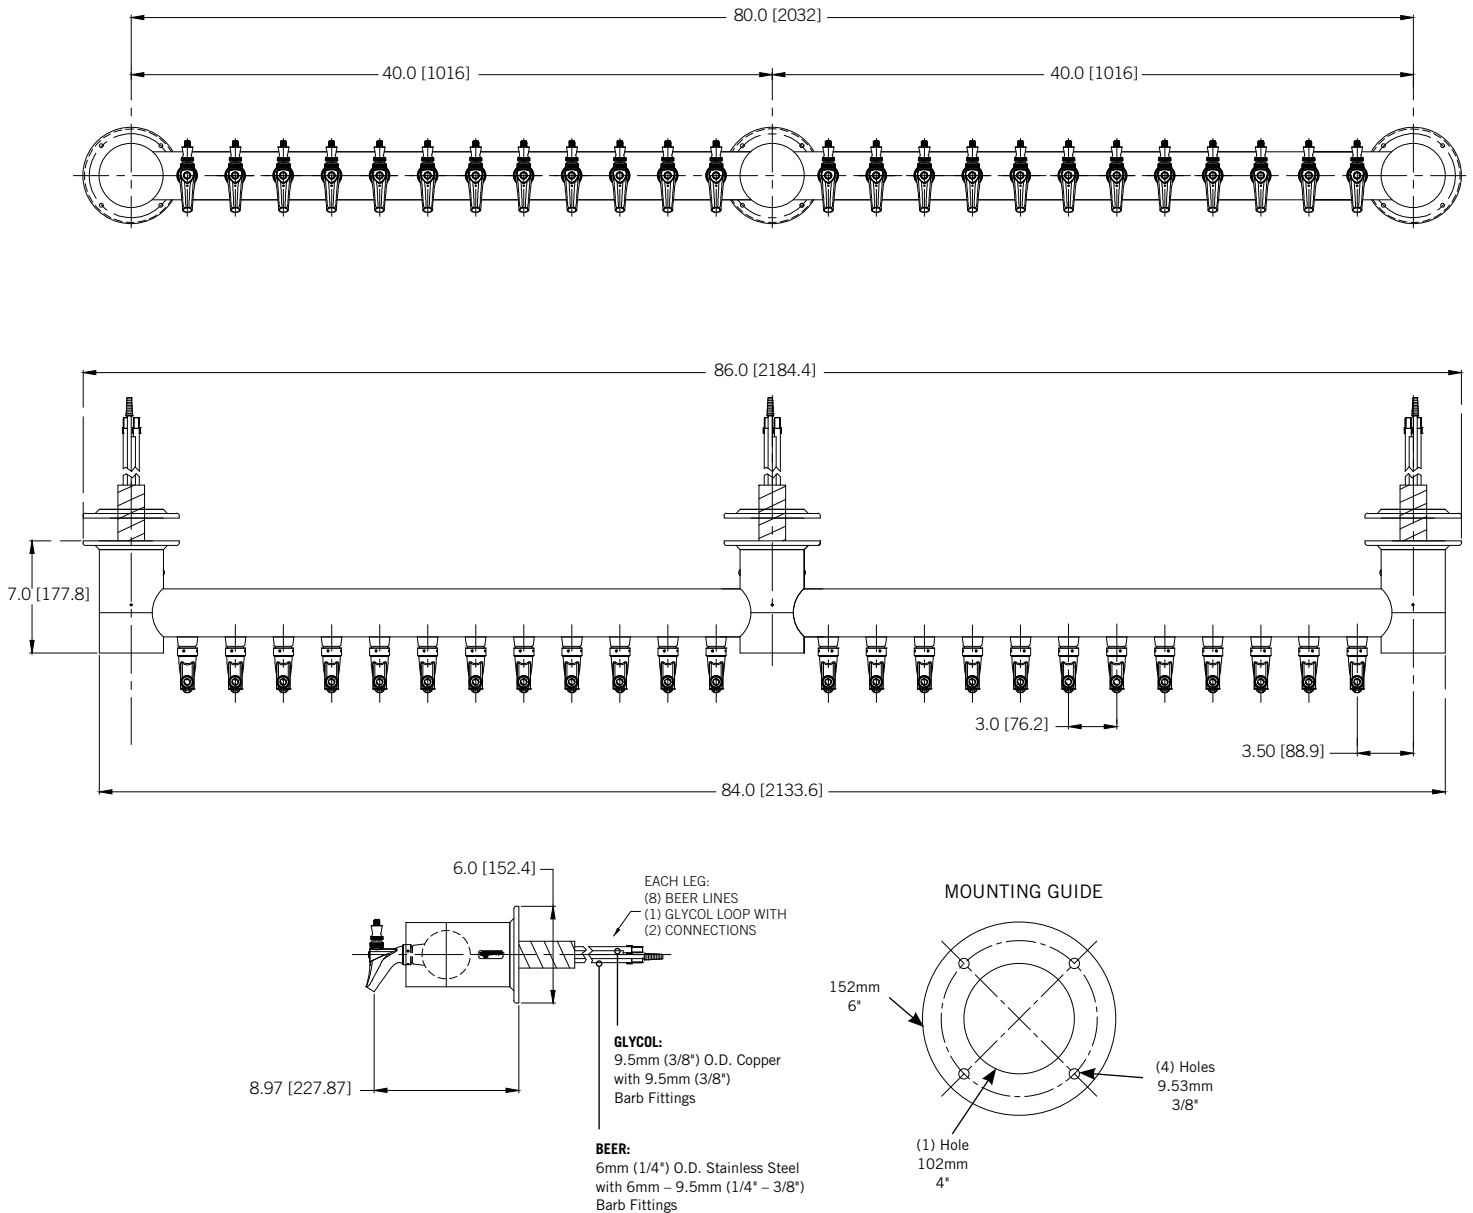

Part No.	Faucets	Finish	Dispense System	Shipping Weight
METRO-WM-24PSSKR	24	Polished S/S	Kool-Rite™ (Glycol)	TBD

Dimensions

MICRO MATIC
Toll-Free: 1-866-327-4159
www.micromatic.com

West
19791 Bahama St.
Northridge, CA 91324
Tel. (818) 701-9765
Fax. (818) 701-9844

Central
10726 North Second St.
Machesney Park, IL 61115
Tel. (815) 968-7557
Fax. (815) 968-0363

Southeast
2386 Simon Ct.
Brooksville, FL 34604
Tel. (352) 799-6331
Fax. (352) 796-2429

Northeast
4601 Saucon Creek Rd.
Center Valley, PA 18034
Tel. (610) 625-4464
Fax. (610) 625-4466