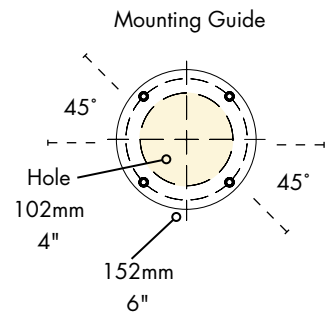

Specifications

Part No.	Faucets	Finish	Dispense System	Shipping Weight	Box Dimensions
☐ DPT48PSS	8	Polished S/S	Air Cooled	20 kg 44 lbs	1168mm L x 940mm W x 406mm H 46"L x 37"W x 16"H
☐ DPT48PVD	8	PVD Brass	Air Cooled	20 kg 44 lbs	1168mm L x 940mm W x 406mm H 46"L x 37"W x 16"H

Dimensions

Copyright ©2011 Micro Matic USA, Inc. All Rights Reserved. 001061D0711

www.micromatic.com

Toll Free: 1-(866) 327-4159

West	Central	Southeast	Northeast
19791 Bahama Street Northridge, CA 91324 Tel. (818) 701-9765 Fax. (818) 701-9844	10726 North Second Street Machesney Park, IL 61115 Tel. (815) 968-7557 Fax. (815) 968-0363	2364 Simon Court Brooksville, FL 34604 Tel. (352) 799-6331 Fax. (352) 796-2429	4601 Saucon Creek Road Center Valley, PA 18034 Tel. (610) 625-4464 Fax. (610) 625-4466