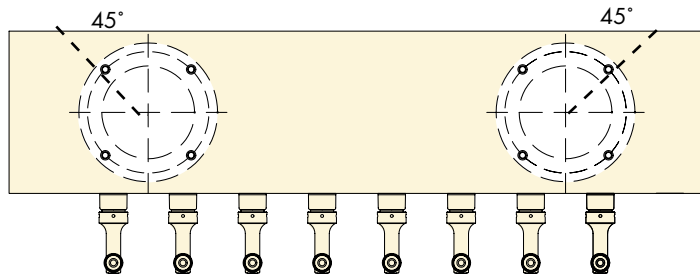

Specifications

Part No.	Faucets	Finish	Dispense System	Shipping Weight	Box Dimensions
☐ DPT48PSS	8	Polished S/S	Air Cooled	20 kg 44 lbs	1168mm L x 940mm W x 406mm H 46"L x 37"W x 16"H
☐ DPT48PVD	8	PVD Brass	Air Cooled	20 kg 44 lbs	1168mm L x 940mm W x 406mm H 46"L x 37"W x 16"H

Dimensions

Copyright ©2011 Micro Matic USA, Inc. All Rights Reserved. 001061D0711

www.micromatic.com

Toll Free: 1-(866) 327-4159

West	Central	Southeast	Northeast
19791 Bahama Street Northridge, CA 91324 Tel. (818) 701-9765 Fax. (818) 701-9844	10726 North Second Street Machesney Park, IL 61115 Tel. (815) 968-7557 Fax. (815) 968-0363	2364 Simon Court Brooksville, FL 34604 Tel. (352) 799-6331 Fax. (352) 796-2429	4601 Saucon Creek Road Center Valley, PA 18034 Tel. (610) 625-4464 Fax. (610) 625-4466