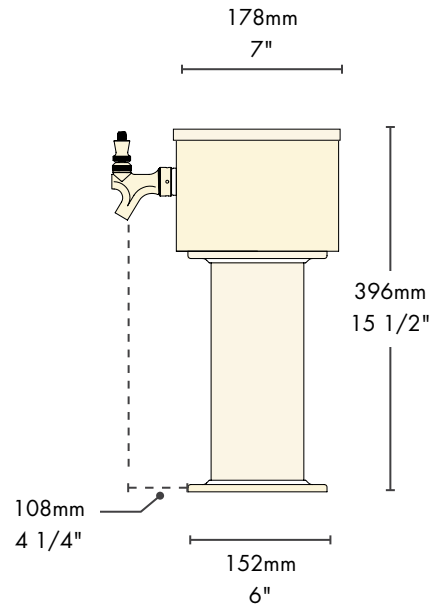

Specifications

Part No.	Faucets	Finish	Dispense System	Shipping Weight	Box Dimensions
☐ DPT48PSS	8	Polished S/S	Air Cooled	20 kg 44 lbs	1168mm L x 940mm W x 406mm H 46"L x 37"W x 16"H
☐ DPT48PVD	8	PVD Brass	Air Cooled	20 kg 44 lbs	1168mm L x 940mm W x 406mm H 46"L x 37"W x 16"H

Dimensions

Copyright ©2011 Micro Matic USA, Inc. All Rights Reserved. 001061D0711

www.micromatic.com

Toll Free: 1-(866) 327-4159

West	Central	Southeast	Northeast
19791 Bahama Street Northridge, CA 91324 Tel. (818) 701-9765 Fax. (818) 701-9844	10726 North Second Street Machesney Park, IL 61115 Tel. (815) 968-7557 Fax. (815) 968-0363	2364 Simon Court Brooksville, FL 34604 Tel. (352) 799-6331 Fax. (352) 796-2429	4601 Saucon Creek Road Center Valley, PA 18034 Tel. (610) 625-4464 Fax. (610) 625-4466