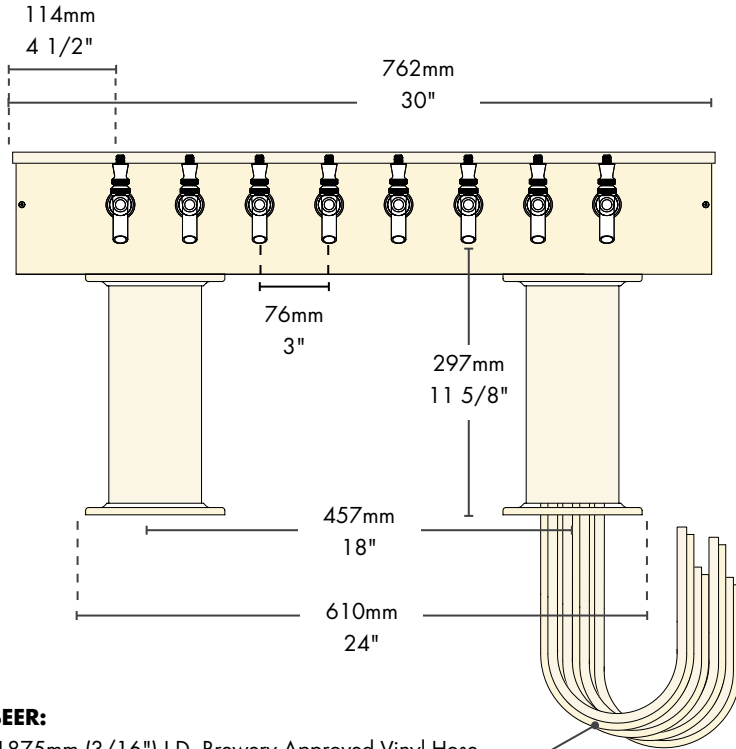

Specifications

Part No.	Faucets	Finish	Dispense System	Shipping Weight	Box Dimensions
☐ DPT48PSS	8	Polished S/S	Air Cooled	20 kg 44 lbs	1168mm L x 940mm W x 406mm H 46"L x 37"W x 16"H
☐ DPT48PVD	8	PVD Brass	Air Cooled	20 kg 44 lbs	1168mm L x 940mm W x 406mm H 46"L x 37"W x 16"H

Dimensions

Copyright ©2011 Micro Matic USA, Inc. All Rights Reserved. 001061D0711

www.micromatic.com

Toll Free: 1-(866) 327-4159

West	Central	Southeast	Northeast
19791 Bahama Street Northridge, CA 91324 Tel. (818) 701-9765 Fax. (818) 701-9844	10726 North Second Street Machesney Park, IL 61115 Tel. (815) 968-7557 Fax. (815) 968-0363	2364 Simon Court Brooksville, FL 34604 Tel. (352) 799-6331 Fax. (352) 796-2429	4601 Saucon Creek Road Center Valley, PA 18034 Tel. (610) 625-4464 Fax. (610) 625-4466