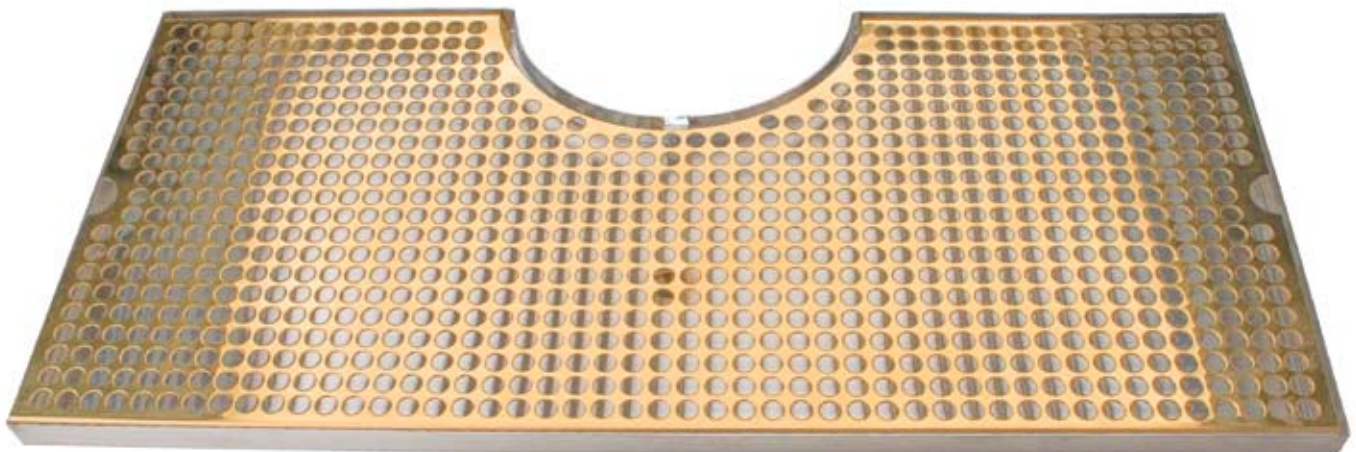

- Easy installation: simply drill one hole to locate and secure.
- Robust 18 gauge stainless steel construction.
- Welded corners, finished smooth for safety and appearance.
- Perforated screen for maximum drip coverage.

Stainless Steel
DP-630D-24

PVD Brass
DP-630DSSPVD-24

Features

Tarnish Free
PVD Brass.

Stainless Steel for
hygiene and durability.

Specifications

Micro Matic reserves the right to change specifications without notice.

Part No.	Description	Shipping Weight	Box Dimensions
<input type="checkbox"/> DP-630D-24	Stainless Steel	4 kg	635mm L x 305mm W x 51 mm H
		8 lbs	25"L x 12"W x 2"H
<input type="checkbox"/> DP-630DSSPVD-24	PVD Brass	4 kg	635mm L x 305mm W x 51 mm H
		8 lbs	25"L x 12"W x 2"H