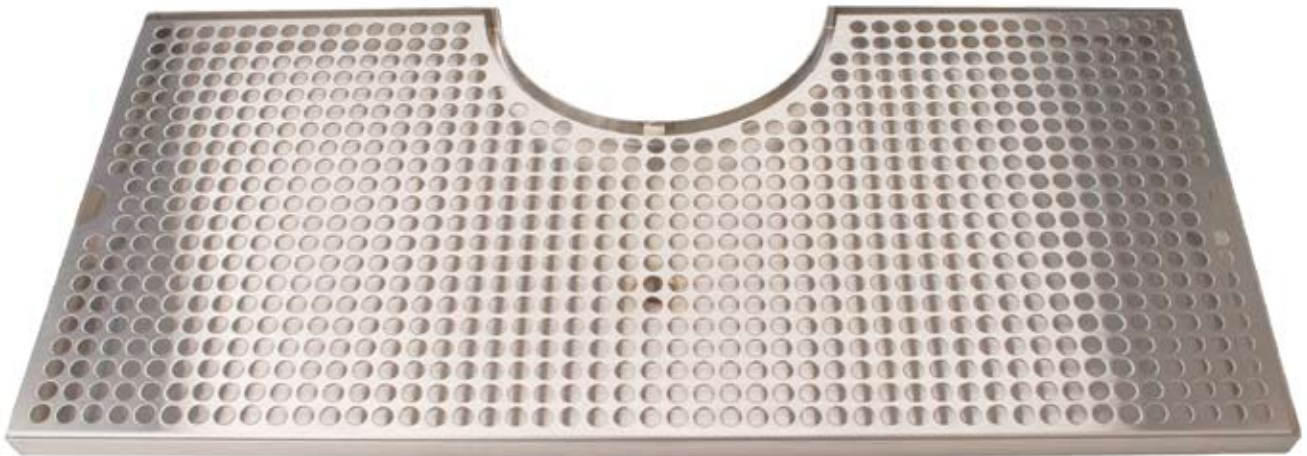

- Easy installation: simply drill one hole to locate and secure.
- Robust 18 gauge stainless steel construction.
- Welded corners, finished smooth for safety and appearance.
- Perforated screen for maximum drip coverage.

Stainless Steel
DP-630D-24

PVD Brass
DP-630DSSPVD-24

Features

Tarnish Free
PVD Brass.

Stainless Steel for
hygiene and durability.

Specifications

Micro Matic reserves the right to change specifications without notice.

Part No.	Description	Shipping Weight	Box Dimensions
<input type="checkbox"/> DP-630D-24	Stainless Steel	4 kg	635mm L x 305mm W x 51 mm H
		8 lbs	25"L x 12"W x 2"H
<input type="checkbox"/> DP-630DSSPVD-24	PVD Brass	4 kg	635mm L x 305mm W x 51 mm H
		8 lbs	25"L x 12"W x 2"H