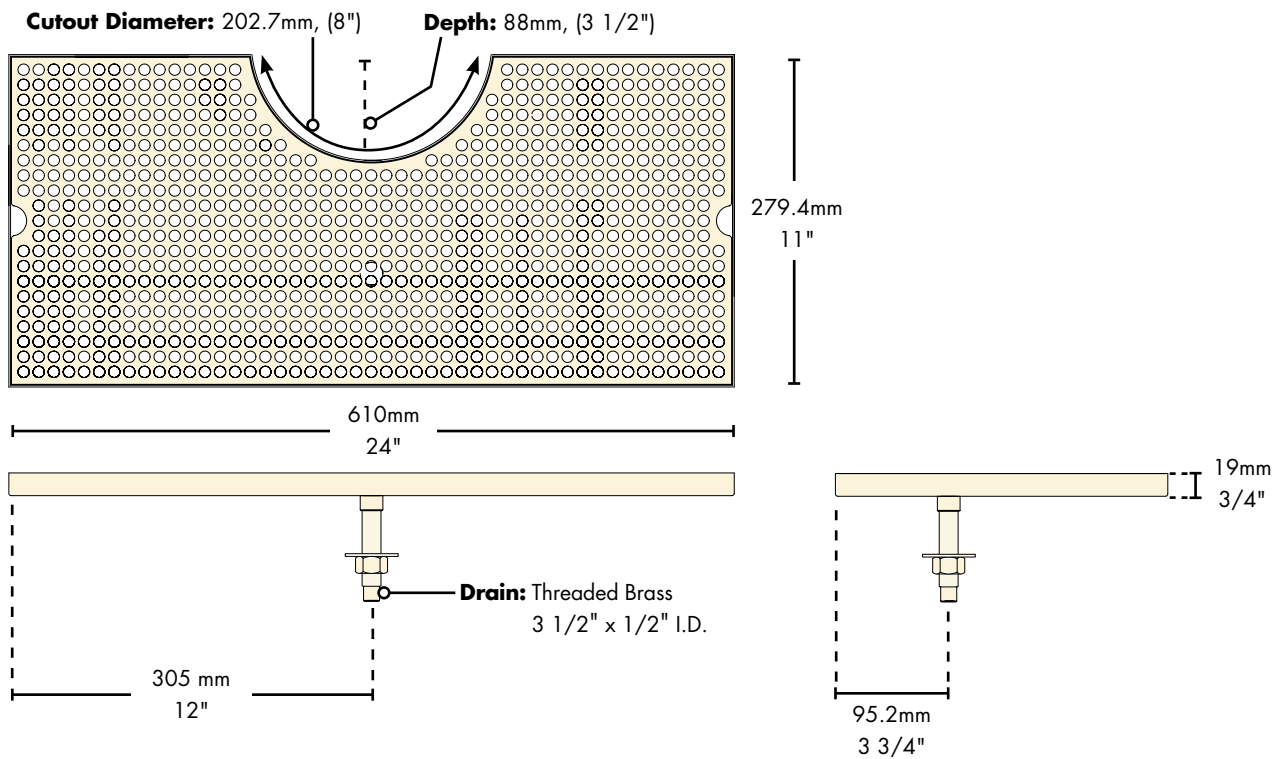

Specifications

Micro Matic reserves the right to change specifications without notice.

Part No.	Description	Shipping Weight	Box Dimensions
☐ DP-630D-24	Stainless Steel	4 kg	635mm L x 305mm W x 51 mm H
		8 lbs	25"L x 12"W x 2"H
☐ DP-630DSSPVD-24	PVD Brass	4 kg	635mm L x 305mm W x 51 mm H
		8 lbs	25"L x 12"W x 2"H

Dimensions

Copyright ©2007 Micro Matic USA, Inc. All Rights Reserved.

00326D1007 12-07

www.micromatic.com

Toll Free: 1-(866) 327-4159

West	Central	Southeast	Northeast

19791 Bahama Street Northridge, CA 91324 Tel. (818) 701-9765 Fax. (818) 701-9844	10726 North Second Street Machesney Park, IL 61115 Tel. (815) 968-7557 Fax. (815) 968-0363	16121 Flight Path Drive Brooksville, FL 34604 Tel. (352) 799-6331 Fax. (352) 796-2429	4601 Saucon Creek Road Center Valley, PA 18034 Tel. (610) 625-4464 Fax. (610) 625-4466