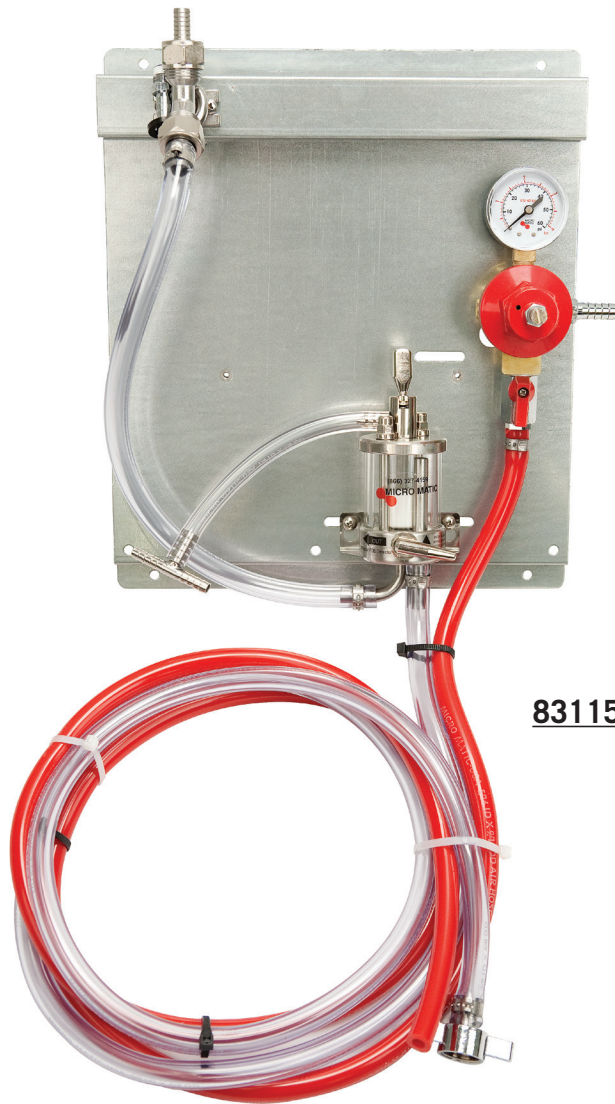

PRO-MAX™ REGULATOR PANEL KIT

1 KEG

- Fast installation with pre-assembled panels
- PRO-MAX™ in-line profit maximizer is essential for all long draw beer lines
- Dial in specific gas pressure for each keg
- The purity of stainless steel fittings at all beer contact points

83115-PM1

Part No.	Description	Shipping Weight
83115-PM1	1 Secondary Regulator / 1 PRO-MAX / 1 Keg	5 kg
		11 lbs

Dimensions