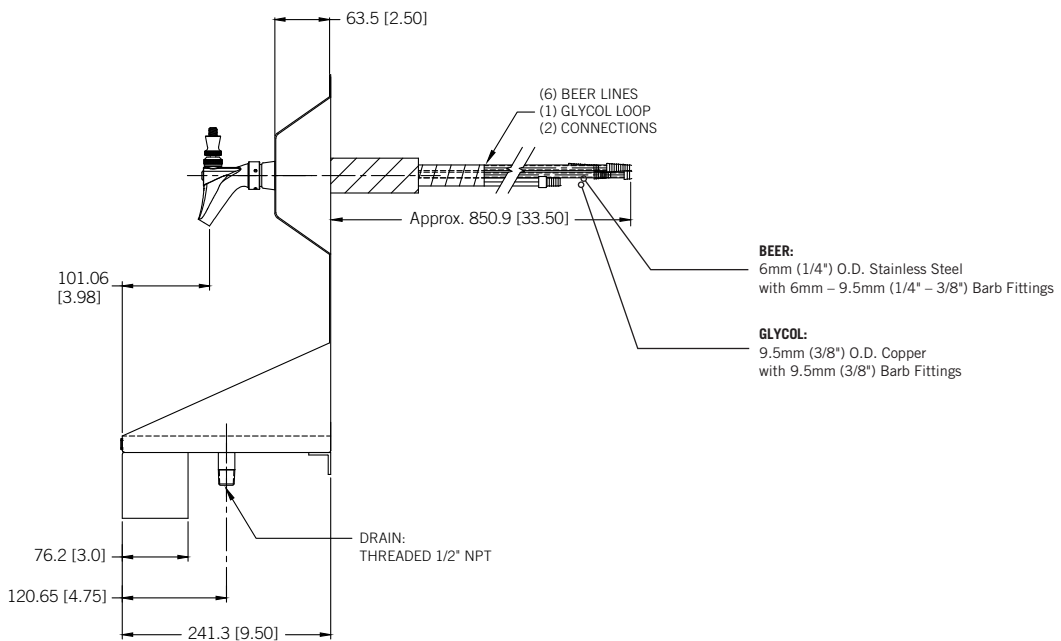

Part No.	Faucets	Finish	Dispense System	Shipping Weight
KRONOS-6SSKR	6	Brushed Stainless Steel	Kool-Rite™ (Glycol)	17 kg
				36 lbs

Dimensions

Toll-Free: 1-866-327-4159
www.micromatic.com

West
19791 Bahama St.
Northridge, CA 91324
Tel. (818) 701-9765
Fax. (818) 701-9844

Central
10726 North Second St.
Machesney Park, IL 61115
Tel. (815) 968-7557
Fax. (815) 968-0363

Southeast
15111 Dispense Ln.
Brooksville, FL 34604
Tel. (352) 799-6331
Fax. (352) 796-2429

Northeast
4601 Saucon Creek Rd.
Center Valley, PA 18034
Tel. (610) 625-4464
Fax. (610) 625-4466