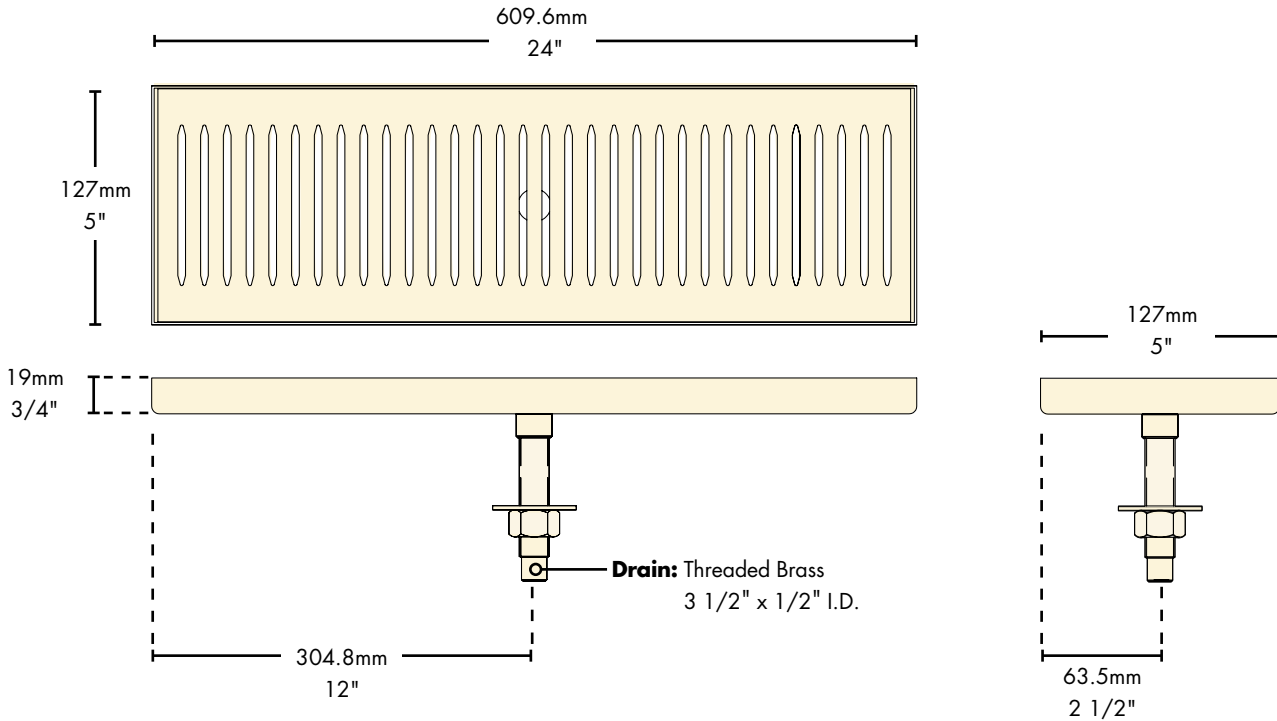

Specifications

Micro Matic reserves the right to change specifications without notice.

Part No.	Description	Shipping Weight	Box Dimensions
☐ DP-120D-24	Stainless Steel	2 kg	356mm L x 203mm W x 51 mm H
		5 lbs	25"L x 8"W x 2"H
☐ DP-120DSSPVD-24	PVD Brass	2 kg	356mm L x 203mm W x 51 mm H
		5 lbs	25"L x 8"W x 2"H

Dimensions

Copyright ©2007 Micro Matic USA, Inc. All Rights Reserved.

00187.D0507 12.07

www.micromatic.com

Toll Free: 1-(866) 327-4159

West	Central	Southeast	Northeast
19791 Bahama Street Northridge, CA 91324 Tel. (818) 701-9765 Fax. (818) 701-9844	10726 North Second Street Machesney Park, IL 61115 Tel. (815) 968-7557 Fax. (815) 968-0363	16121 Flight Path Drive Brooksville, FL 34604 Tel. (352) 799-6331 Fax. (352) 796-2429	4601 Saucon Creek Road Center Valley, PA 18034 Tel. (610) 625-4464 Fax. (610) 625-4466