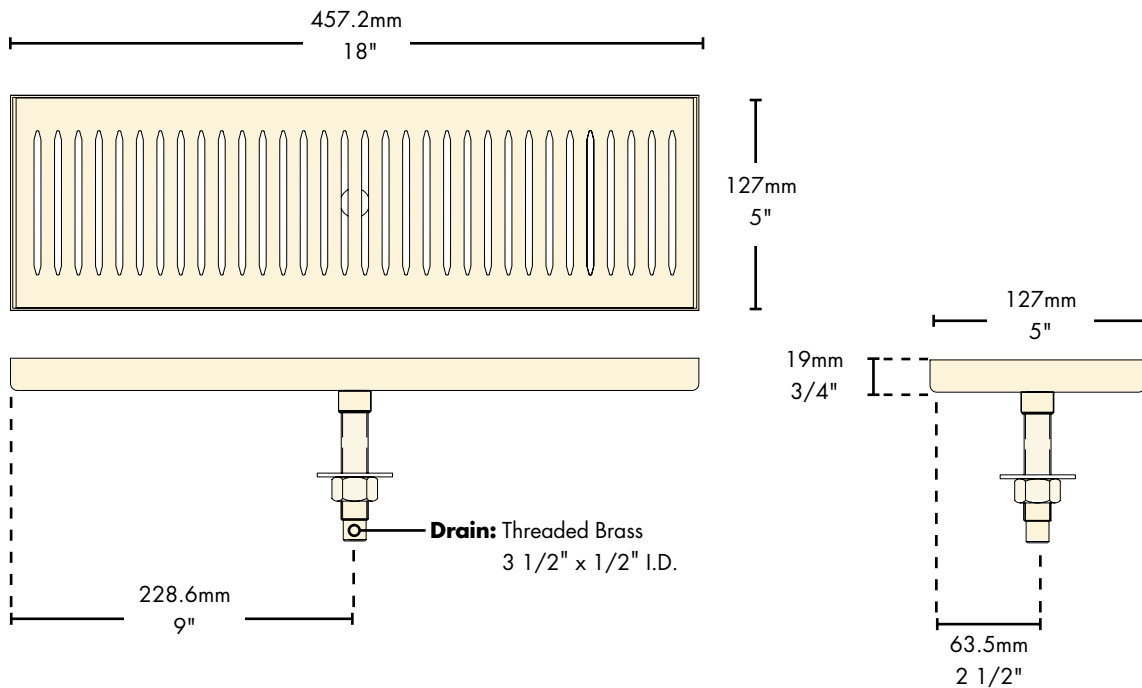

Specifications

Micro Matic reserves the right to change specifications without notice.

Part No.	Description	Shipping Weight	Box Dimensions
☐ DP-120D-18	Stainless Steel	2 kg	483mm L x 203mm W x 51 mm H
		4 lbs	19"L x 8"W x 2"H
☐ DP-120DSSPVD-18	PVD Brass	2 kg	483mm L x 203mm W x 51 mm H
		4 lbs	19"L x 8"W x 2"H

Dimensions

Copyright ©2007 Micro Matic USA, Inc. All Rights Reserved.

00185D0507 07-07

www.micromatic.com

Toll Free: 1-(866) 327-4159

West	Central	Southeast	Northeast
19791 Bahama Street Northridge, CA 91324 Tel. (818) 701-9765 Fax. (818) 701-9844	10726 North Second Street Machesney Park, IL 61115 Tel. (815) 968-7557 Fax. (815) 968-0363	16121 Flight Path Drive Brooksville, FL 34604 Tel. (352) 799-6331 Fax. (352) 796-2429	4601 Saucon Creek Road Center Valley, PA 18034 Tel. (610) 625-4464 Fax. (610) 625-4466