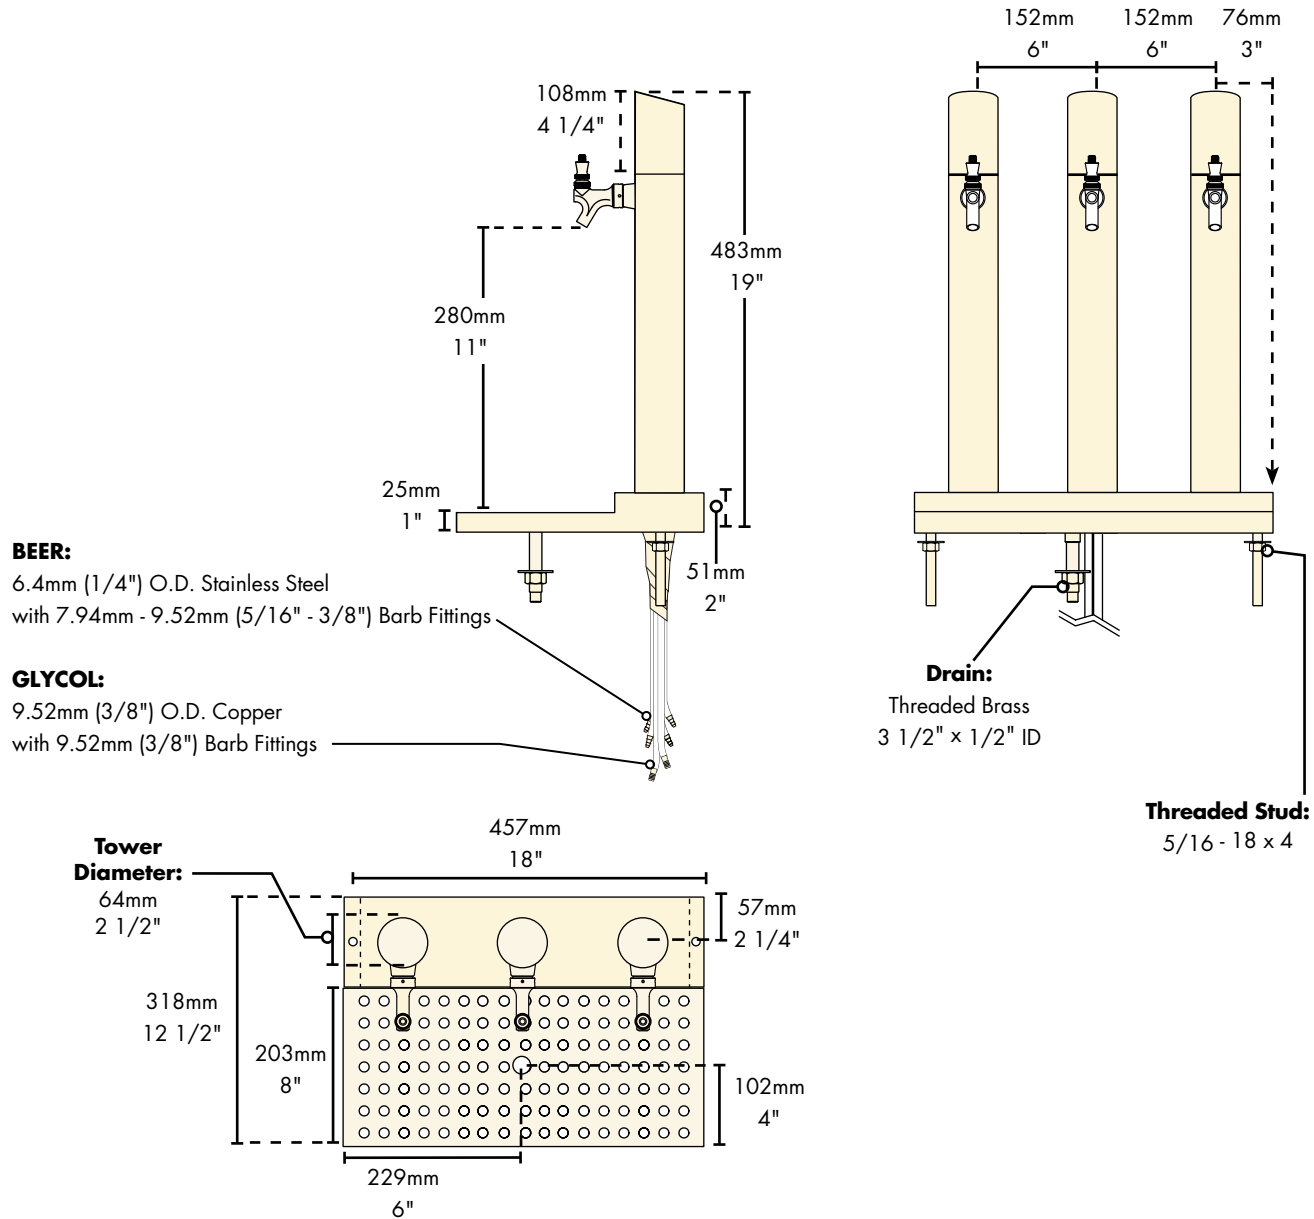

Specifications

Part No.	Description	Shipping Weight	Box Dimensions
☐ BS-SKY-3PSSKR-LR	Polished Stainless Steel	16 kg 36 lbs	1143mm L x 914mm W x 381mm H 45"L x 36"W x 15"H
☐ BS-SKY-3PVDKR-LR	PVD Brass	16 kg 36 lbs	1143mm L x 914mm W x 381mm H 45"L x 36"W x 15"H

Dimensions

Copyright ©2012 Micro Matic USA, Inc. All Rights Reserved.

01216D0312

www.micromatic.com

Toll Free: 1-(866) 327-4159

West Central Southeast Northeast

19791 Bahama Street Northridge, CA 91324 Tel. (818) 701-9765 Fax. (818) 701-9844	10726 North Second Street Machesney Park, IL 61115 Tel. (815) 968-7557 Fax. (815) 968-0363	2364 Simon Court Brooksville, FL 34604 Tel. (352) 799-6331 Fax. (352) 796-2429	4601 Saucon Creek Road Center Valley, PA 18034 Tel. (610) 625-4464 Fax. (610) 625-4466