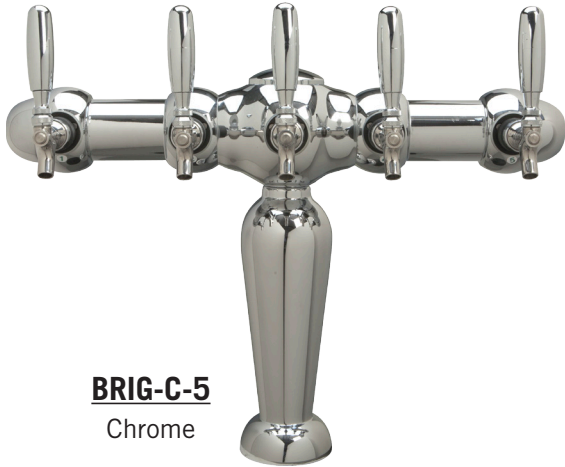

- Sensual shapes for the bar top
- Elegant European design
- High polished exterior chrome finish will provide years of durable service
- All stainless steel contact with the beer for the ultimate in draft purity

**BRIG-C-5**  
Chrome

**BRIG-C-5-M**  
Chrome

**BRIG-CJ-C**

Join two towers to make a  
10 faucet double pedestal tower

Faucet knobs not included.

Part No.	Faucets	Finish	Dispense System	Shipping Weight
<input type="checkbox"/> BRIG-C-5	5	Chrome	Kool-Rite (Glycol)	TBD
<input type="checkbox"/> BRIG-C-5-M	5	Chrome w/ medallions	Kool-Rite (Glycol)	TBD