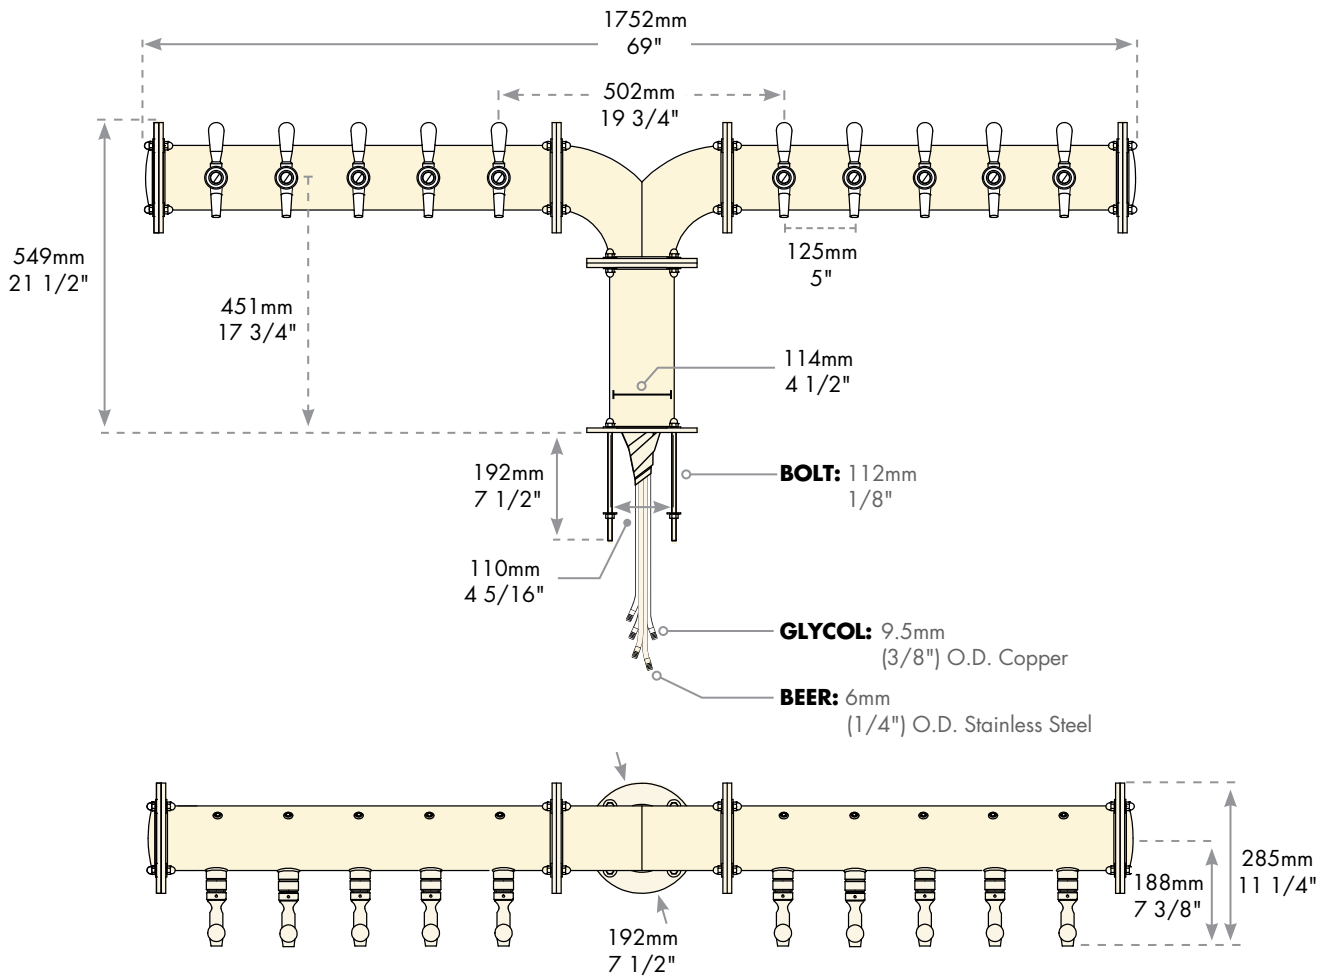

Chrome
BH-Y-10

Faucet knobs not included.

Specifications

Micro Matic reserves the right to change specifications without notice.

AUTOQUOTES

Part No.	Faucets	Finish	Dispense System	Shipping Weight	Box Dimensions
<input type="checkbox"/> BH-Y-10	10	Chrome	Glycol	TBD	TBD
				TBD	TBD

Dimensions

Copyright ©2010 Micro Matic USA, Inc. All Rights Reserved. 00897-D0910

www.micromatic.com

Toll Free: 1-(866) 327-4159

West	Central	Southeast	Northeast
19791 Bahama Street Northridge, CA 91324 Tel. (818) 701-9765 Fax. (818) 701-9844	10726 North Second Street Machesney Park, IL 61115 Tel. (815) 968-7557 Fax. (815) 968-0363	2364 Turbine Court Brooksville, FL 34604 Tel. (352) 799-6331 Fax. (352) 796-2429	4601 Saucon Creek Road Center Valley, PA 18034 Tel. (610) 625-4464 Fax. (610) 625-4466