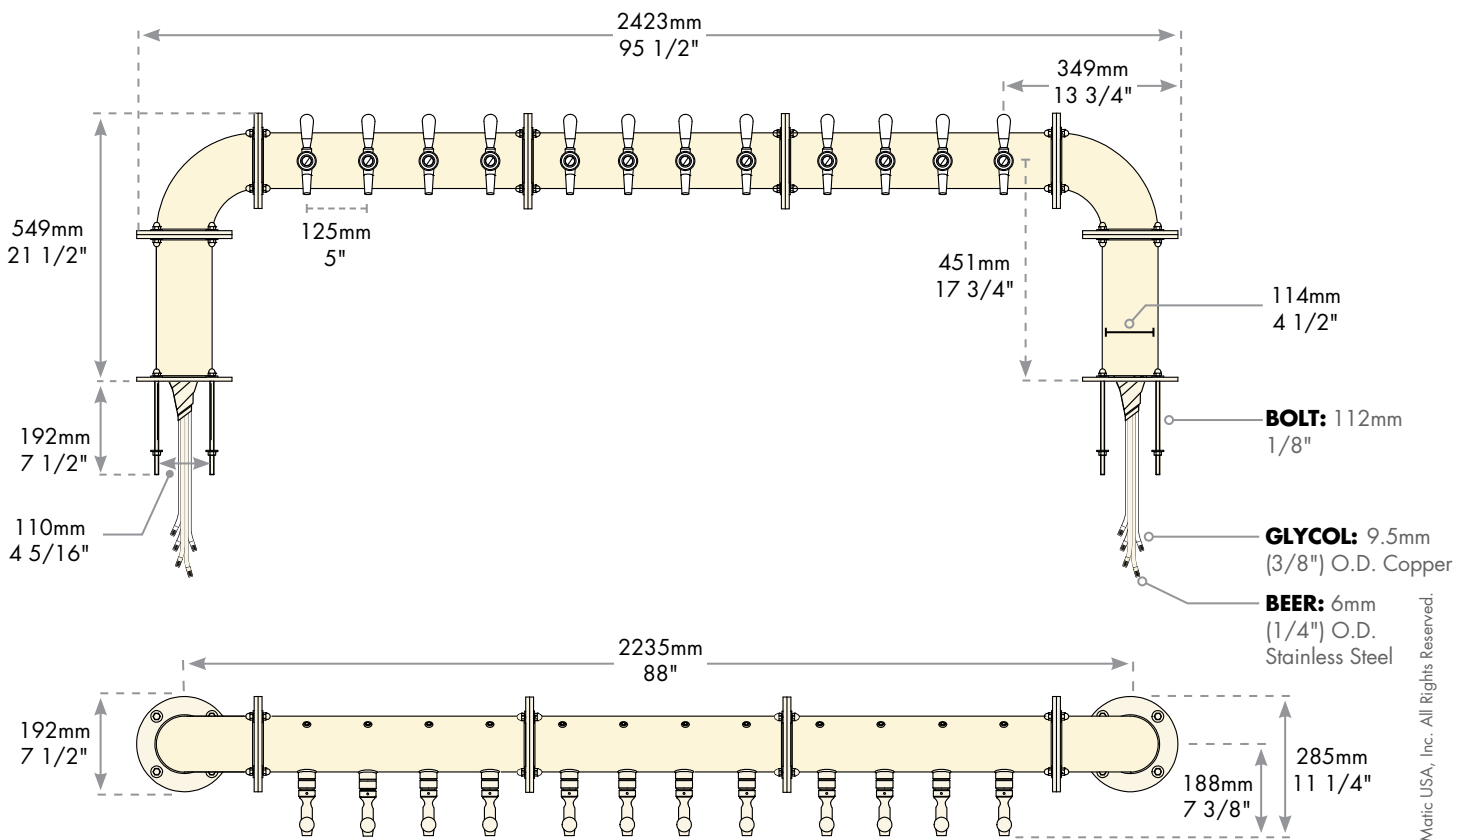

Faucet knobs not included.

Specifications

Micro Matic reserves the right to change specifications without notice.

AUTOQUOTES

Part No.	Faucets	Finish	Dispense System	Shipping Weight	Box Dimensions
BH-U-12	12	Chrome	Glycol	48 kg	Pallet
				104 lbs	Pallet

Dimensions

Copyright ©2010 Micro Matic USA, Inc. All Rights Reserved. 00892D1010

www.micromatic.com

Toll Free: 1-(866) 327-4159

West	Central	Southeast	Northeast
19791 Bahama Street Northridge, CA 91324 Tel. (818) 701-9765 Fax. (818) 701-9844	10726 North Second Street Machesney Park, IL 61115 Tel. (815) 968-7557 Fax. (815) 968-0363	2364 Turbine Court Brooksville, FL 34604 Tel. (352) 799-6331 Fax. (352) 796-2429	4601 Saucon Creek Road Center Valley, PA 18034 Tel. (610) 625-4464 Fax. (610) 625-4466