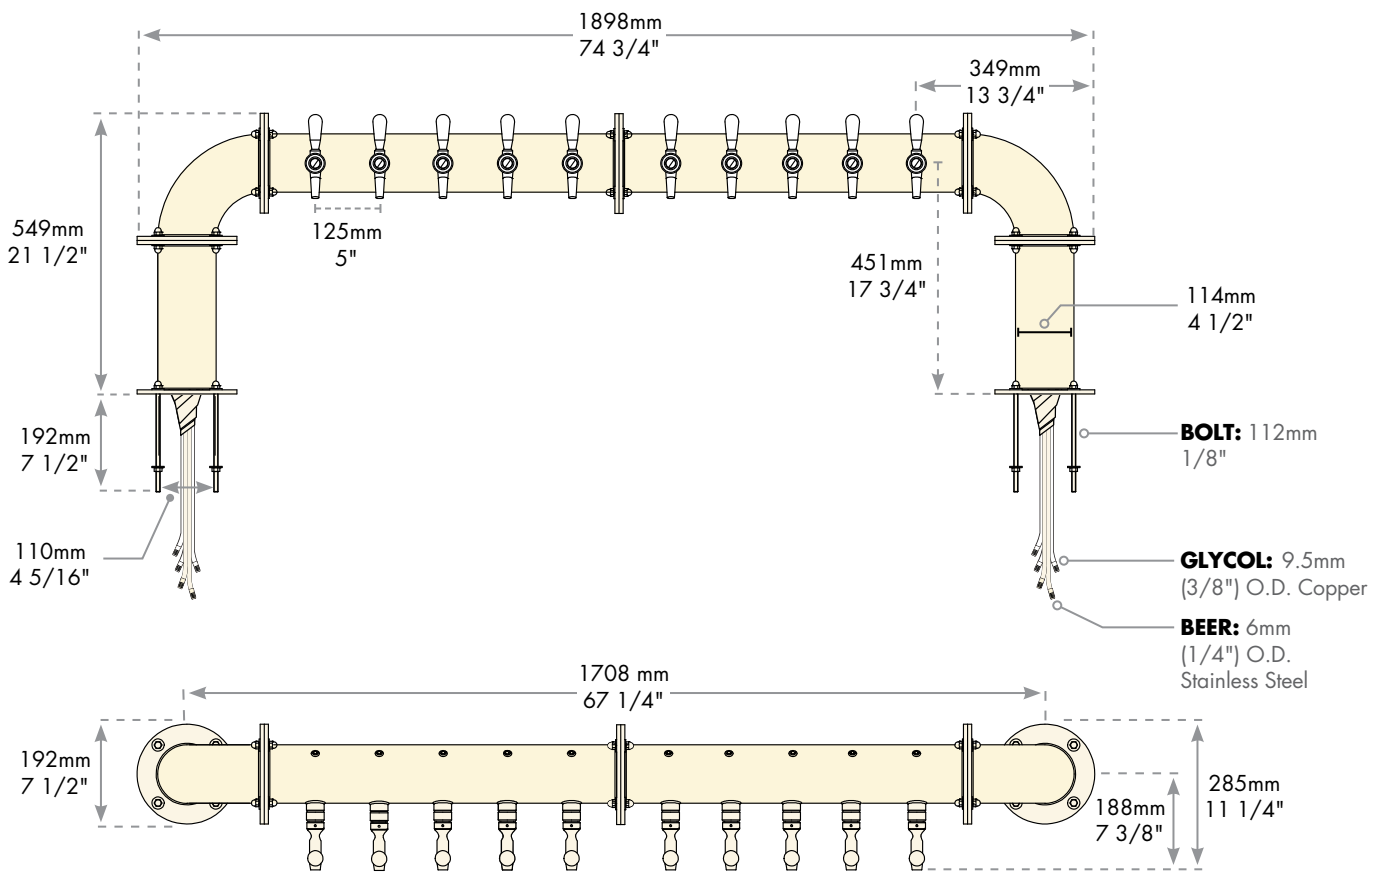

Chrome
BH-U-10

Faucet knobs not included.

Specifications

Micro Matic reserves the right to change specifications without notice.

AUTOQUOTES

Part No.	Faucets	Finish	Dispense System	Shipping Weight	Box Dimensions
<input type="checkbox"/> BH-U-10	10	Chrome	Glycol	44 kg	Pallet
				96 lbs	Pallet

Dimensions

Copyright ©2010 Micro Matic USA, Inc. All Rights Reserved. 00891-D1010

www.micromatic.com

Toll Free: 1-(866) 327-4159

West	Central	Southeast	Northeast
19791 Bahama Street Northridge, CA 91324 Tel. (818) 701-9765 Fax. (818) 701-9844	10726 North Second Street Machesney Park, IL 61115 Tel. (815) 968-7557 Fax. (815) 968-0363	2364 Turbine Court Brooksville, FL 34604 Tel. (352) 799-6331 Fax. (352) 796-2429	4601 Saucon Creek Road Center Valley, PA 18034 Tel. (610) 625-4464 Fax. (610) 625-4466