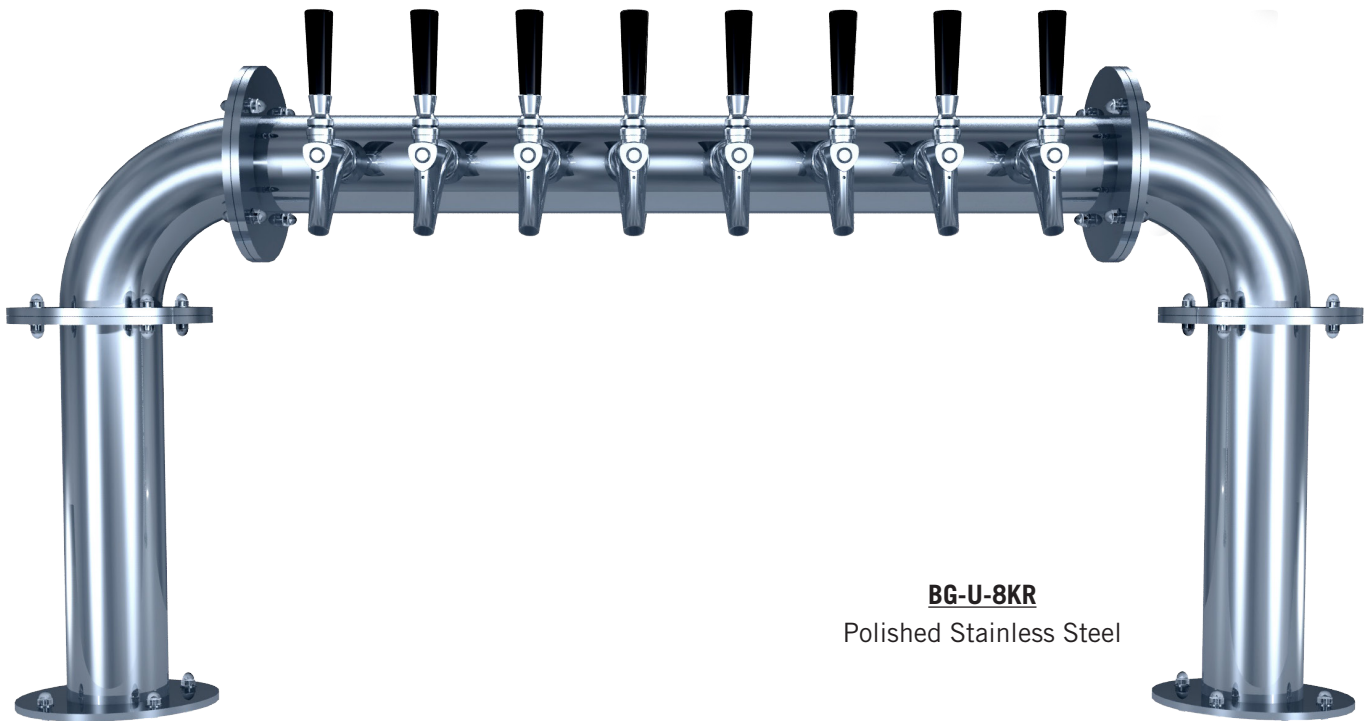

# DRAFT TOWER

## BIERGARTEN U - 8 FAUCET

- Brewery pipe style (3" diameter)
- U.S. manufactured
- Durable polished stainless steel finish provides years of service
- All stainless steel contact with the beer for the ultimate in draft purity

**BG-U-8KR**  
Polished Stainless Steel

Faucet knobs not included.

 Certified by the National Sanitation Foundation

 The integrated Kool-Rite module provides optimum cooling at the point of dispense. The module construction makes the installation process as simple as PLUG "N" POUR.