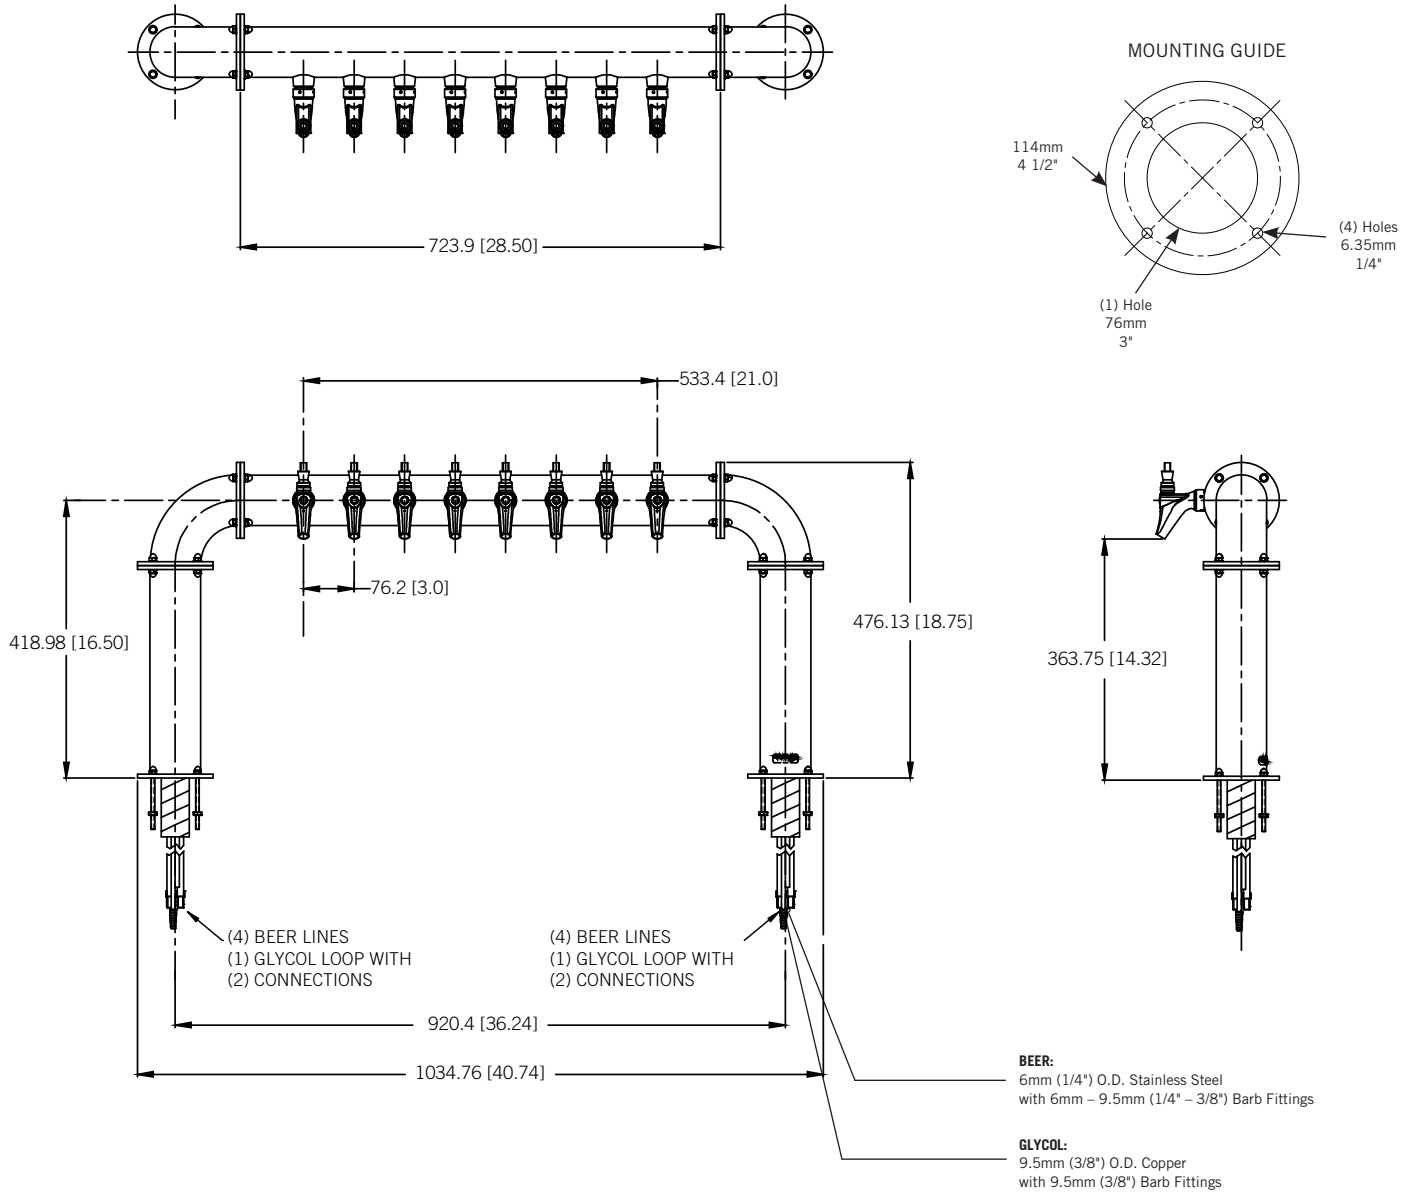

Part No.	Faucets	Finish	Dispense System	Shipping Weight
BG-U-8KR	8	Polished S/S	Kool-Rite (Glycol)	TBD

Dimensions

MICRO MATIC
Toll-Free: 1-866-327-4159
www.micromatic.com

West
19791 Bahama St.
Northridge, CA 91324
Tel. (818) 701-9765
Fax. (818) 701-9844

Central
10726 North Second St.
Machesney Park, IL 61115
Tel. (815) 968-7557
Fax. (815) 968-0363

Southeast
15111 Dispense Ln.
Brooksville, FL 34604
Tel. (352) 799-6331
Fax. (352) 796-2429

Northeast
4601 Saucon Creek Rd.
Center Valley, PA 18034
Tel. (610) 625-4464
Fax. (610) 625-4466