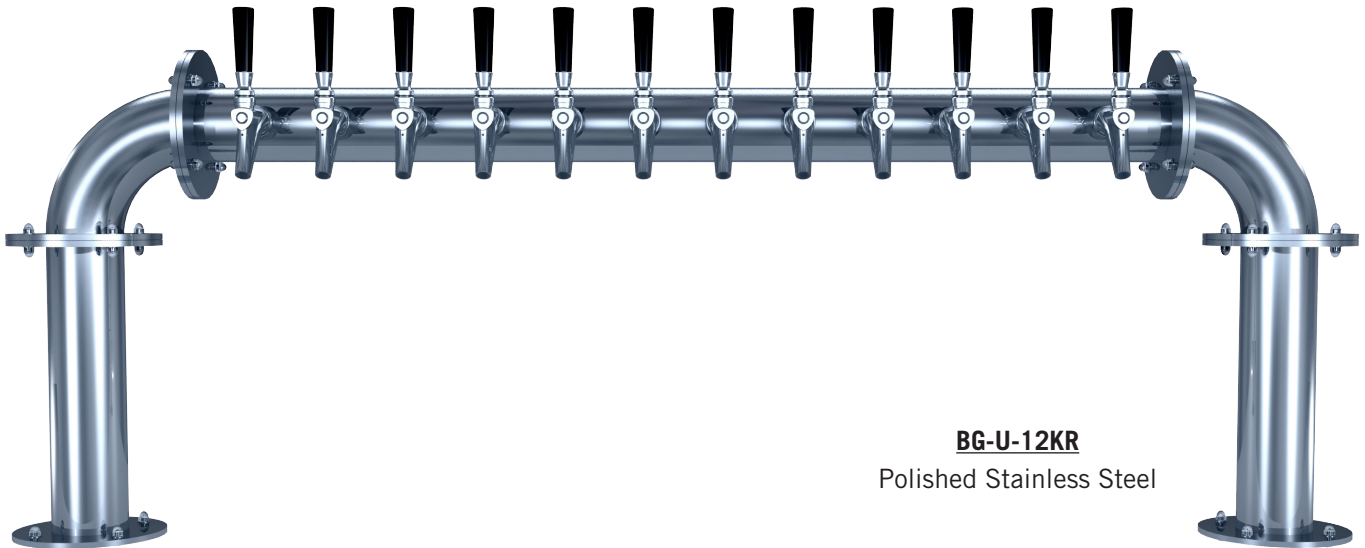

# DRAFT TOWER

## BIERGARTEN U - 12 FAUCET

- Brewery pipe style (3" diameter)
- U.S. manufactured
- Durable polished stainless steel finish provides years of service
- All stainless steel contact with the beer for the ultimate in draft purity

**BG-U-12KR**  
Polished Stainless Steel

Faucet knobs not included.

 Certified by the National Sanitation Foundation

 The integrated Kool-Rite module provides optimum cooling at the point of dispense. The module construction makes the installation process as simple as PLUG "N" POUR.