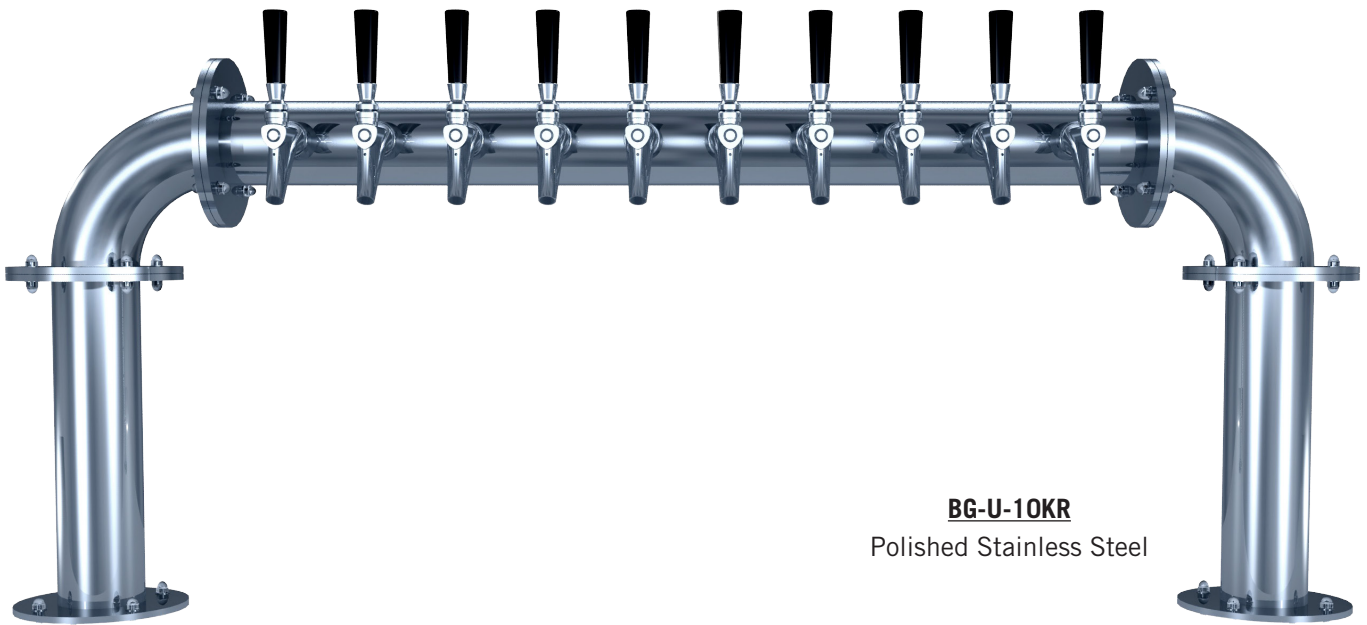

DRAFT TOWER

BIERGARTEN U - 10 FAUCET

- Brewery pipe style (3" diameter)
- U.S. manufactured
- Durable polished stainless steel finish provides years of service
- All stainless steel contact with the beer for the ultimate in draft purity

BG-U-10KR
Polished Stainless Steel

Faucet knobs not included.

 Certified by the National Sanitation Foundation

 The integrated Kool-Rite module provides optimum cooling at the point of dispense. The module construction makes the installation process as simple as PLUG "N" POUR.