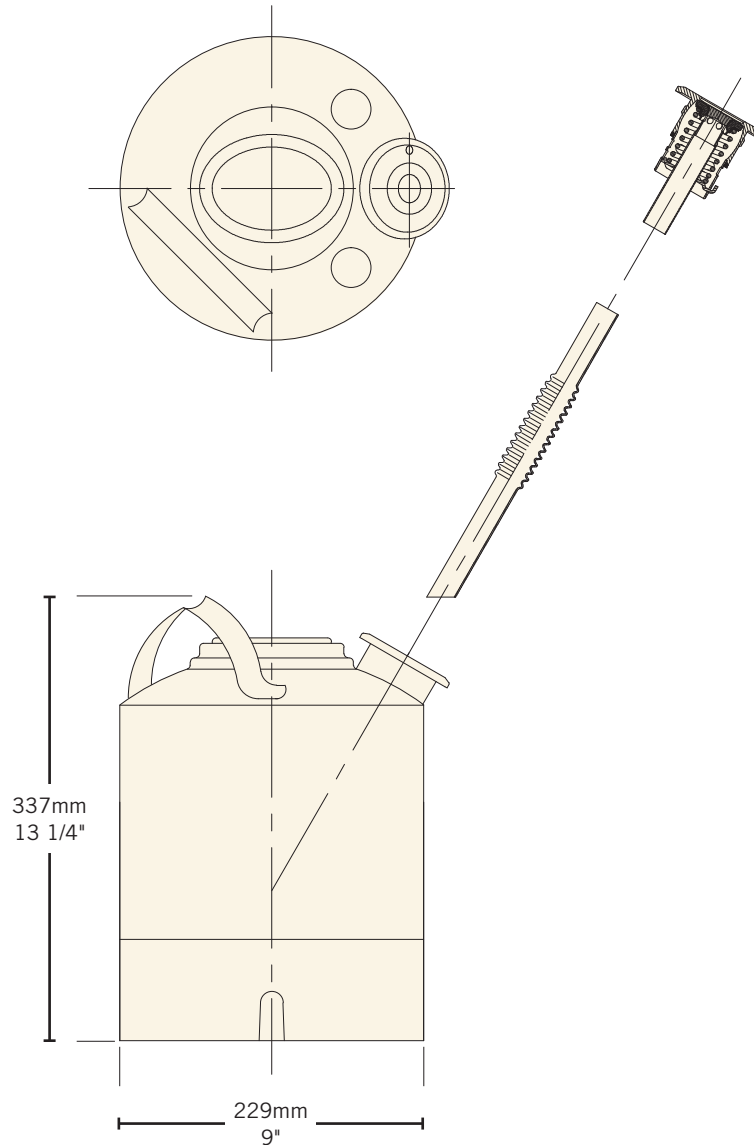

Part No.	Capacity	Material	Downtube	Valve	Shipping Weight	Box Dimensions
B-9	9L	Polished Stainless Steel	HDPE	"A" System	TBD	TBD

Dimensions

MICRO MATIC
Toll-Free: 1-866-327-4159
www.micromatic.com

West
19791 Bahama St.
Northridge, CA 91324
Tel. (818) 701-9765
Fax. (818) 701-9844

Central
10726 North Second St.
Machesney Park, IL 61115
Tel. (815) 968-7557
Fax. (815) 968-0363

Southeast
2364 Simon Ct.
Brooksville, FL 34604
Tel. (352) 799-6331
Fax. (352) 796-2429

Northeast
4601 Saucon Creek Rd.
Center Valley, PA 18034
Tel. (610) 625-4464
Fax. (610) 625-4466