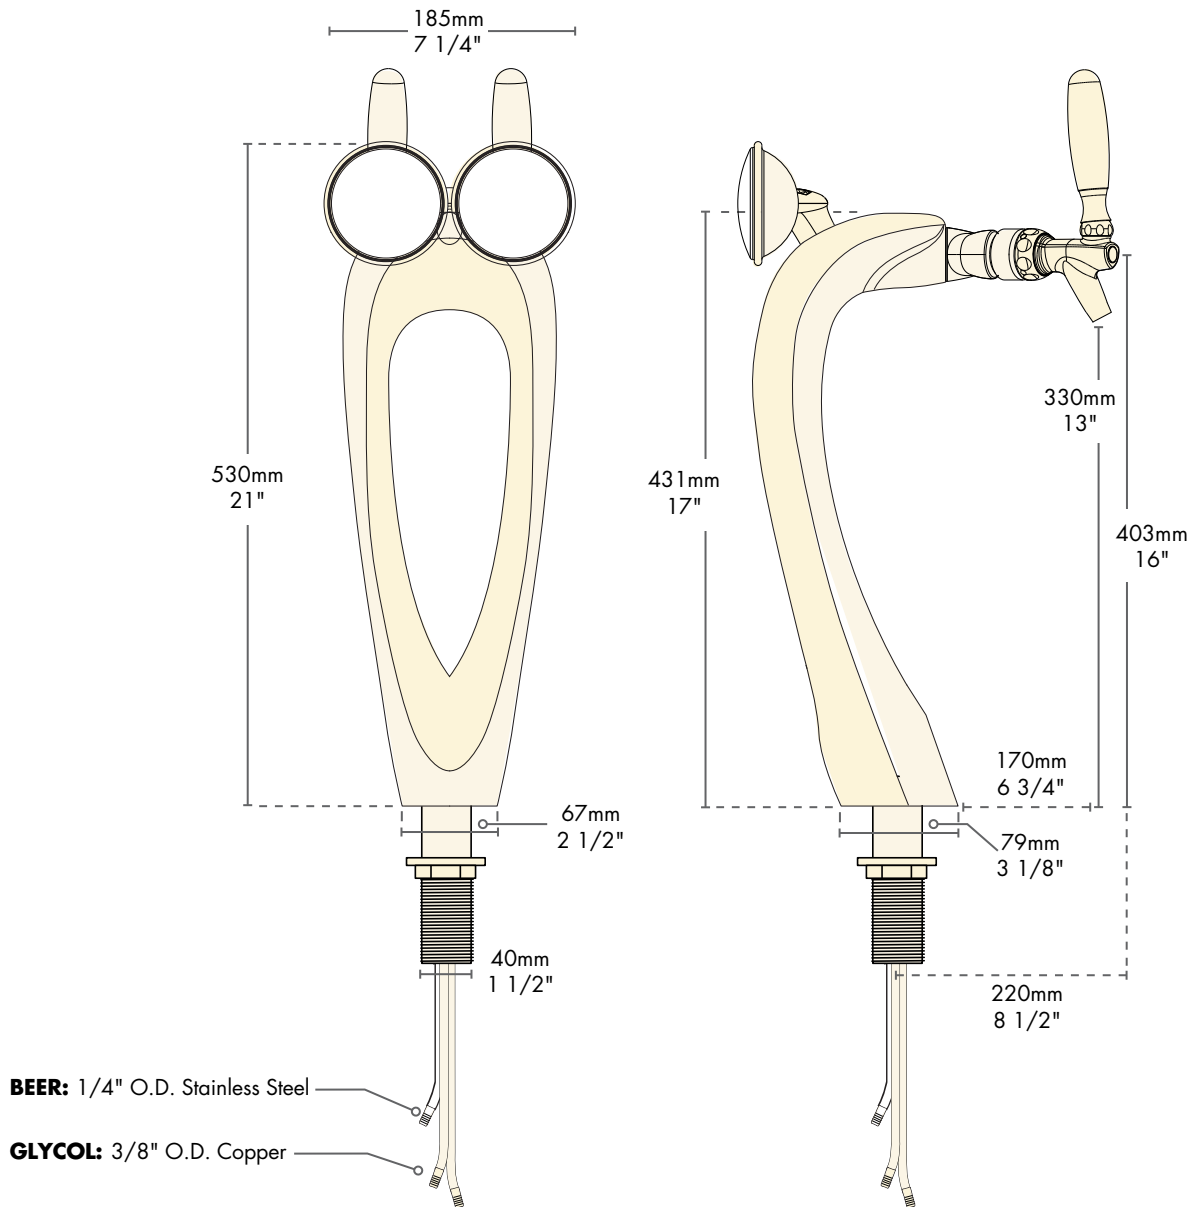

- Modern sculpture with sensuous elegance for the bar top.
- Available in either frost-free exterior or ice frosted exterior.
- The draft tower is a marketing tool, not just a bar fixture.
- All stainless steel contact with the beer for the ultimate in draft purity.

Chrome
9502-C

Faucet knobs not included.

S Stainless Steel
beer contact for the pure taste
of fresh draft beer.

Specifications

Micro Matic reserves the right to change specifications without notice.

AUTOQUOTES

Part No.	Faucets	Finish	Dispense System	Shipping Weight	Box Dimensions
☐ 9502-C (No Ice)	2	Chrome	Glycol	TBD	TBD
				TBD	TBD
☐ 9502-C-F (Ice Frosted)	2	Chrome	Glycol	TBD	TBD
				TBD	TBD
☐ 9502-C-M (No Ice, Medallion)	2	Chrome	Glycol	TBD	TBD
				TBD	TBD

Dimensions

Copyright ©2012 Micro Matic USA, Inc. All Rights Reserved.

01202D0312

www.micromatic.com

Toll Free: 1-(866) 327-4159

West	Central	Southeast	Northeast
19791 Bahama Street Northridge, CA 91324 Tel. (818) 701-9765 Fax. (818) 701-9844	10726 North Second Street Machesney Park, IL 61115 Tel. (815) 968-7557 Fax. (815) 968-0363	2364 Simon Court Brooksville, FL 34604 Tel. (352) 799-6331 Fax. (352) 796-2429	4601 Saucon Creek Road Center Valley, PA 18034 Tel. (610) 625-4464 Fax. (610) 625-4466