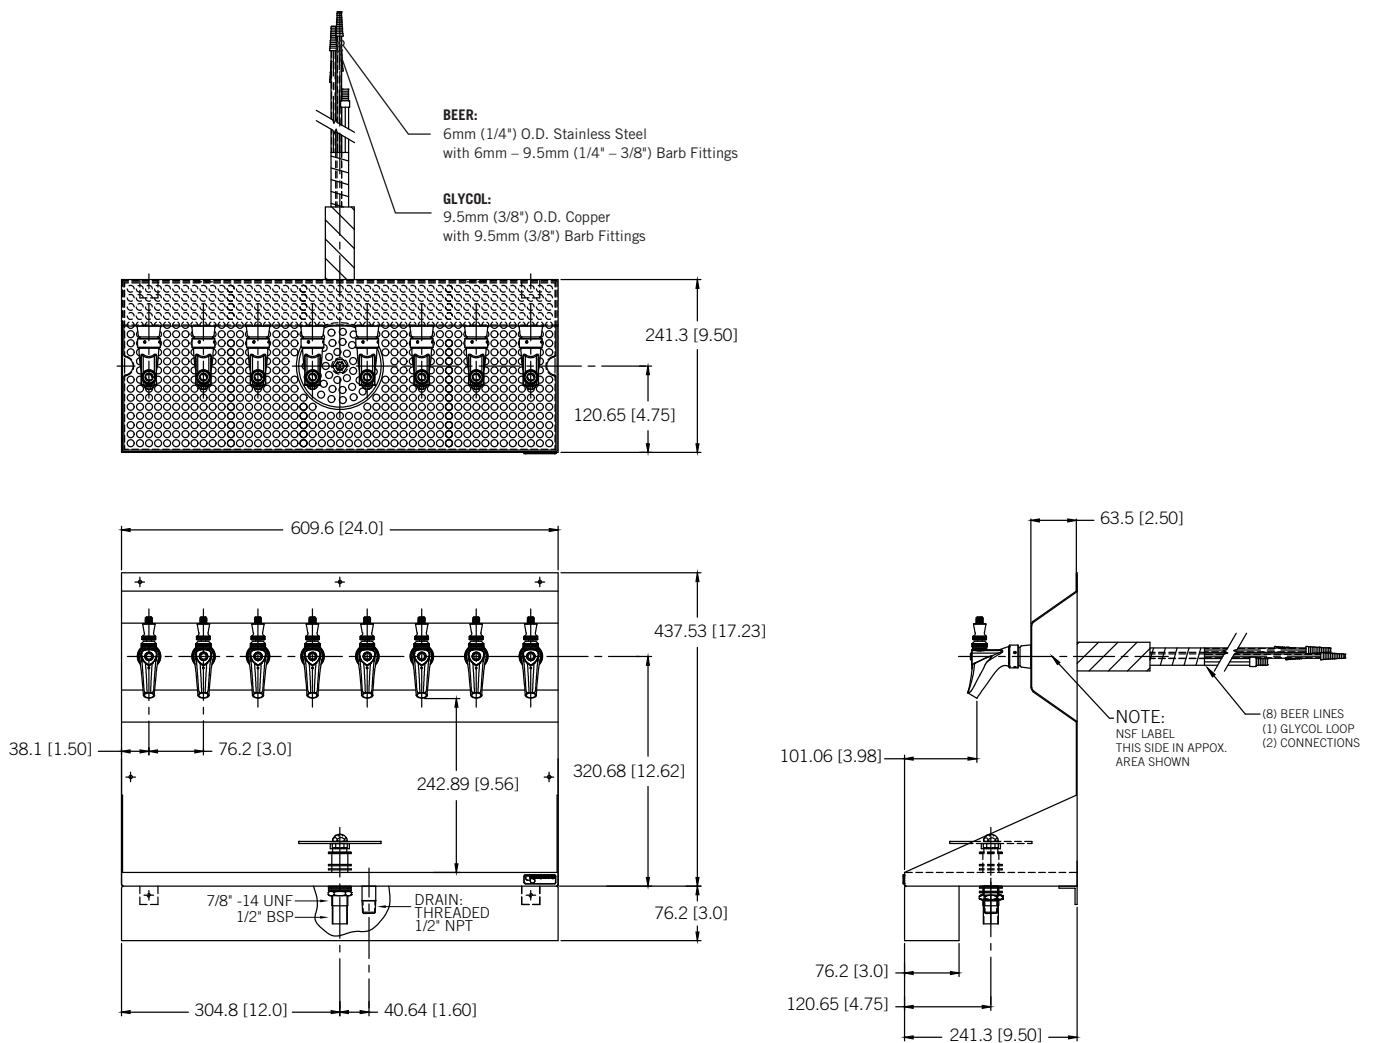

Part No.	Faucets	Finish	Dispense System	Shipping Weight
KRONOS-8SSKRGR	8	Brushed Stainless Steel	Kool-Rite™ (Glycol)	23 kg 51 lbs

Rinser Water Inlet Installation

- Always check local plumbing codes first.
- Install in-line water regulator set at 15 PSI from the street water supply.
- Install a shutoff on the rinsing water supply.

NOTE: It is recommended a licensed plumber connect the glass rinser to the water supply line. Always use an in-line shut-off and water pressure regulator. Micro Matic shall not be held liable for damage caused by improper installation.

Dimensions

MICRO MATIC
Toll-Free: 1-866-327-4159
www.micromatic.com

West
19791 Bahama St.
Northridge, CA 91324
Tel. (818) 701-9765
Fax. (818) 701-9844

Central
10726 North Second St.
Machesney Park, IL 61115
Tel. (815) 968-7557
Fax. (815) 968-0363

Southeast
15111 Dispense Ln.
Brooksville, FL 34604
Tel. (352) 799-6331
Fax. (352) 796-2429

Northeast
4601 Saucon Creek Rd.
Center Valley, PA 18034
Tel. (610) 625-4464
Fax. (610) 625-4466