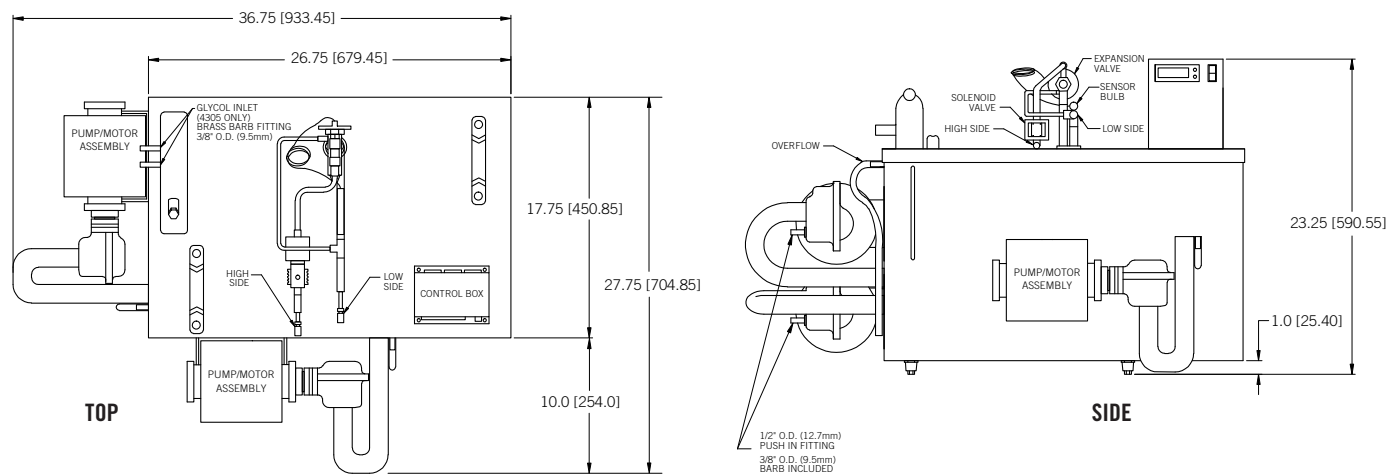

*Two circuits – one for the condensing unit and one for the bath.

Dimensions

REMOTE CONDENSING UNIT

Remote Power Packs must be installed by a qualified refrigeration technician, copper line set, drier, sight glass and refrigerant must be provided by installer. The condensing unit needs to be hard wired and the bath has a cord and plug.

Maximum distance from bath to compressor is 50 ft.

DIMENSIONS IN INCHES			
L	W	H	CH
24.0	19.4	16.2	15.6

GLYCOL BATH, PUMPS & MOTORS

 **MICRO MATIC**
Toll-Free: 1-866-327-4159
www.micromatic.com

West
19791 Bahama St.
Northridge, CA 91324
Tel. (818) 701-9765
Fax. (818) 701-9844