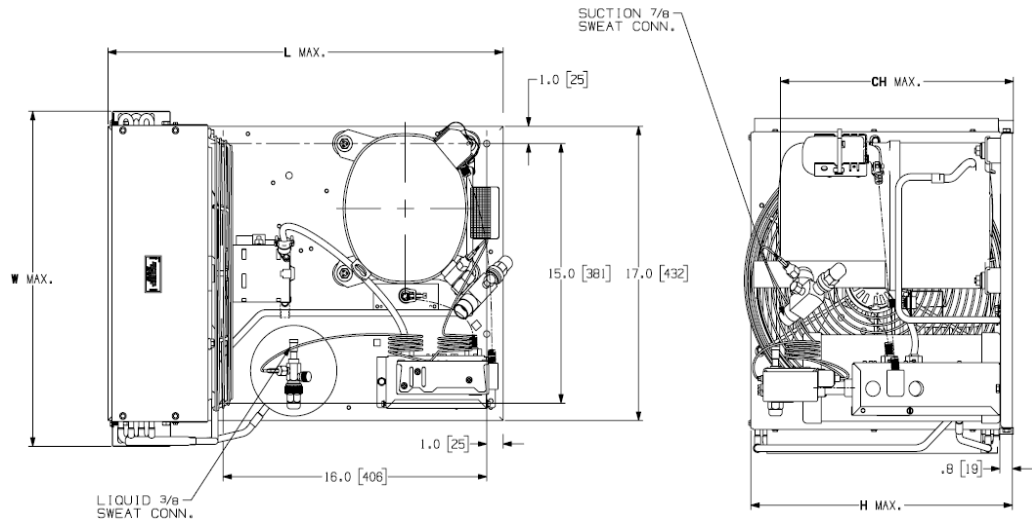

*Two circuits – one for the condensing unit and one for the bath.

Dimensions

REMOTE CONDENSING UNIT

Remote Power Packs must be installed by a qualified refrigeration technician, copper line set, drier, sight glass and refrigerant must be provided by installer. The condensing unit needs to be hard wired and the bath has a cord and plug.

Maximum distance from bath to compressor is 50 ft.

DIMENSIONS IN INCHES			
L	W	H	CH
24.0	19.4	16.2	15.6

GLYCOL BATH, PUMPS & MOTORS

 **MICRO MATIC**
Toll-Free: 1-866-327-4159
www.micromatic.com

West
19791 Bahama St.
Northridge, CA 91324
Tel. (818) 701-9765
Fax. (818) 701-9844