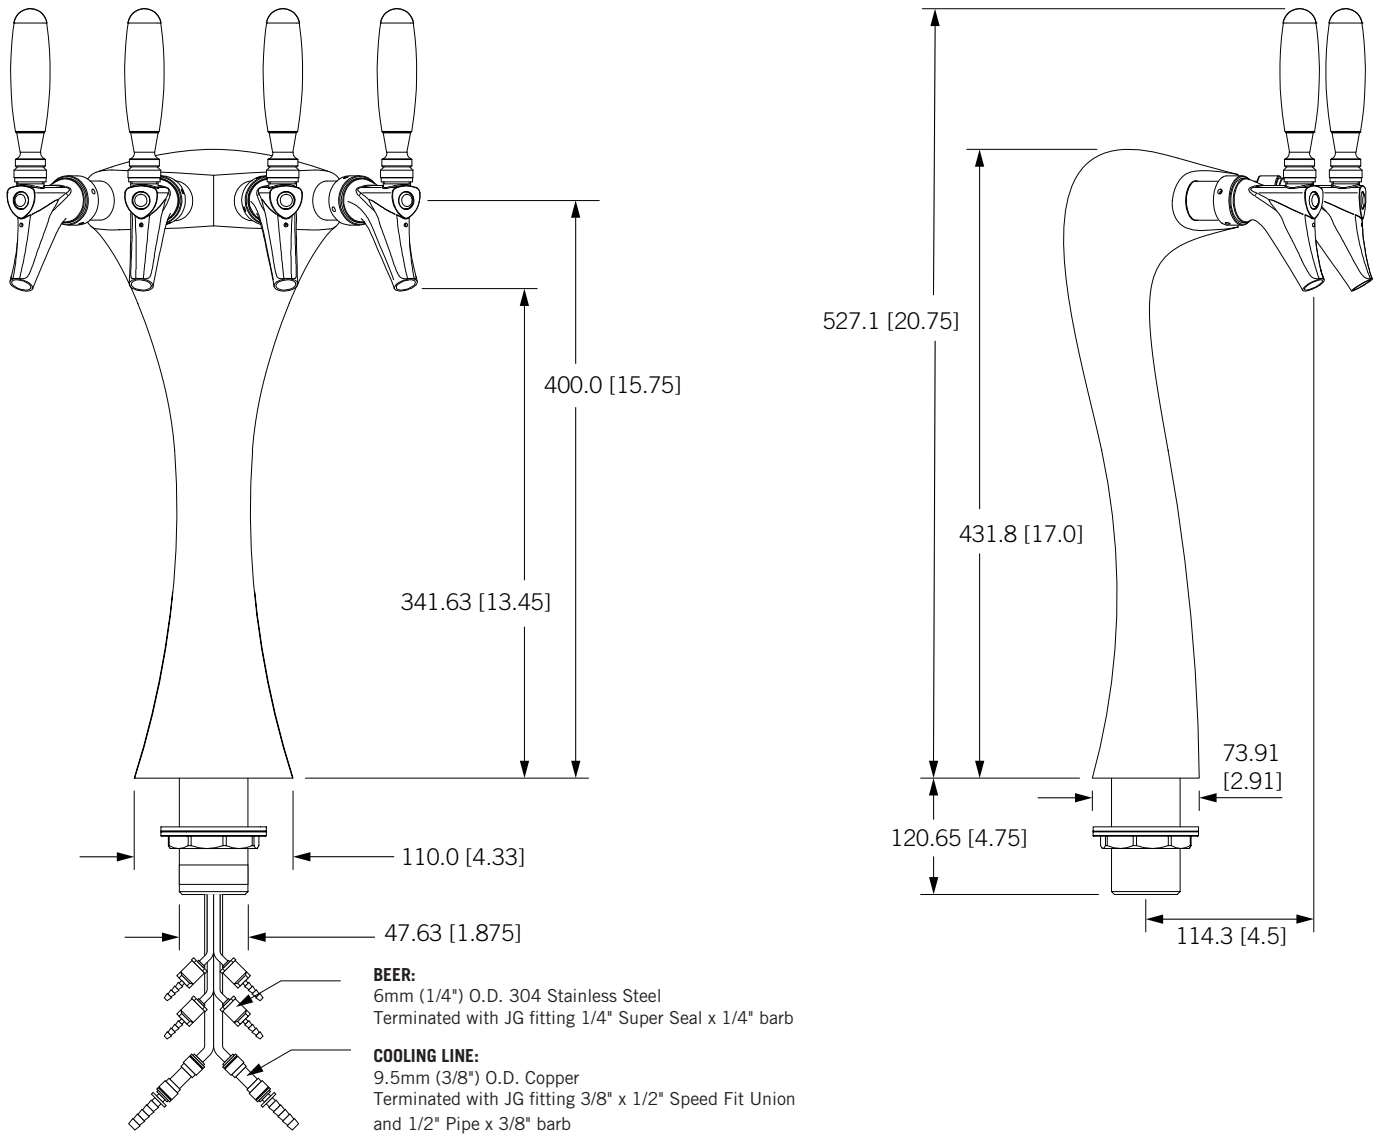

Part No.	Faucets	Finish	Dispense System	Shipping Weight
☐ A-G5-4-C-G	4	Chrome	Glycol Cooled	TBD
				TBD

Medallion Version Available: A-G5-4-C-G-M*

Dimensions

MICRO MATIC
Toll-Free: 1-866-327-4159
www.micromatic.com

West
19791 Bahama St.
Northridge, CA 91324
Tel. (818) 701-9765
Fax. (818) 701-9844

Central
10726 North Second St.
Machesney Park, IL 61115
Tel. (815) 968-7557
Fax. (815) 968-0363

Southeast
15111 Dispense Ln.
Brooksville, FL 34604
Tel. (352) 799-6331
Fax. (352) 796-2429

Northeast
4601 Saucon Creek Rd.
Center Valley, PA 18034
Tel. (610) 625-4464
Fax. (610) 625-4466