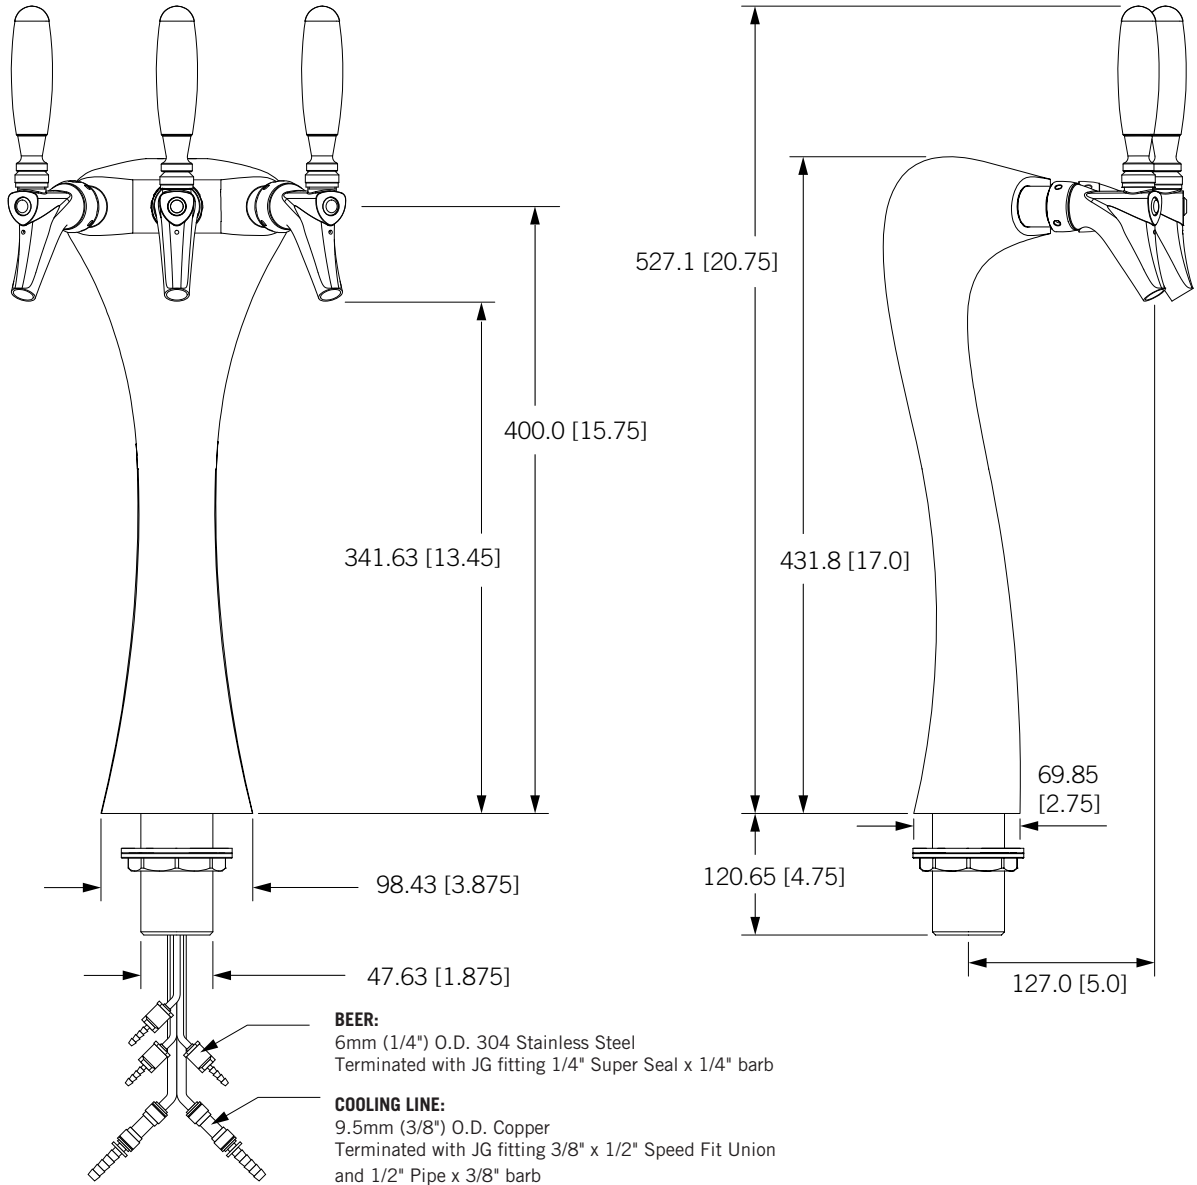

- Elegant curves and flowing lines rise from the bar top.
- All stainless steel product contact.
- Available in either glycol cooled or air cooled.

A-G5-3-C-A

Chrome (Air Cooled)

A-G5-3-C-G

Chrome (Glycol Cooled)

Medallion Version Available: **A-G5-3-C-G-M***

Faucet knobs not included.

Part No.	Faucets	Finish	Dispense System	Shipping Weight
<input type="checkbox"/> A-G5-3-C-A	3	Chrome	Air Cooled	TBD
				TBD
<input type="checkbox"/> A-G5-3-C-G	3	Chrome	Glycol Cooled	TBD
				TBD

Medallion Version Available: A-G5-3-C-G-M*

Dimensions

 **MICRO MATIC**
Toll-Free: 1-866-327-4159
www.micromatic.com

West
19791 Bahama St.
Northridge, CA 91324
Tel. (818) 701-9765
Fax. (818) 701-9844

Central
10726 North Second St.
Machesney Park, IL 61115
Tel. (815) 968-7557
Fax. (815) 968-0363