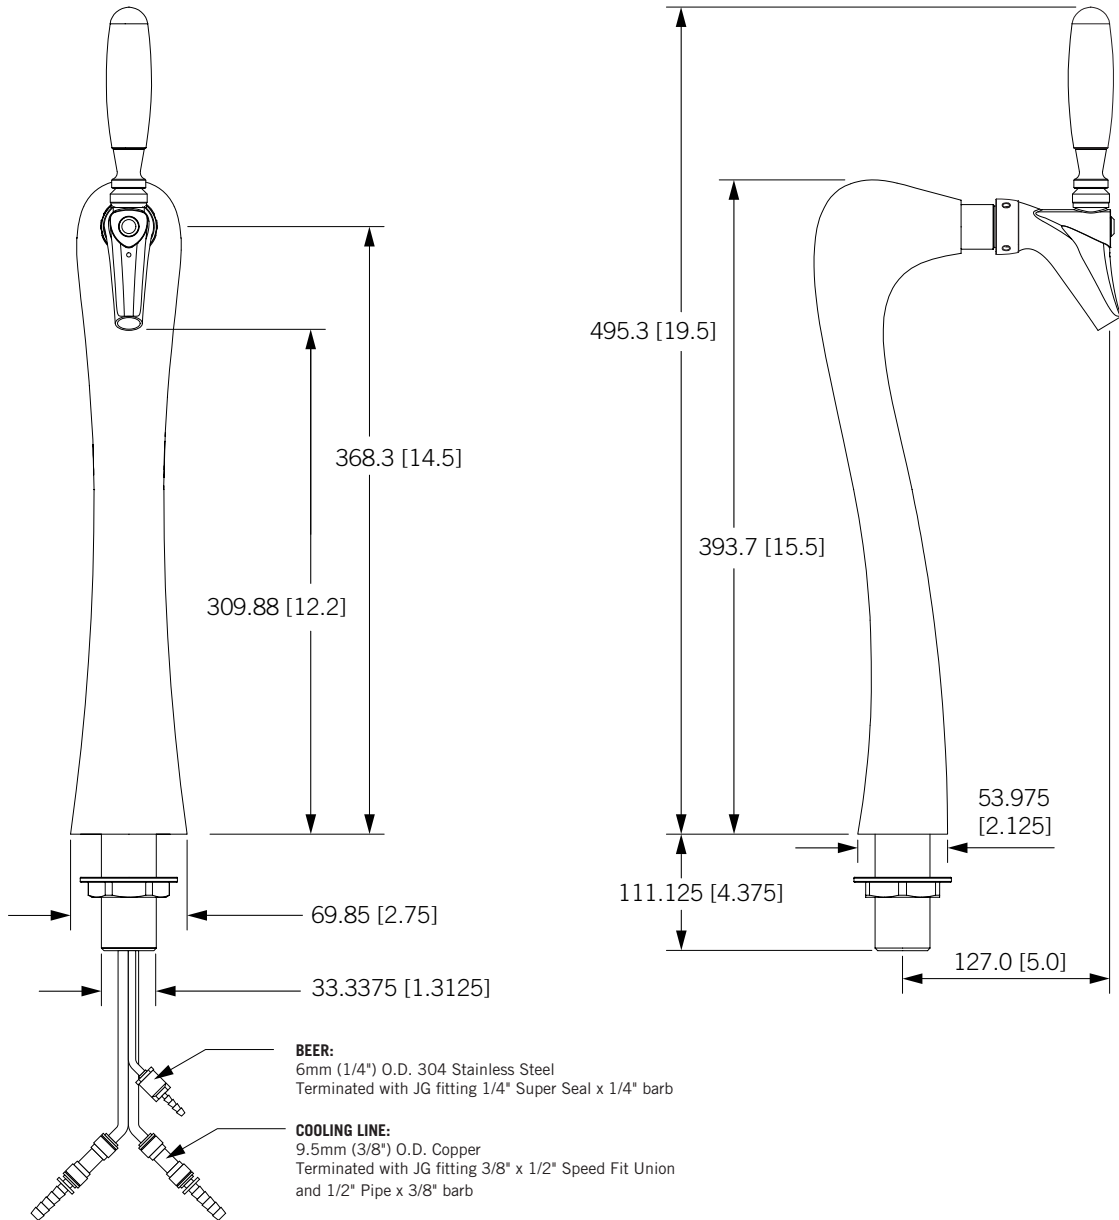

Part No.	Faucets	Finish	Dispense System	Shipping Weight
☐ A-G5-1-C-A	1	Chrome	Air Cooled	TBD
☐ A-G5-1-C-G	1	Chrome	Glycol Cooled	TBD

Medallion Version Available: A-G5-1-C-G-M*

Dimensions

MICRO MATIC
Toll-Free: 1-866-327-4159
www.micromatic.com

West
19791 Bahama St.
Northridge, CA 91324
Tel. (818) 701-9765
Fax. (818) 701-9844

Central
10726 North Second St.
Machesney Park, IL 61115
Tel. (815) 968-7557
Fax. (815) 968-0363

Southeast
15111 Dispense Ln.
Brooksville, FL 34604
Tel. (352) 799-6331
Fax. (352) 796-2429

Northeast
4601 Saucon Creek Rd.
Center Valley, PA 18034
Tel. (610) 625-4464
Fax. (610) 625-4466