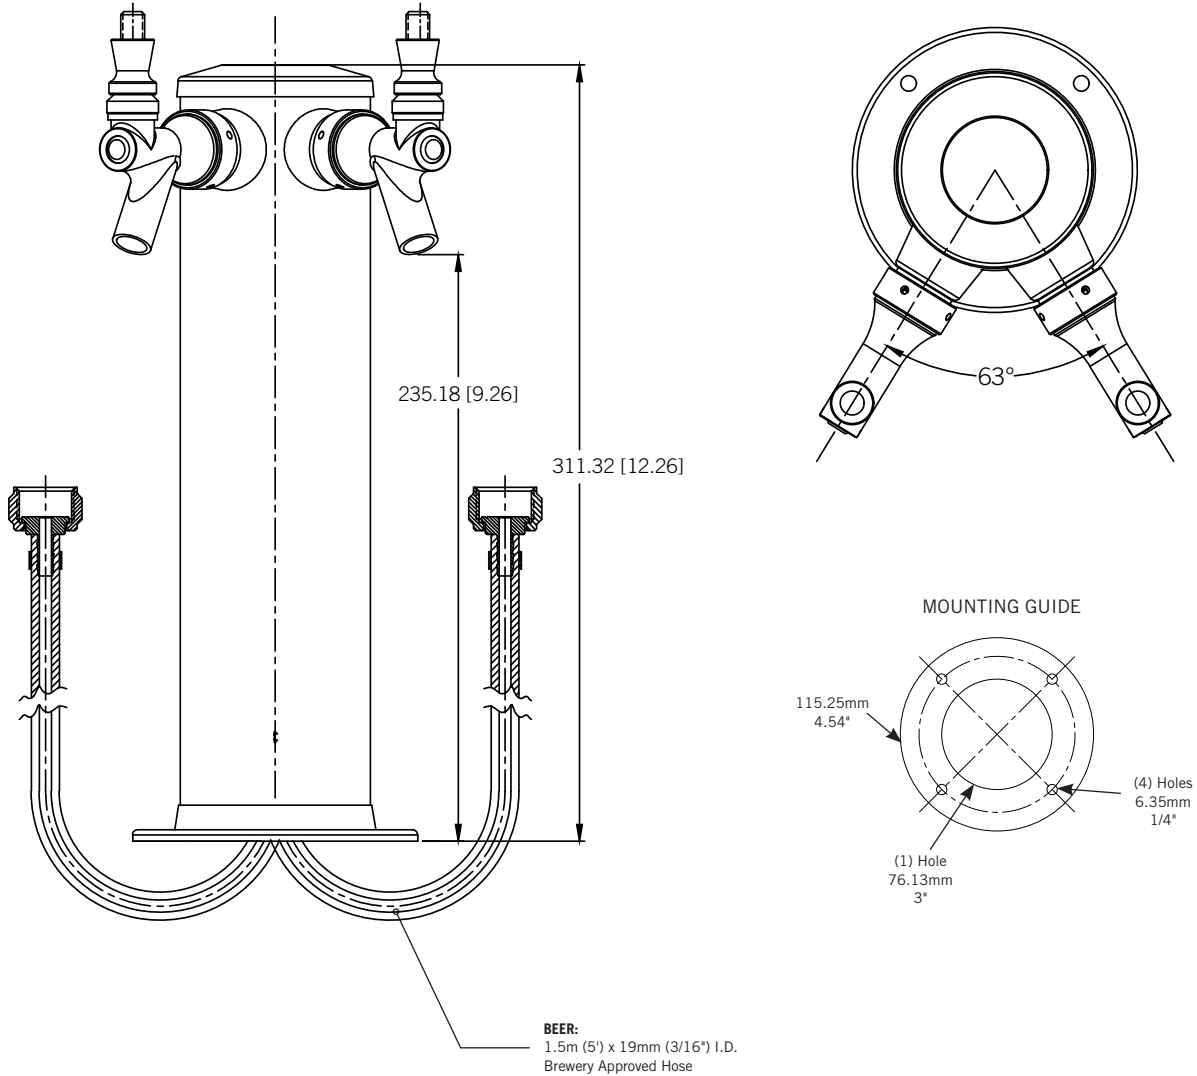

DRAFT TOWER

SINGLE 3" COLUMN - 2 FAUCET

- Sleek column with contemporary styling
- SpinStop™ shanks, will not loosen, reduce service calls
- Mirror-like polished stainless steel or PVD brass exterior
- Exterior finish will provide years of durable service

D4743DT

Polished Stainless Steel

D4743DT-PVD

PVD Brass

Faucet knobs not included.

 Certified by the National Sanitation Foundation

www.micromatic.com • 1 (866) 327-4159

AIR COOLED 3" COLUMN - 2 FAUCET

Job Number: _____ Location: _____

Part No.	Faucets	Dispense System	Finish	Shipping Weight
 D4743DT	2	Air Cooled	Polished Stainless Steel	TBD
 D4743DT-PVD	2	Air Cooled	PVD Brass	TBD

Dimensions

 **MICRO MATIC**
Toll-Free: 1-866-327-4159
www.micromatic.com