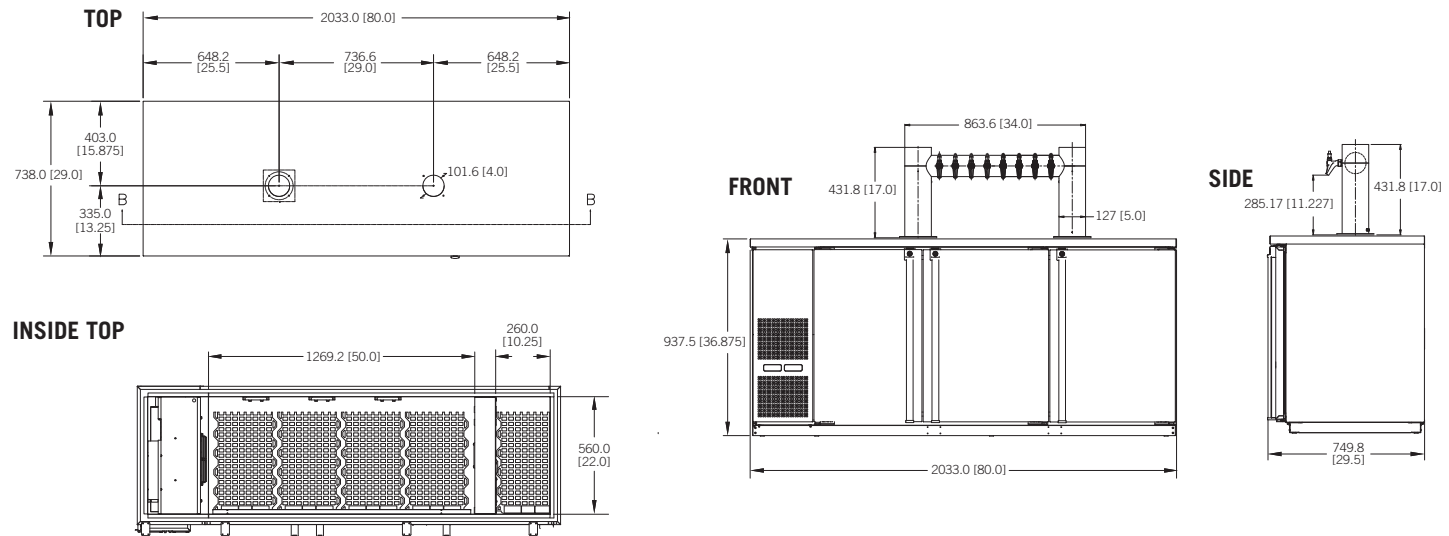

Part No.	Exterior Finish	Faucets	Doors	Door Type	Shipping Weight
☐ MBB78BC-E-A	Black	8	3	Solid	184 kg
					407 lb

Operating Performance

Keg Capacity - Cold Side	10 1/6 slim barrels	Running Amps	6.5
Keg Capacity - Warm Side	2 1/6 slim barrels	Voltage	115/60/1
Color-coded Digital Thermostats	2 (Blue LED-Whites & Red LED-Reds)	Plug Type	NEMA-5-15P
Temperature Range - Cold Side	32-70° F (0 - 21.1° C)	Cord Length	8'
Temperature Range - Warm Side	40-70° F (4.4 - 21.1° C)	Refrigerant	R-134a
Approval	ETL Listed, Energy Star	Charge oz	9.8
Condensor HP	1/3		

Exterior	18 gauge stainless steel top, 22 gauge solid doors, 24 gauge steel front, sides and back, black vinyl
Interior	20 gauge stainless steel floor and walls
Ventilation	Front ventilated
Plumbing	Automatic condensate evaporator, no drain connection required. Evaporator condensate has been plumbed to a condensate pan located in the compressor housing
Insulation	Foamed-in-place using high density, CFC-free polyurethane; 2" top, walls and floor
Accessories	Castors or 6" fixed legs (order separately)

Dimensions

Installation Note: This tower has 7" diameter flanges and requires new mounting holes be drilled.

Toll-Free: 1-866-327-4159
www.micromatic.com

West
19791 Bahama St.
Northridge, CA 91324
Tel. (818) 701-9765
Fax. (818) 701-9844

Central
10726 North Second St.
Machesney Park, IL 61115
Tel. (815) 968-7557
Fax. (815) 968-0363

Southeast
15111 Dispense Ln.
Brooksville, FL 34604
Tel. (352) 799-6331
Fax. (352) 796-2429

Northeast
4601 Saucon Creek Rd.
Center Valley, PA 18034
Tel. (610) 625-4464
Fax. (610) 625-4466