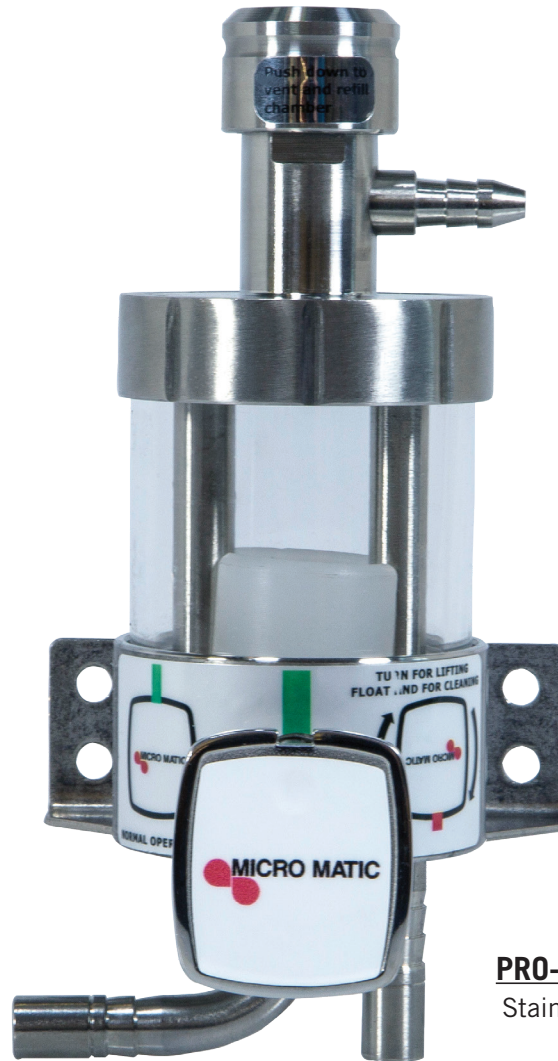

PRO-MAX (FOB DETECTOR)

STAINLESS STEEL

- New Generation PRO-MAX FOB (Foam On Beer) Detector.
- Eliminate foam and wasted beer when a keg is emptied.
- Replace the keg, reset the FOB, and beer is flowing again.
- Stainless steel contact with the beer for the ultimate in draft purity.

PRO-MAX-MM
Stainless Steel

NSF PENDING

www.micromatic.com • 1 (866) 327-4159

PRO-MAX-MM STAINLESS STEEL

Job Number: _____ Location: _____

Part No.	Description	Shipping Weight
<input type="checkbox"/> PRO-MAX-MM	PRO-MAX™ FOB (Foam On Beer) Detector, Stainless Steel	2 kg
		4 lbs

Dimensions