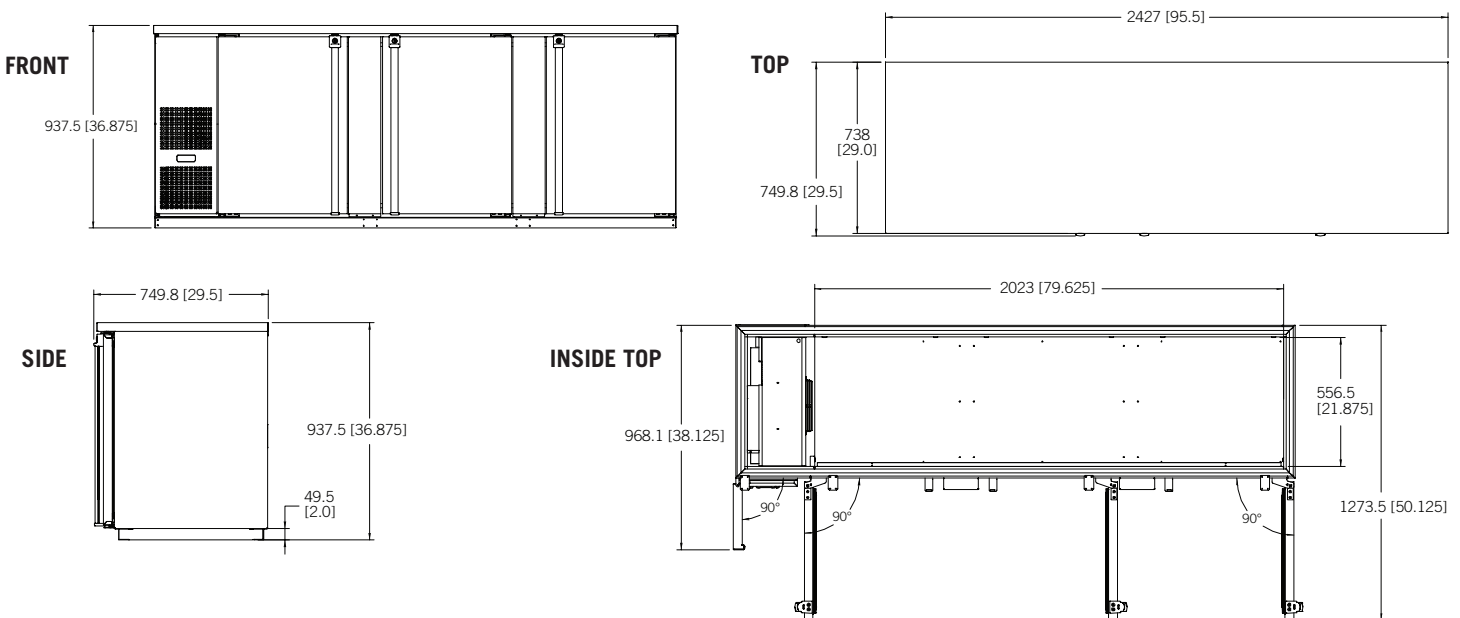

Part No.	Door Type	Door Type	Finish	Doors	Shipping Weight	
☐ MBB94-E	Solid	MBB94G-E	Glass	Black	3	184 kg 406 lb
☐ MBB94S-E	Solid	MBB94GS-E	Glass	Stainless Steel	3	184 kg 406 lb

Operating Performance

Keg Capacity of 1/2 Kegs	5	Running Amps	6.5
Cubic Feet (liters)	39.2 (1112)	Voltage	115/60/1
Shelves, Flat - Included	2	Plug Type	NEMA-5-15P
Shelves, Dividers - Included	4	Cord Length	8'
Cans 12 oz (355ml)	1092	Refrigerant	R-134a
Approval	ETL Listed, Energy Star	Charge oz	9.8
Condenser HP	1/3		

Exterior	All Models: 18 gauge 201 grade stainless steel (s/s) top, 22 gauge solid doors, 24 gauge steel front, sides and back. Black Models: Front, sides, back and doors black vinyl over steel. S/S Models: Front, sides, back and doors are s/s.
Interior	20 gauge stainless steel floor and walls, rugged false floor, reinforced frame
Ventilation	Front breathing for cooling and exhaust
Plumbing	Automatic condensate evaporator, no drain connection required. Evaporator condensate has been plumbed to a condensate pan located in the compressor housing
Insulation	Foamed-in-place using high density, CFC-free polyurethane; 2" top, walls and floor
Accessories	Castors or 6" fixed legs

Dimensions

Toll-Free: 1-866-327-4159
www.micromatic.com

West

19791 Bahama St.
Northridge, CA 91324
Tel. (818) 701-9765
Fax. (818) 701-9844

Central

10726 North Second St.
Machesney Park, IL 61115
Tel. (815) 968-7557
Fax. (815) 968-0363

Southeast

2386 Simon Ct.
Brooksville, FL 34604
Tel. (352) 799-6331
Fax. (352) 796-2429

Northeast

4601 Saucon Creek Rd.
Center Valley, PA 18034
Tel. (610) 625-4464
Fax. (610) 625-4466