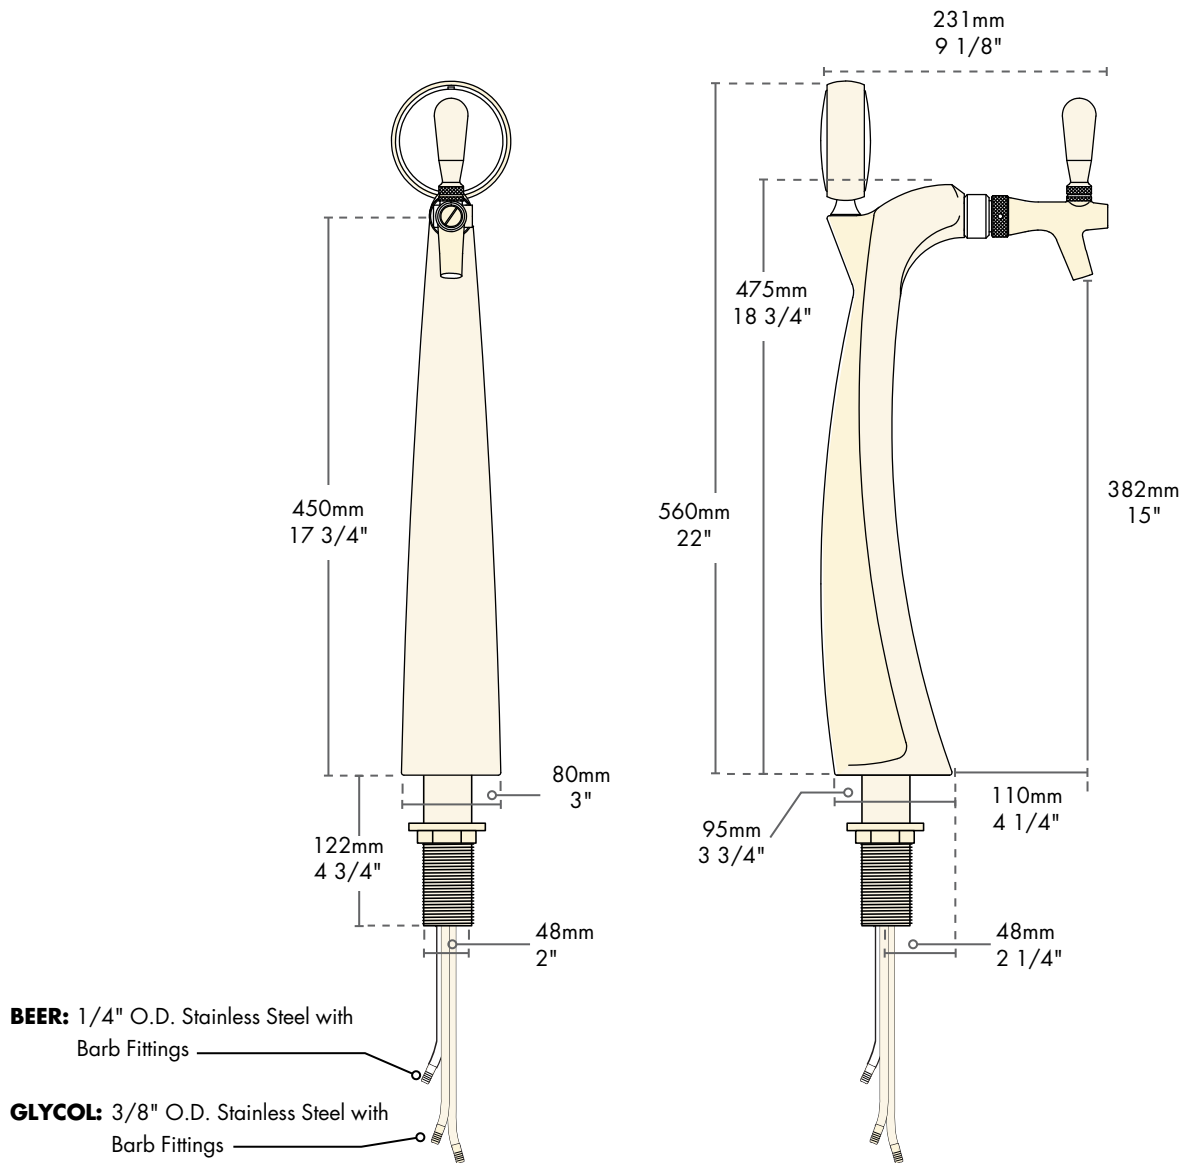

- Sleek, elegant, and rising a dramatic 19" above the bar.
- Available in either frost-free exterior or ice frosted exterior.
- The draft tower is a marketing tool, not just a bar fixture.
- All stainless steel contact with the beer for the ultimate in draft purity.

Chrome
(shown with ice)
FALCO1-C-F

Chrome
(shown with ice)
FALCO1-C-F-M

Faucet knobs not included.

Specifications

Micro Matic reserves the right to change specifications without notice.

AUTOQUOTES

Part No.	Faucets	Finish	Dispense System	Shipping Weight	Box Dimensions
☐ FALCO1-C (No Ice)	1	Chrome	Glycol	TBD	TBD
				TBD	TBD
☐ FALCO1-C-F (Ice Frosted)	1	Chrome	Glycol	TBD	TBD
				TBD	TBD
☐ FALCO1-C-M (Medallion, No Ice)	1	Chrome	Glycol	TBD	TBD
				TBD	TBD
☐ FALCO1-C-F-M (Medallion, Ice Frosted)	1	Chrome	Glycol	TBD	TBD
				TBD	TBD

Dimensions

Copyright ©2012 Micro Matic USA, Inc. All Rights Reserved.

01196-D0312

www.micromatic.com

Toll Free: 1-(866) 327-4159

West	Central	Southeast	Northeast
19791 Bahama Street Northridge, CA 91324 Tel. (818) 701-9765 Fax. (818) 701-9844	10726 North Second Street Machesney Park, IL 61115 Tel. (815) 968-7557 Fax. (815) 968-0363	2364 Simon Court Brooksville, FL 34604 Tel. (352) 799-6331 Fax. (352) 796-2429	4601 Saucon Creek Road Center Valley, PA 18034 Tel. (610) 625-4464 Fax. (610) 625-4466