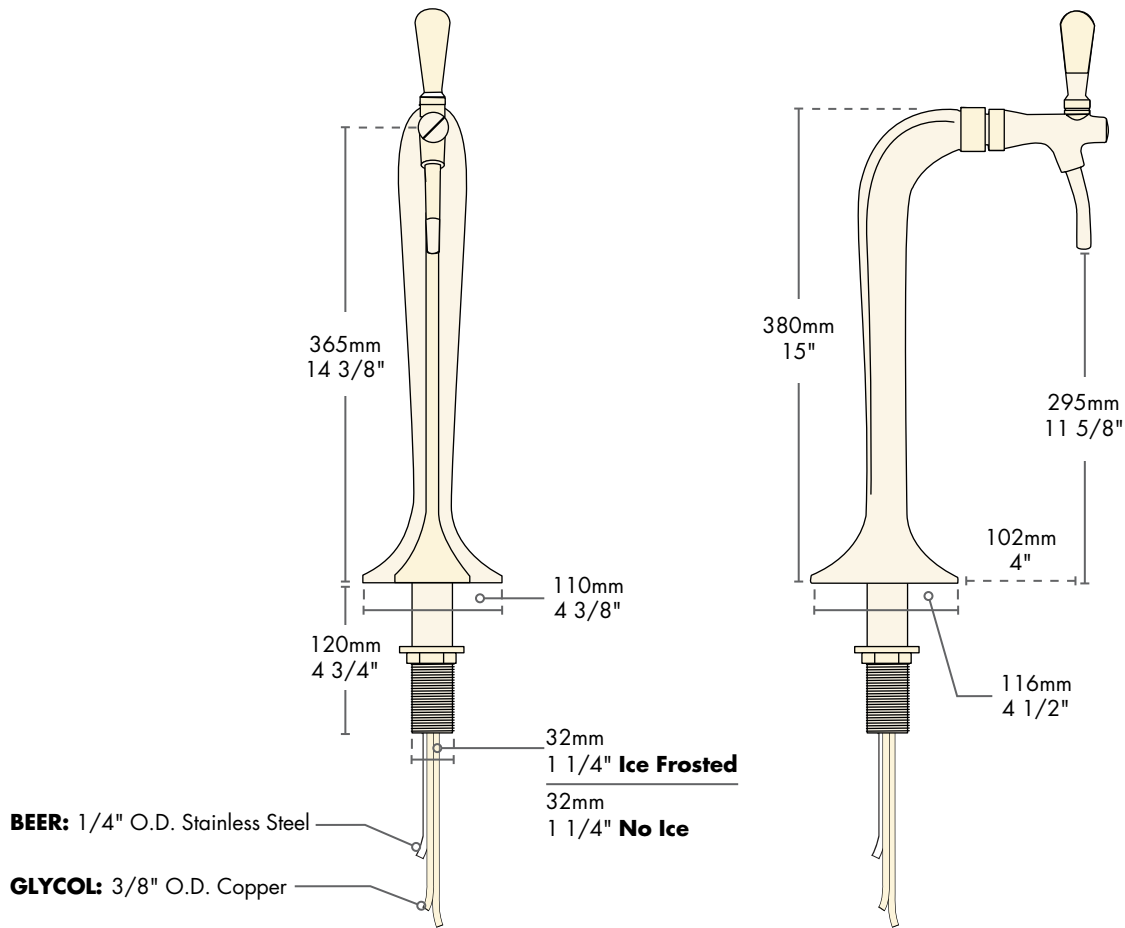

Specifications

Micro Matic reserves the right to change specifications without notice.

AUTOQUOTES

Part No.	Faucets	Finish	Dispense System	Shipping Weight	Box Dimensions
☐ MM1091F (Ice Frosted)	1	Chrome	Glycol	5 kg	711mm L x 203mm W x 203mm H
				11 lbs	28"L x 8"W x 8"L
☐ MM1091K (No Ice)	1	Chrome	Glycol	5 kg	711mm L x 203mm W x 203mm H
				11 lbs	28"L x 8"W x 8"L

Dimensions

Copyright ©2010 Micro Matic USA, Inc. All Rights Reserved.

00121-D0810

MICRO MATIC

www.micromatic.com

Toll Free: 1-(866) 327-4159

West	Central	Southeast	Northeast
19791 Bahama Street Northridge, CA 91324 Tel. (818) 701-9765 Fax. (818) 701-9844	10726 North Second Street Machesney Park, IL 61115 Tel. (815) 968-7557 Fax. (815) 968-0363	2364 Turbine Court Brooksville, FL 34604 Tel. (352) 799-6331 Fax. (352) 796-2429	4601 Saucon Creek Road Center Valley, PA 18034 Tel. (610) 625-4464 Fax. (610) 625-4466