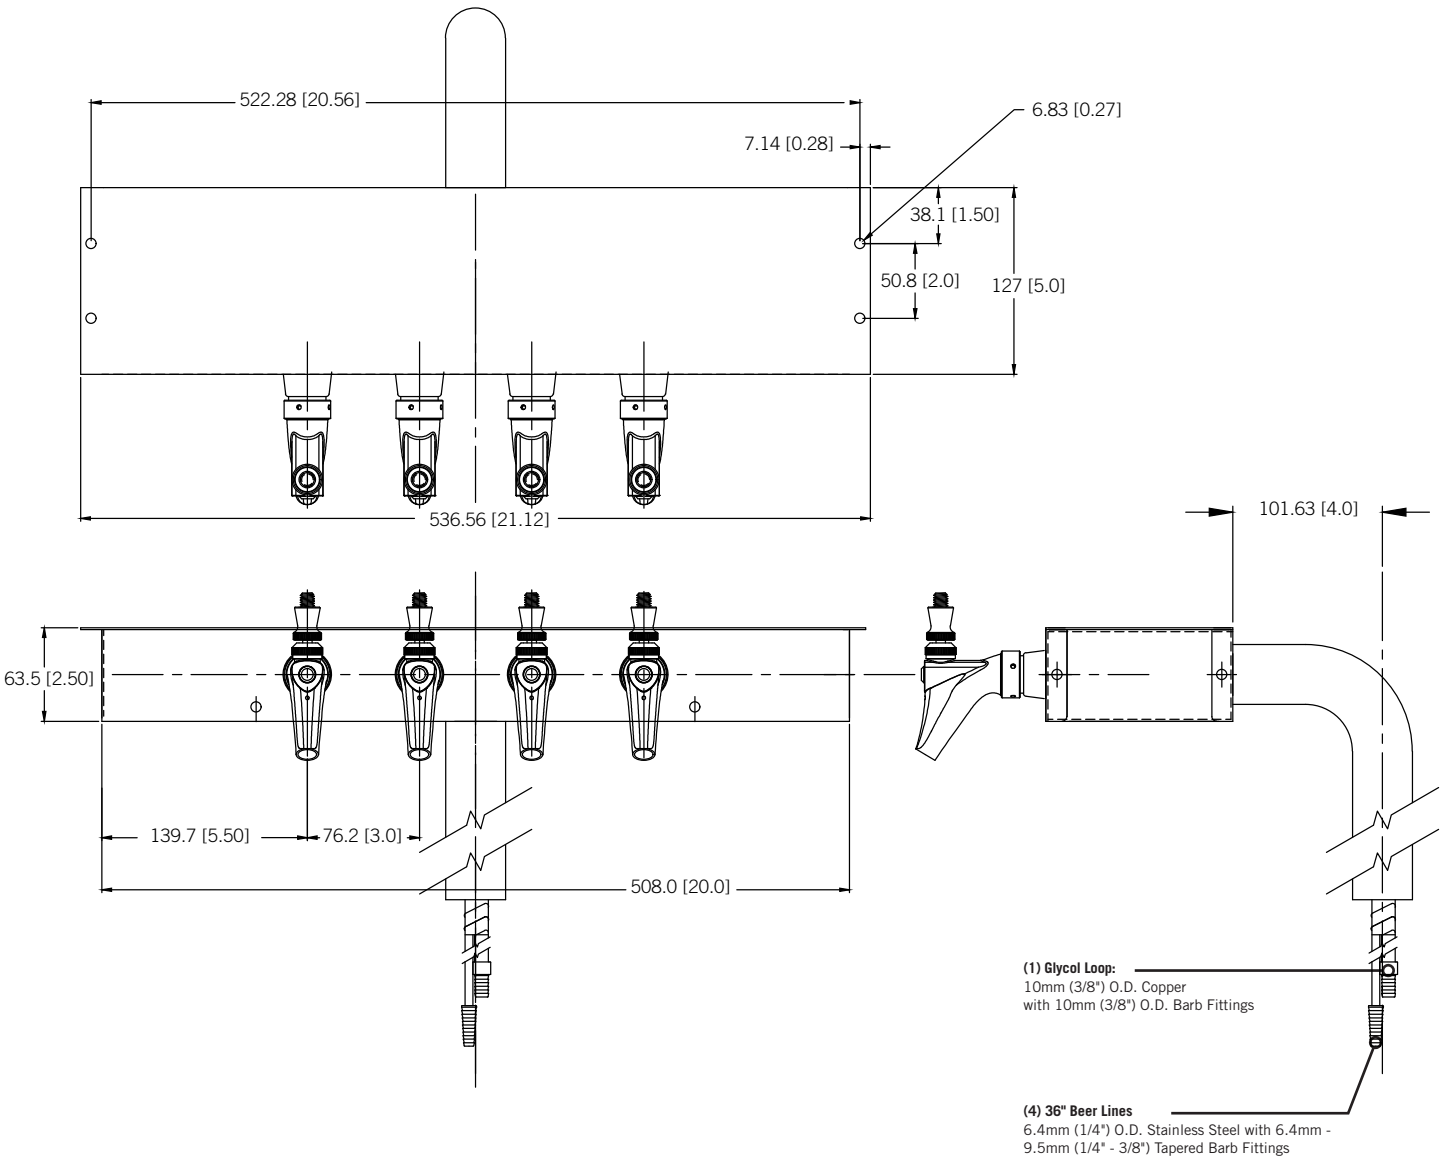

Part No.	Faucets	Finish	Dispense System	Shipping Weight
UCM-4-SSKR	4	Brushed Stainless Steel	Kool-Rite (Glycol)	TBD
				TBD

Dimensions

MICRO MATIC
Toll-Free: 1-866-327-4159
www.micromatic.com

West
19791 Bahama St.
Northridge, CA 91324
Tel. (818) 701-9765
Fax. (818) 701-9844

Central
10726 North Second St.
Machesney Park, IL 61115
Tel. (815) 968-7557
Fax. (815) 968-0363

Southeast
15111 Dispense Ln.
Brooksville, FL 34604
Tel. (352) 799-6331
Fax. (352) 796-2429

Northeast
4601 Saucon Creek Rd.
Center Valley, PA 18034
Tel. (610) 625-4464
Fax. (610) 625-4466