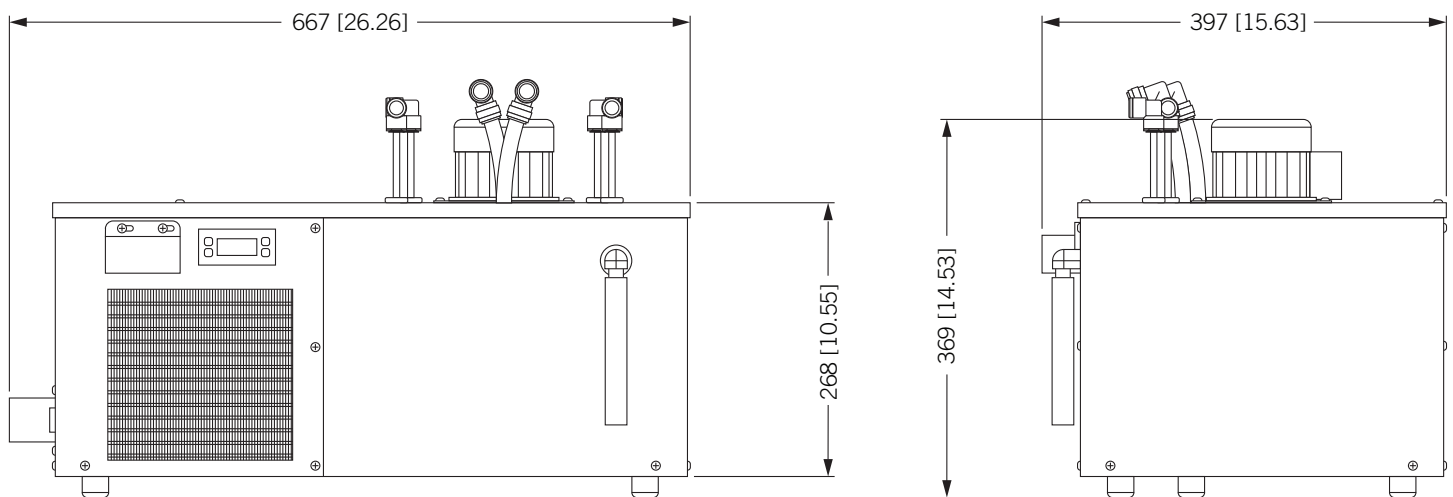

Part No.	Description	Products	Shipping Weight
FC-8000	Air Cooled	2	53 kg
			118 lbs

Operating Performance

Compressor	1/5 HP
BTU per hour	2,200
Plug Type (NEMA #)	5-15P
Voltage	115
Running	3.5A
Refrigerant	R-134a
Charge	0.28 kg (10 oz)
Bath Capacity	18 litre (4.8 Gallons)
Pump Type	Vertical
Inlet John Guest Fitting (2)	9.52mm (3/8")
Outlet John Guest Fitting (2)	9.52mm (3/8")
Cabinet Cover	Included

Dimensions

MICRO MATIC
Toll-Free: 1-866-327-4159
www.micromatic.com

West
19791 Bahama St.
Northridge, CA 91324
Tel. (818) 701-9765
Fax. (818) 701-9844

Central
10726 North Second St.
Machesney Park, IL 61115
Tel. (815) 968-7557
Fax. (815) 968-0363

Southeast
2386 Simon Ct.
Brooksville, FL 34604
Tel. (352) 799-6331
Fax. (352) 796-2429

Northeast
4601 Saucon Creek Rd.
Center Valley, PA 18034
Tel. (610) 625-4464
Fax. (610) 625-4466