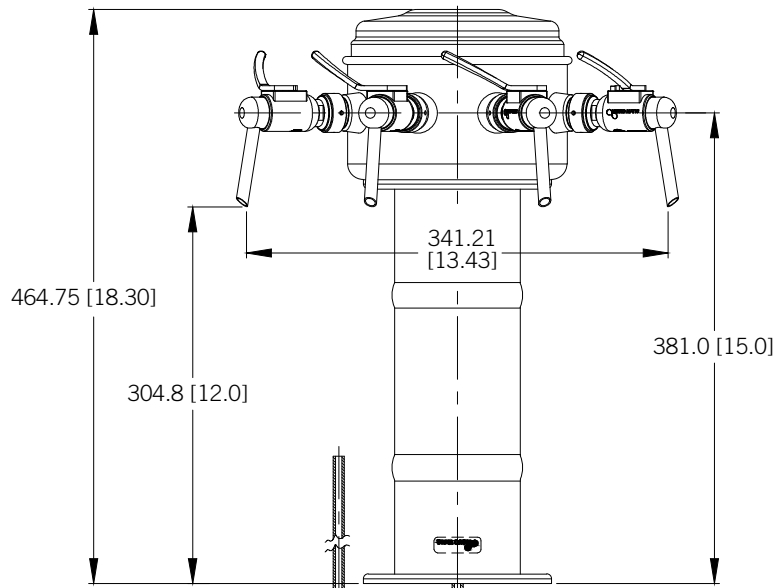

MTM-4PSS-W

Polished Stainless Steel

Faucet knobs not included.

Part No.	Faucets	Finish	Dispense System	Shipping Weight
 MTM-4PSS-W	4	Polished Stainless Steel	Air Cooled	10 kg 23 lbs

Dimensions

GEN-X™ BEVERAGE HOSE
1/4" I.D. x 5' [1524 mm]