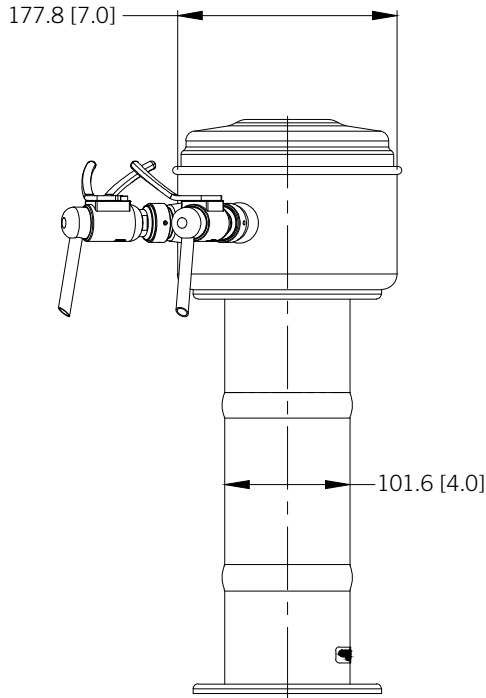

MTM-4PSS-W

Polished Stainless Steel

Faucet knobs not included.

Part No.	Faucets	Finish	Dispense System	Shipping Weight
 MTM-4PSS-W	4	Polished Stainless Steel	Air Cooled	10 kg 23 lbs

Dimensions

GEN-X™ BEVERAGE HOSE
1/4" I.D. x 5' [1524 mm]