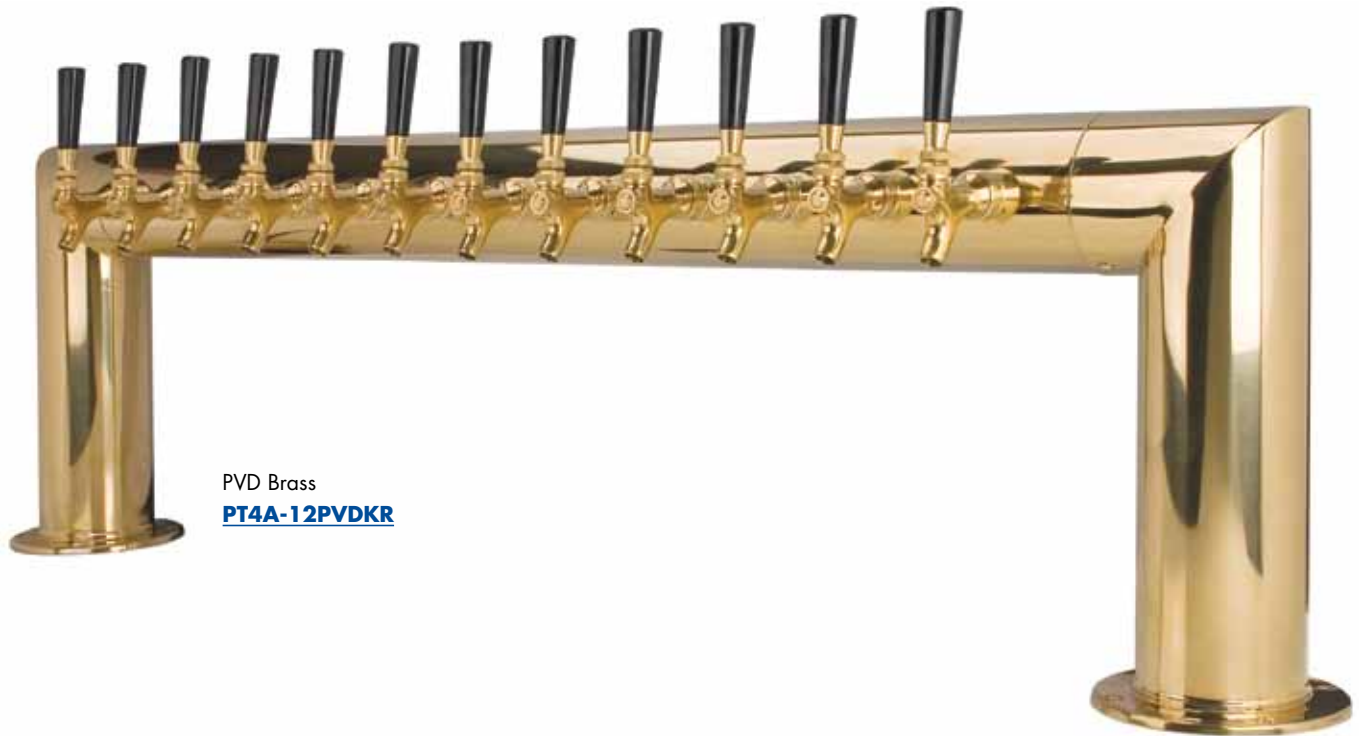

- Clean, bold tubular style is perfect for displaying draft beer variety.
- The draft tower is a marketing tool, not just a bar fixture.
- Exterior finish will provide years of durable service.
- All stainless steel contact with the beer for the ultimate in draft purity.

PVD Brass  
**PT4A-12PVDKR**

Stainless Steel  
**PT4A-12PSSKR**

### Features

Faucet knobs not included.

 PVD Brass  
Tarnish Free.

 Stainless Steel  
beer contact for the pure  
taste of fresh draft beer.

 The integrated Kool-Rite module provides  
optimum cooling at the point of dispense. The  
module construction makes the installation  
process as simple as PLUG "N" POUR.

# Specifications

Micro Matic reserves the right to change specifications without notice.

**AUTOQUOTES**

Part No.	Faucets	Finish	Dispense System	Shipping Weight	Box Dimensions
<input type="checkbox"/> <a href="#">PT4A-12PSSKR</a>	12	Polished S/S	Kool-Rite (Glycol)	24 kg 52 lbs	1524mm L x 914mm W x 406mm H 60"L x 36"W x 16"H
<input type="checkbox"/> <a href="#">PT4A-12PVDKR</a>	12	PVD Brass	Kool-Rite (Glycol)	24 kg 52 lbs	1524mm L x 914mm W x 406mm H 60"L x 36"W x 16"H