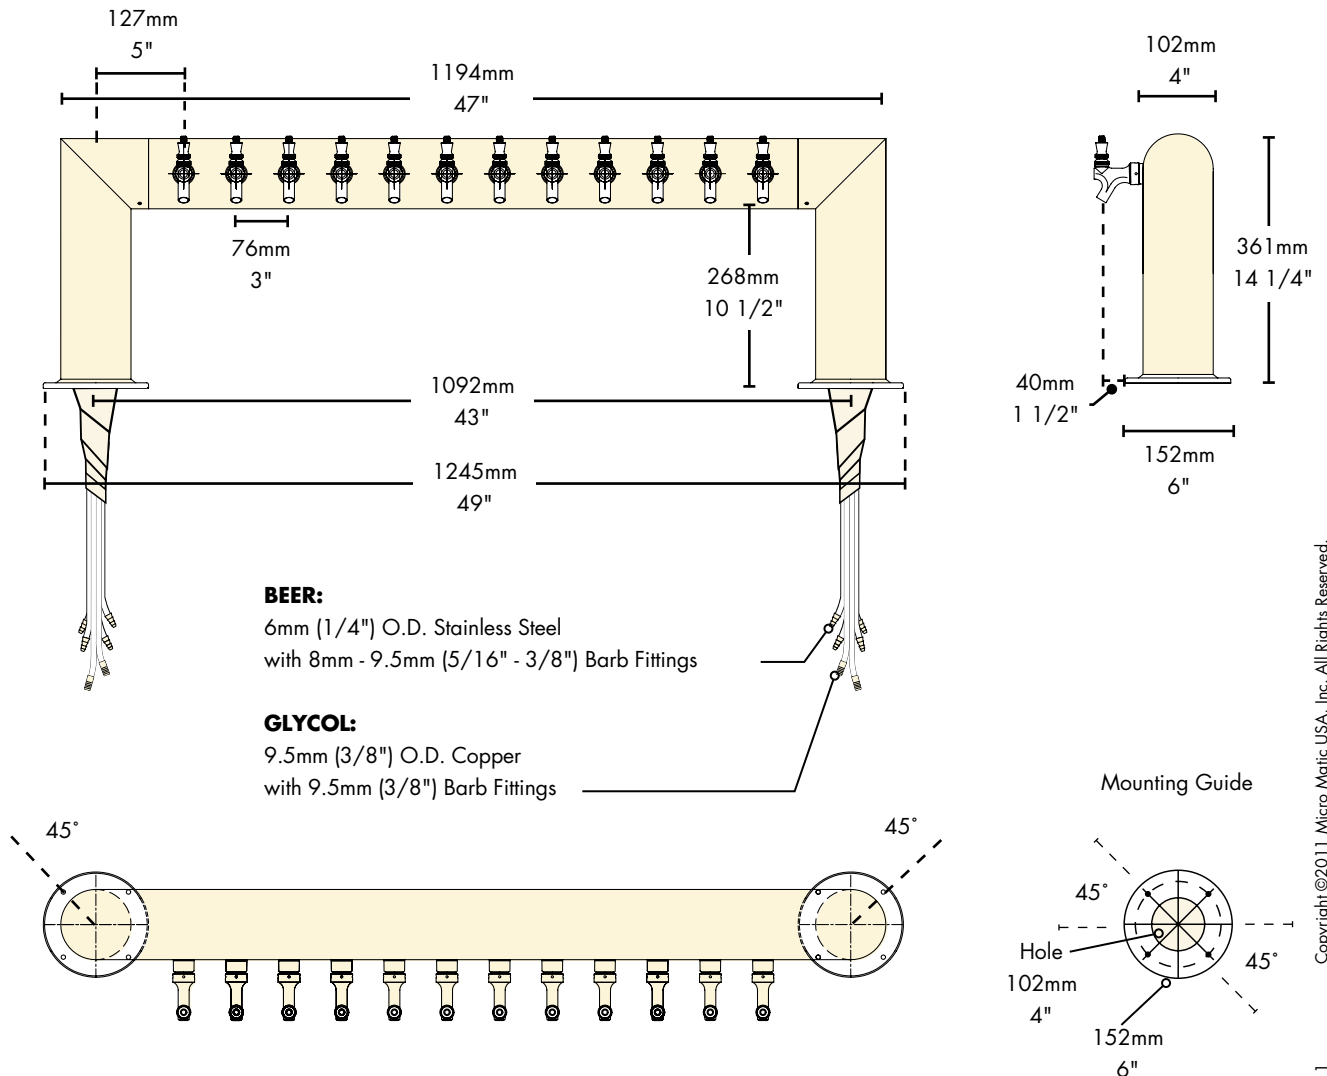

Specifications

Micro Matic reserves the right to change specifications without notice.

AUTOQUOTES

Part No.	Faucets	Finish	Dispense System	Shipping Weight	Box Dimensions
☐ PT4A-12PSSKR	12	Polished S/S	Kool-Rite (Glycol)	24 kg 52 lbs	1524mm L x 914mm W x 406mm H 60"L x 36"W x 16"H
☐ PT4A-12PVDKR	12	PVD Brass	Kool-Rite (Glycol)	24 kg 52 lbs	1524mm L x 914mm W x 406mm H 60"L x 36"W x 16"H

Dimensions

Copyright ©2011 Micro Matic USA, Inc. All Rights Reserved. 00215D111

www.micromatic.com

Toll Free: 1-(866) 327-4159

West	Central	Southeast	Northeast
19791 Bahama Street Northridge, CA 91324 Tel. (818) 701-9765 Fax. (818) 701-9844	10726 North Second Street Machesney Park, IL 61115 Tel. (815) 968-7557 Fax. (815) 968-0363	2364 Simon Court Brooksville, FL 34604 Tel. (352) 799-6331 Fax. (352) 796-2429	4601 Saucon Creek Road Center Valley, PA 18034 Tel. (610) 625-4464 Fax. (610) 625-4466