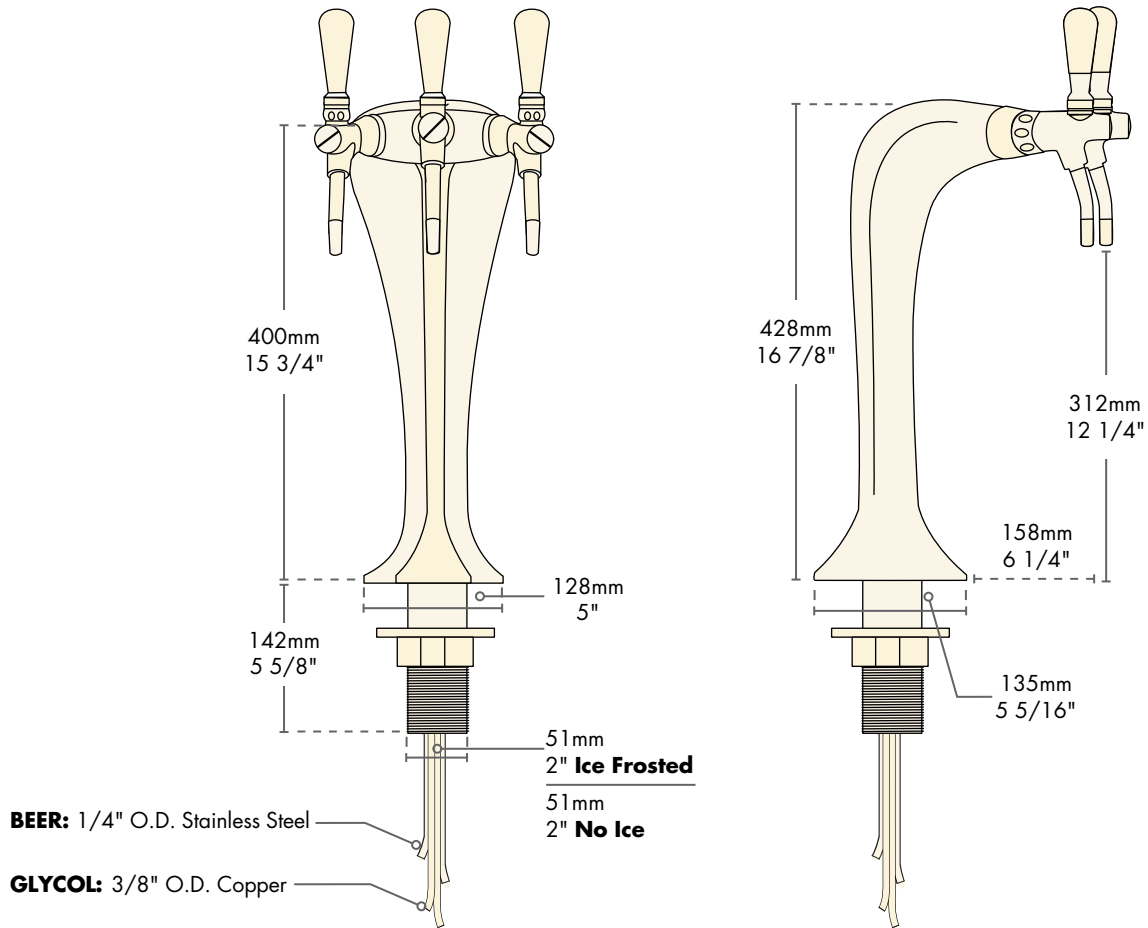

- Simple elegance with Italian style for dispensing draft beer.
- Available in either ice frosted or frost-free smooth exterior.
- The draft tower is a marketing tool, not just a bar fixture.
- Delivered complete with European-style faucets.

Chrome
MM1093K

MM1093F (shown with ice)

Chrome
(shown without ice)
MM1093F

Faucet knobs not included.

Specifications

Micro Matic reserves the right to change specifications without notice.

AUTOQUOTES

Part No.	Faucets	Finish	Dispense System	Shipping Weight	Box Dimensions
☐ MM1093F (Ice Frosted)	3	Chrome	Glycol	6 kg	711mm L x 203mm W x 203mm H
				13 lbs	28"L x 8"W x 8"L
☐ MM1093K (No Ice)	3	Chrome	Glycol	6 kg	711mm L x 203mm W x 203mm H
				13 lbs	28"L x 8"W x 8"L

Dimensions

Copyright ©2010 Micro Matic USA, Inc. All Rights Reserved.

00240:D0810

MICRO MATIC

www.micromatic.com

Toll Free: 1-(866) 327-4159

West	Central	Southeast	Northeast
19791 Bahama Street Northridge, CA 91324 Tel. (818) 701-9765 Fax. (818) 701-9844	10726 North Second Street Machesney Park, IL 61115 Tel. (815) 968-7557 Fax. (815) 968-0363	2364 Turbine Court Brooksville, FL 34604 Tel. (352) 799-6331 Fax. (352) 796-2429	4601 Saucon Creek Road Center Valley, PA 18034 Tel. (610) 625-4464 Fax. (610) 625-4466