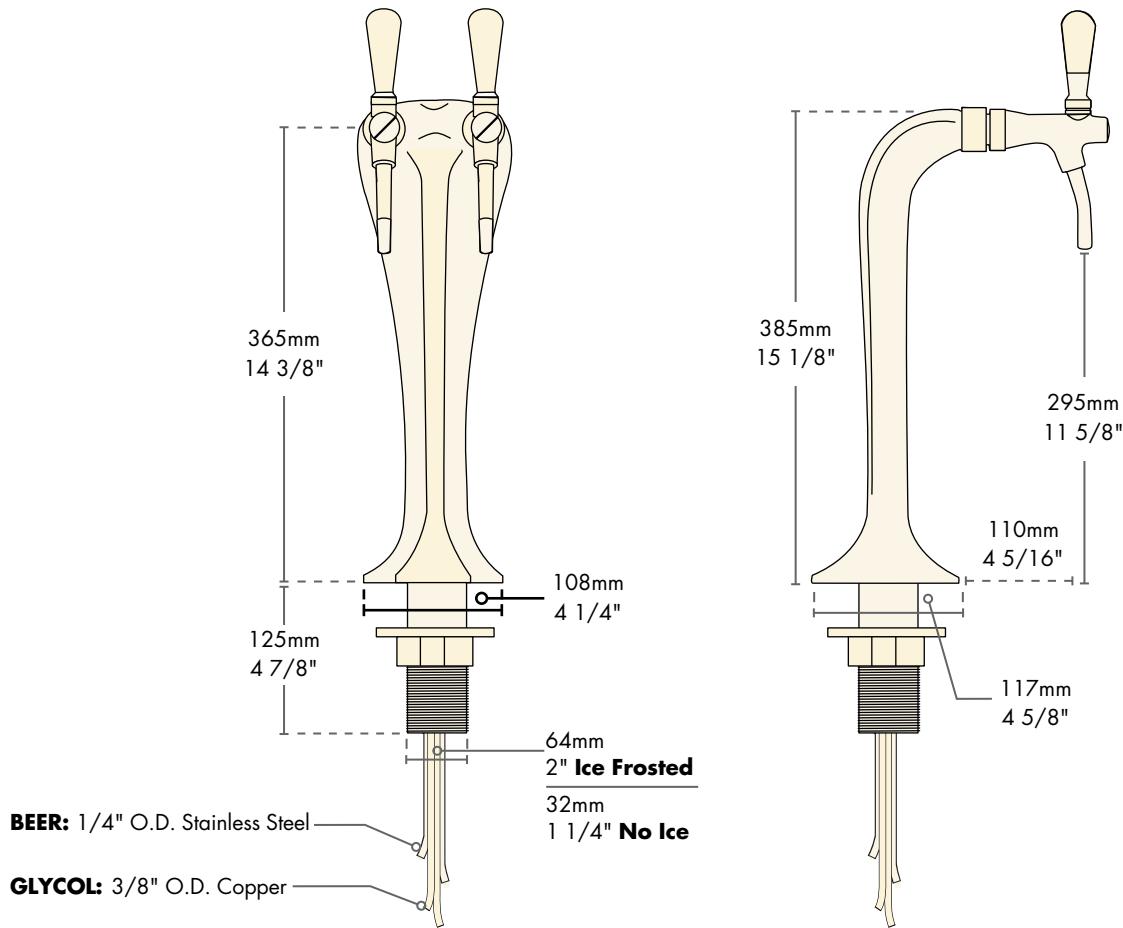

- Simple elegance with Italian style for dispensing draft beer.
- Available in either ice frosted or frost-free smooth exterior.
- The draft tower is a marketing tool, not just a bar fixture.
- Delivered complete with European-style faucets.

Chrome
MM1092F

Chrome
MM1092K

Faucet knobs not included.

Specifications

Micro Matic reserves the right to change specifications without notice.

AUTOQUOTES

Part No.	Faucets	Finish	Dispense System	Shipping Weight	Box Dimensions
☐ MM1092F (Ice Frosted)	2	Chrome	Glycol	6 kg	711mm L x 203mm W x 203mm H
				12 lbs	28"L x 8"W x 8"L
☐ MM1092K (No Ice)	2	Chrome	Glycol	6 kg	711mm L x 203mm W x 203mm H
				12 lbs	28"L x 8"W x 8"L

Dimensions

Copyright ©2010 Micro Matic USA, Inc. All Rights Reserved.

00122D0810

www.micromatic.com

Toll Free: 1-(866) 327-4159

West	Central	Southeast	Northeast
19791 Bahama Street Northridge, CA 91324 Tel. (818) 701-9765 Fax. (818) 701-9844	10726 North Second Street Machesney Park, IL 61115 Tel. (815) 968-7557 Fax. (815) 968-0363	2364 Turbine Court Brooksville, FL 34604 Tel. (352) 799-6331 Fax. (352) 796-2429	4601 Saucon Creek Road Center Valley, PA 18034 Tel. (610) 625-4464 Fax. (610) 625-4466