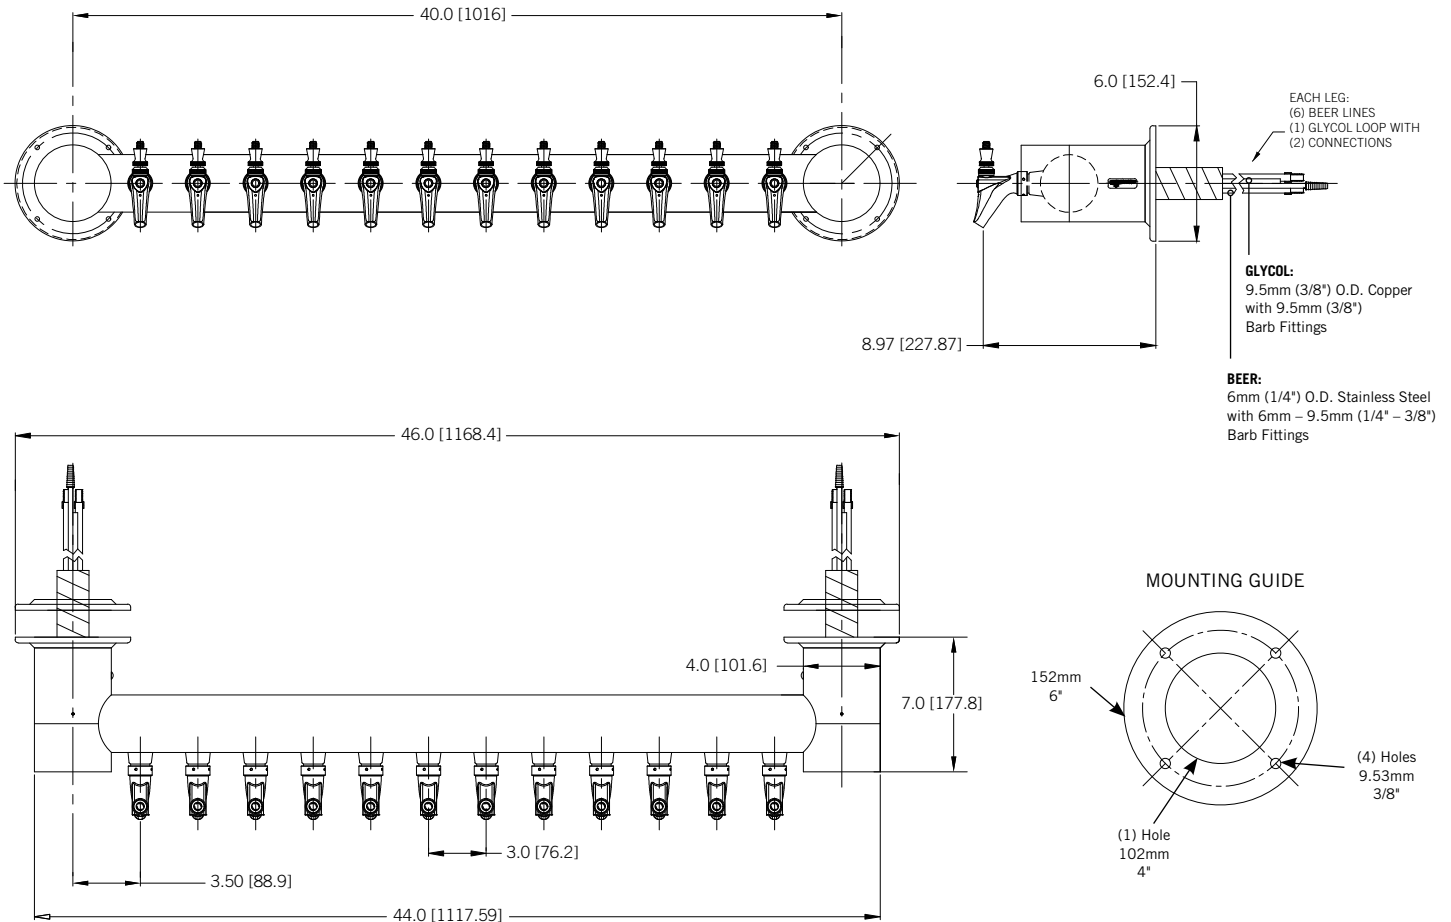

Part No.	Faucets	Finish	Dispense System	Shipping Weight
METRO-WM-12PSSKR	12	Polished S/S	Kool-Rite™ (Glycol)	TBD

Dimensions

MICRO MATIC
Toll-Free: 1-866-327-4159
www.micromatic.com

West
19791 Bahama St.
Northridge, CA 91324
Tel. (818) 701-9765
Fax. (818) 701-9844

Central
10726 North Second St.
Machesney Park, IL 61115
Tel. (815) 968-7557
Fax. (815) 968-0363

Southeast
2386 Simon Ct.
Brooksville, FL 34604
Tel. (352) 799-6331
Fax. (352) 796-2429

Northeast
4601 Saucon Creek Rd.
Center Valley, PA 18034
Tel. (610) 625-4464
Fax. (610) 625-4466