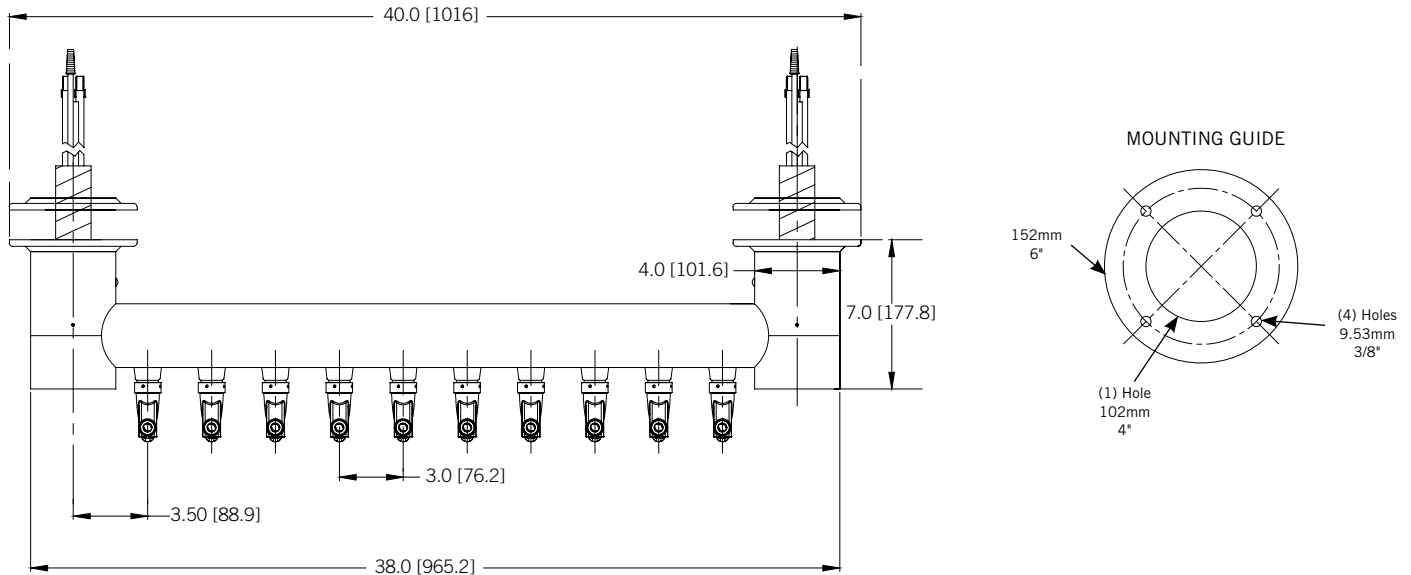

Part No.	Faucets	Finish	Dispense System	Shipping Weight
METRO-WM-10PSSKR	10	Polished S/S	Kool-Rite™ (Glycol)	TBD

Dimensions

MICRO MATIC
Toll-Free: 1-866-327-4159
www.micromatic.com

West
19791 Bahama St.
Northridge, CA 91324
Tel. (818) 701-9765
Fax. (818) 701-9844

Central
10726 North Second St.
Machesney Park, IL 61115
Tel. (815) 968-7557
Fax. (815) 968-0363

Southeast
2386 Simon Ct.
Brooksville, FL 34604
Tel. (352) 799-6331
Fax. (352) 796-2429

Northeast
4601 Saucon Creek Rd.
Center Valley, PA 18034
Tel. (610) 625-4464
Fax. (610) 625-4466