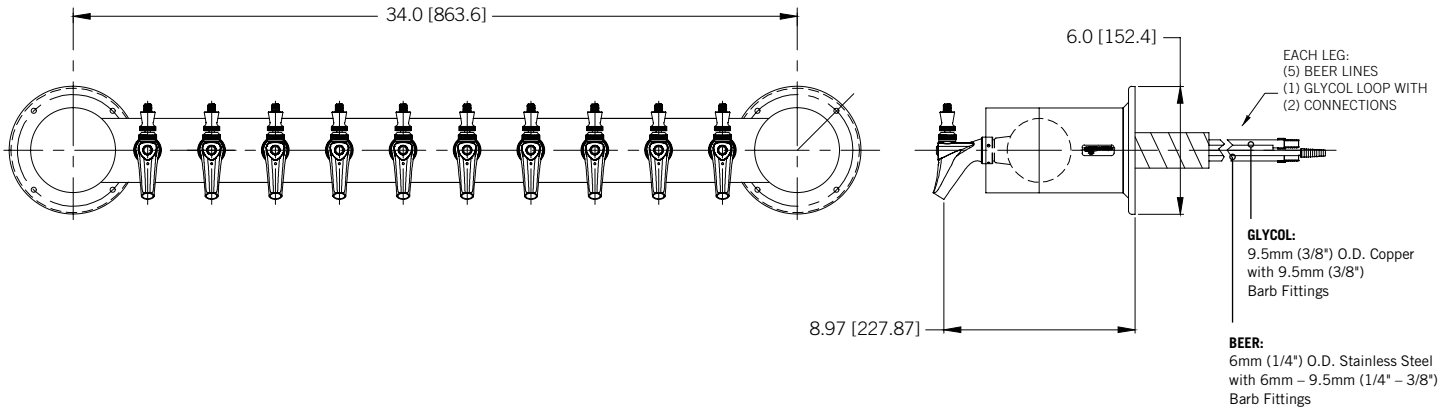

Part No.	Faucets	Finish	Dispense System	Shipping Weight
METRO-WM-10PSSKR	10	Polished S/S	Kool-Rite™ (Glycol)	TBD

Dimensions

MICRO MATIC
Toll-Free: 1-866-327-4159
www.micromatic.com

West
19791 Bahama St.
Northridge, CA 91324
Tel. (818) 701-9765
Fax. (818) 701-9844

Central
10726 North Second St.
Machesney Park, IL 61115
Tel. (815) 968-7557
Fax. (815) 968-0363

Southeast
2386 Simon Ct.
Brooksville, FL 34604
Tel. (352) 799-6331
Fax. (352) 796-2429

Northeast
4601 Saucon Creek Rd.
Center Valley, PA 18034
Tel. (610) 625-4464
Fax. (610) 625-4466