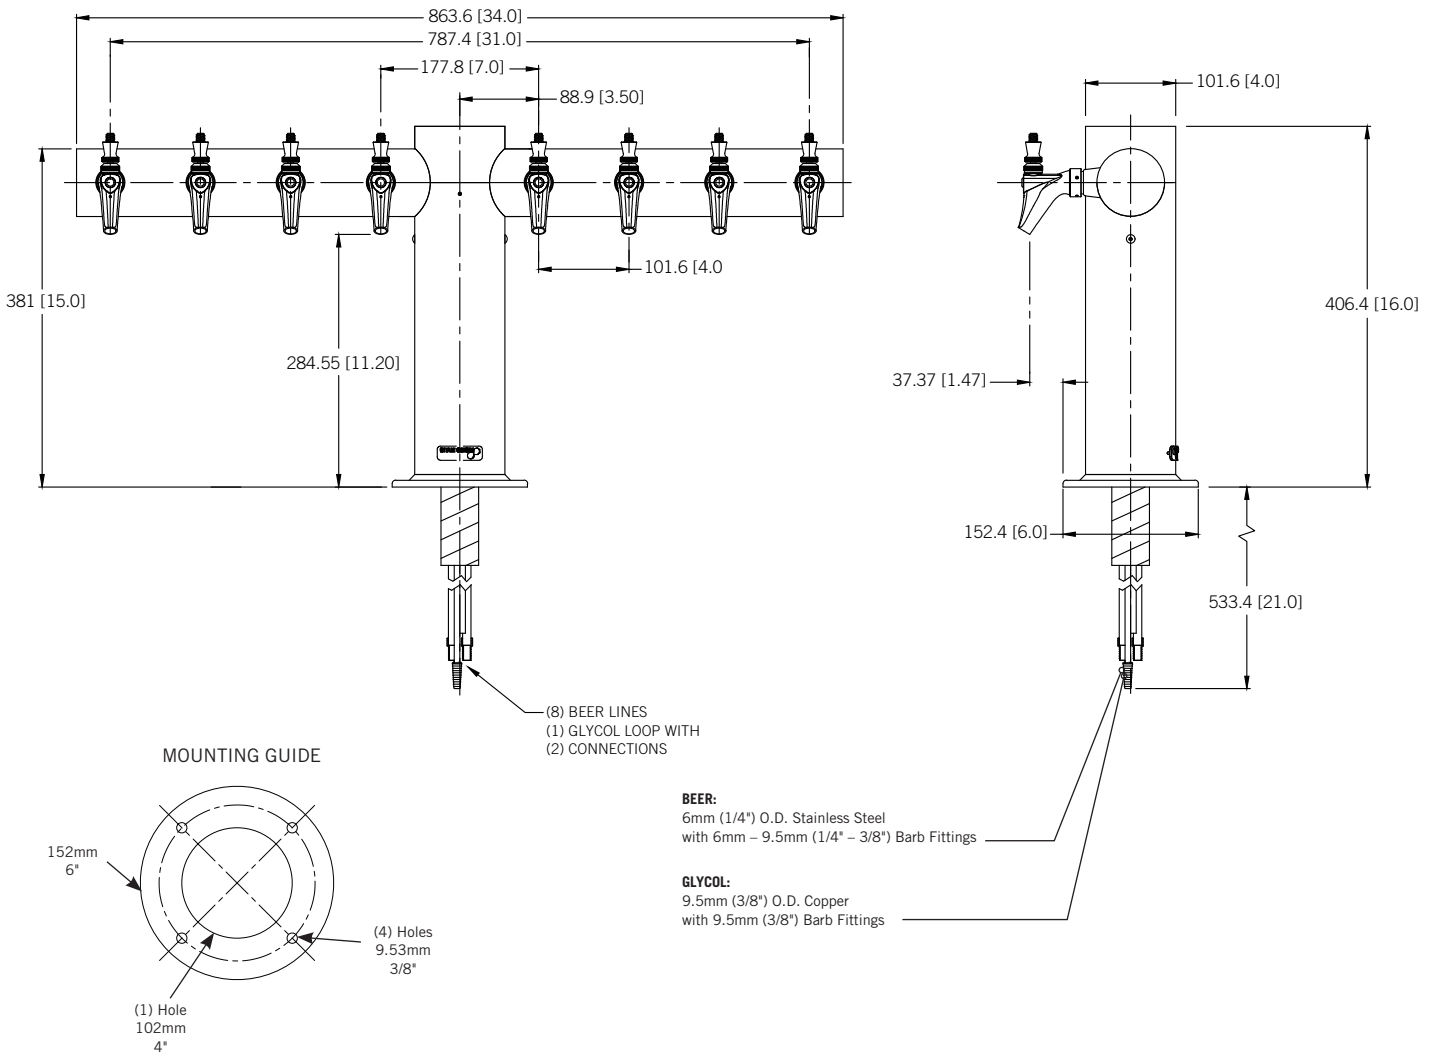

Part No.	Faucets	Finish	Dispense System	Shipping Weight
METRO-T-8PSSKR-4	8	Polished S/S	Kool-Rite (Glycol)	TBD
METRO-T-8PVDKR-4	8	PVD Brass	Kool-Rite (Glycol)	TBD

Dimensions

MICRO MATIC
Toll-Free: 1-866-327-4159
www.micromatic.com

West
19791 Bahama St.
Northridge, CA 91324
Tel. (818) 701-9765
Fax. (818) 701-9844

Central
10726 North Second St.
Machesney Park, IL 61115
Tel. (815) 968-7557
Fax. (815) 968-0363

Southeast
15111 Dispense Ln.
Brooksville, FL 34604
Tel. (352) 799-6331
Fax. (352) 796-2429

Northeast
4601 Saucon Creek Rd.
Center Valley, PA 18034
Tel. (610) 625-4464
Fax. (610) 625-4466